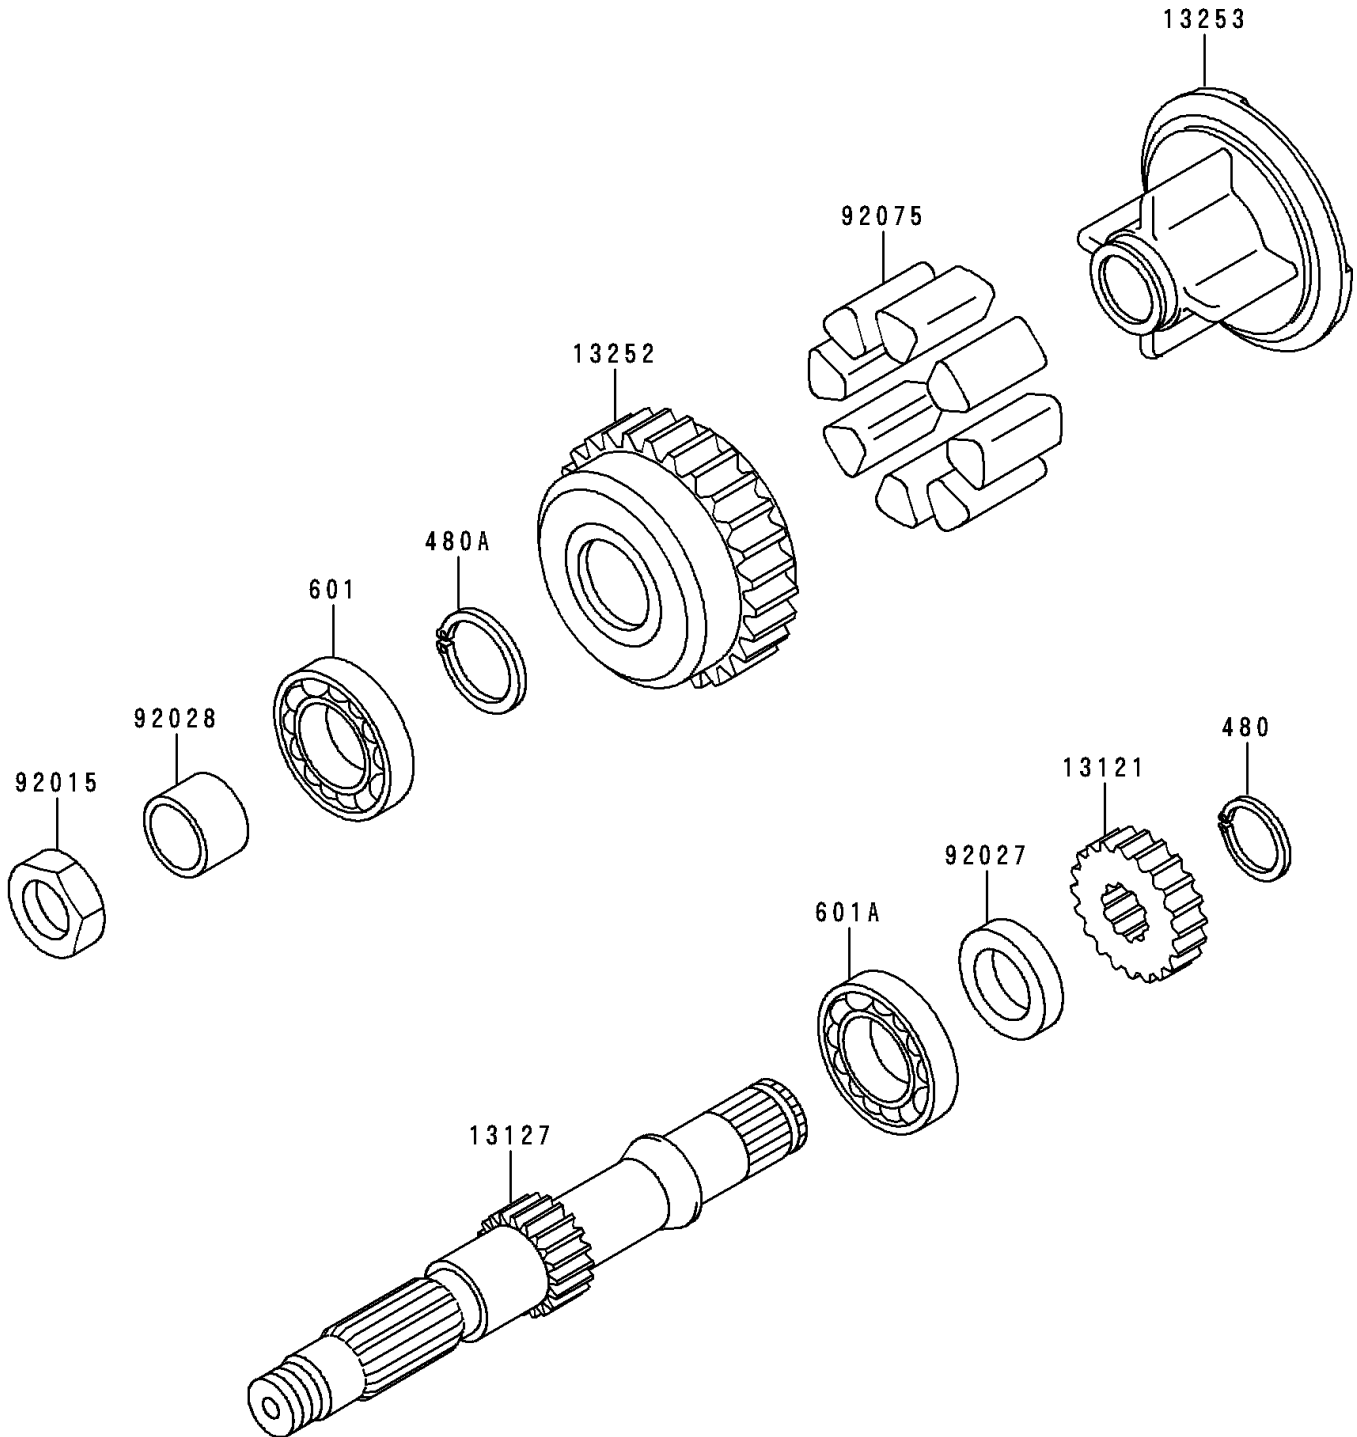

# 1993 Zephyr 750 PARTS DIAGRAM

Secondary Shaft

E1322

# 1993 Zephyr 750 PARTS LIST

## Secondary Shaft

ITEM NAME	PART NUMBER	QUANTITY
CIRCLIP-TYPE-C,22MM (Ref # 480)	480J2200	1
CIRCLIP-TYPE-C,28MM (Ref # 480A)	480J2800	1
BEARING-BALL,#6205C3 (Ref # 601)	601B6205	1
BEARING-BALL,#6305C3 (Ref # 601A)	601B6305	1
GEAR,SECONDARY SHAFT,29T (Ref # 13121)	13121-037	1
SHAFT,SECONDARY,L=205 (Ref # 13127)	13127-1019	1
COUPLING,OUTER,SECONDARY SHAFT (Ref # 13252)	13252-001	1
COUPLING,INNER,SECONDARY SHAFT (Ref # 13253)	13253-001	1
NUT,18MM (Ref # 92015)	92015-019	1
COLLAR,23X46X4.5 (Ref # 92027)	92027-263	1
BUSHING,20X25X16.6 (Ref # 92028)	92028-1037	1
DAMPER (Ref # 92075)	92075-1227	8