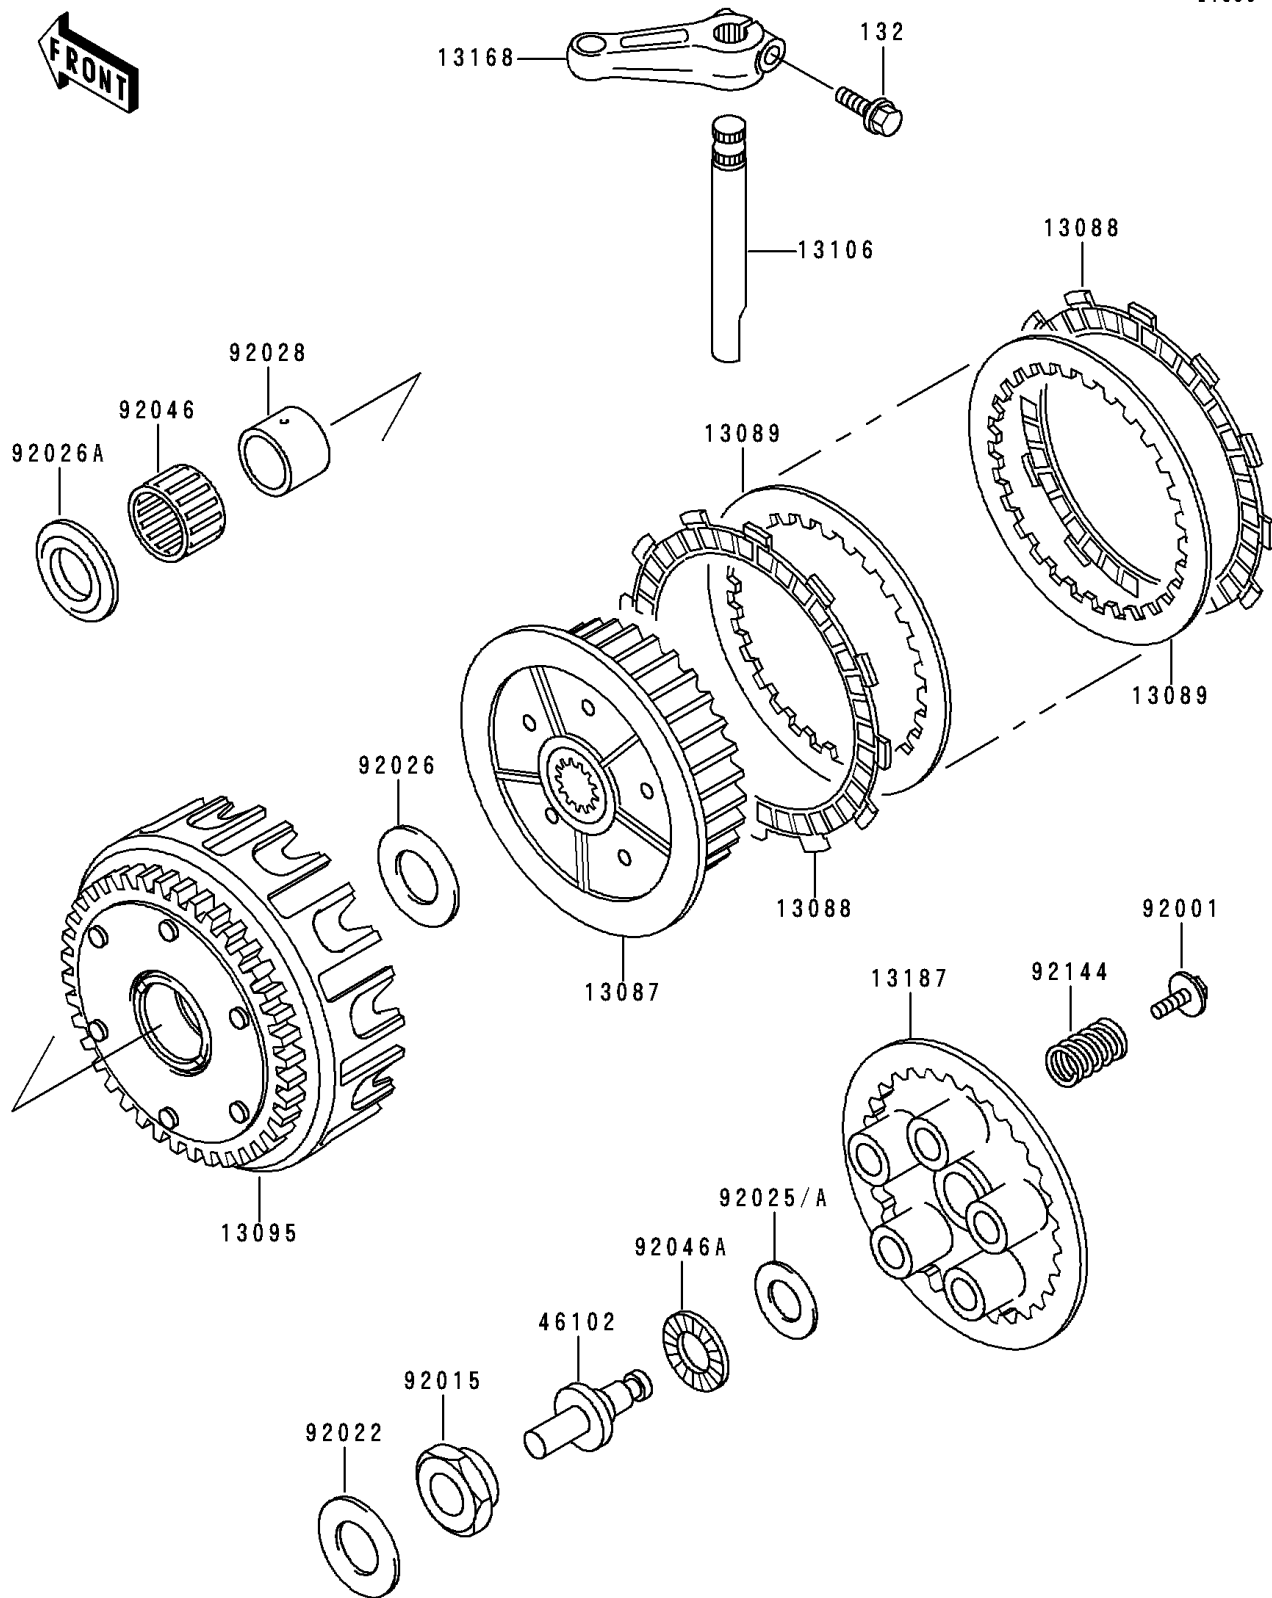

1992 Zephyr 750 PARTS DIAGRAM

Clutch

E1350

1992 Zephyr 750 PARTS LIST

Clutch

ITEM NAME	PART NUMBER	QUANTITY
BOLT-FLANGED-SMALL (Ref # 132)	132E0620	1
HUB-CLUTCH (Ref # 13087)	13087-043	1
PLATE-FRICTION (Ref # 13088)	13088-1083	7
PLATE-CLUTCH (Ref # 13089)	13089-1097	6
HOUSING-COMP-CLUTCH (Ref # 13095)	13095-1033	1
SHAFT-CLUTCH RELEASE (Ref # 13106)	13106-1104	1
LEVER,CLUTCH RELEASE (Ref # 13168)	13168-1466	1
PLATE-CLUTCH OPERATING (Ref # 13187)	13187-1014	1
ROD,CLUTCH (Ref # 46102)	46102-1313	1
BOLT,FLANGED,6X18 (Ref # 92001)	92001-1066	5
NUT,20MM (Ref # 92015)	92015-1555	1
WASHER,20.3X36X2.3 (Ref # 92022)	92022-1116	1
SHIM (Ref # 92025)	92025-1136	1
SHIM,15.3X27.5X1.20 (Ref # 92025A)	92025-1137	1
SPACER,25.5X47X2.5 (Ref # 92026)	92026-022	1
SPACER,THRUST,T=5.5 (Ref # 92026A)	92026-116	1
BUSHING,25X32X23.6 (Ref # 92028)	92028-178	1
BEARING-NEEDLE,KTV323723 (Ref # 92046)	92046-028	1
BEARING-NEEDLE,AXK1102 (Ref # 92046A)	92046-1052	1
SPRING,CLUTCH (Ref # 92144)	92144-1579	5