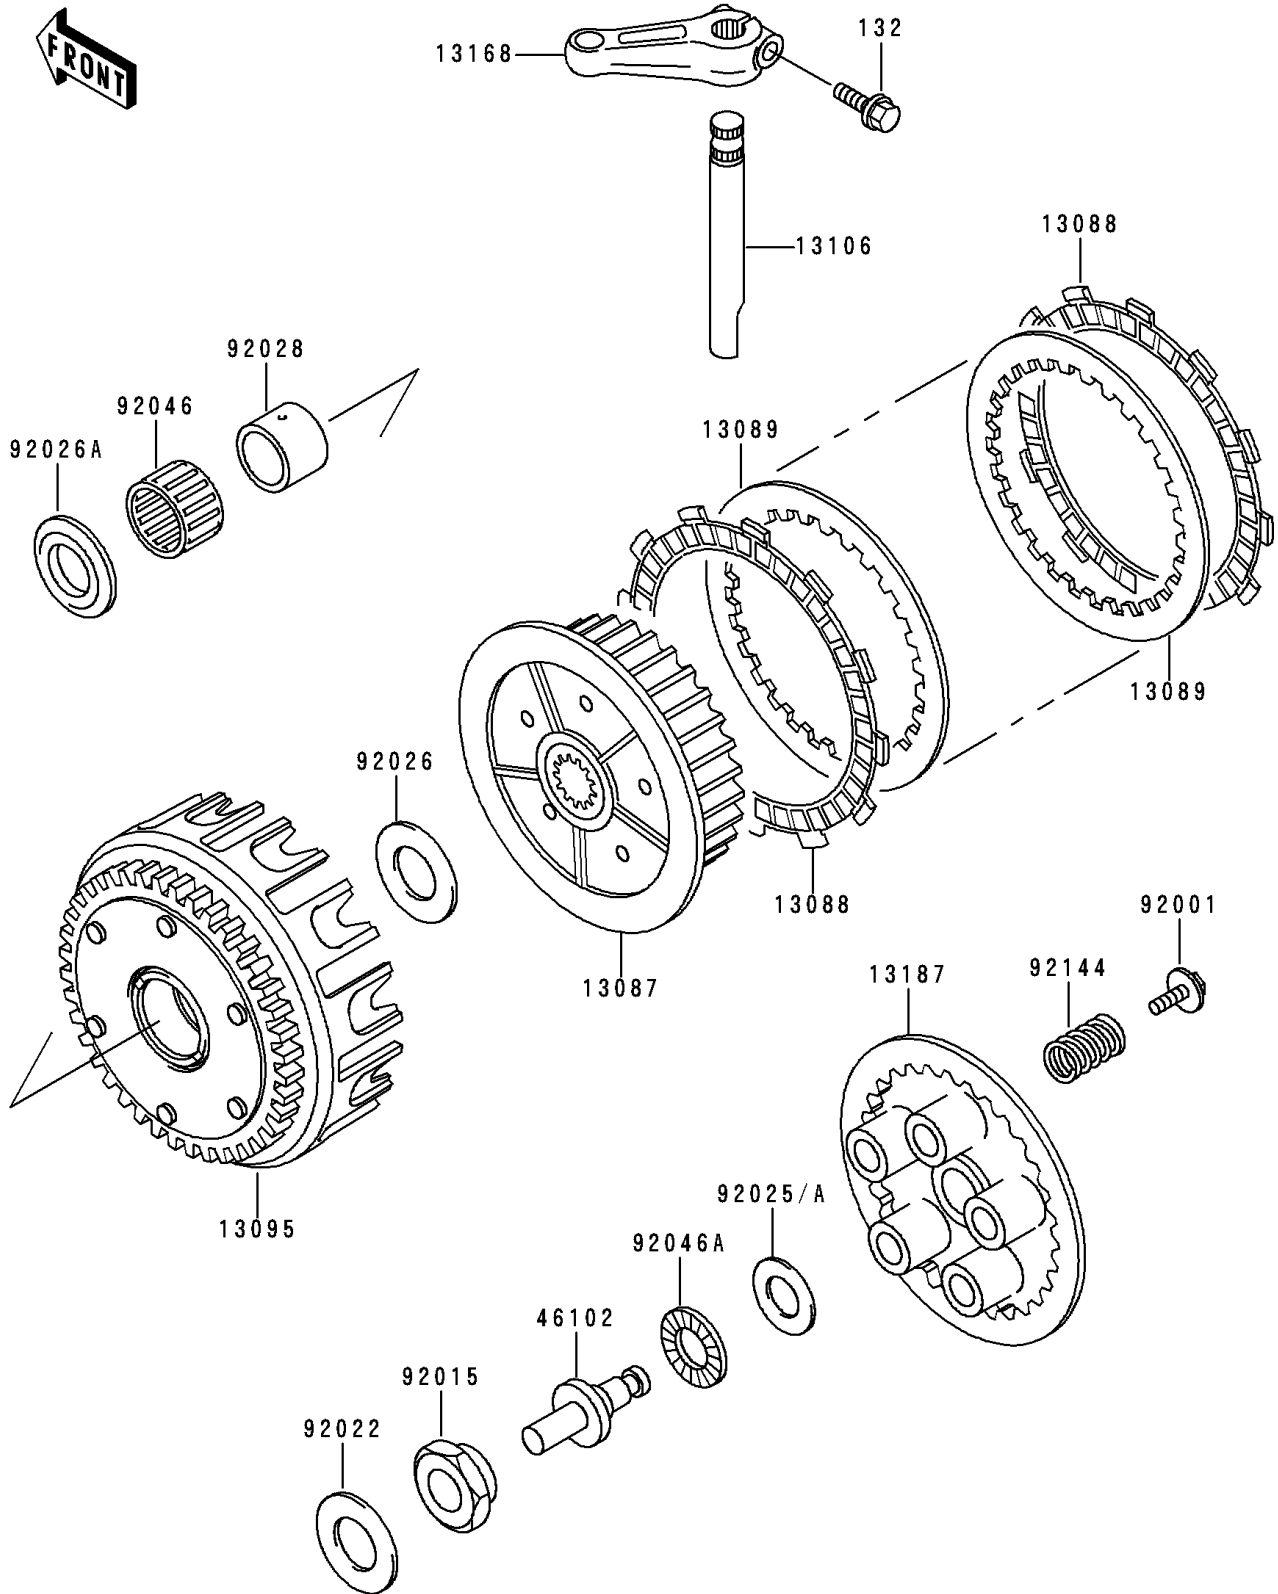

# 1993 Zephyr 750 PARTS DIAGRAM

Clutch

E1350

# 1993 Zephyr 750 PARTS LIST

## Clutch

ITEM NAME	PART NUMBER	QUANTITY
BOLT-FLANGED-SMALL (Ref # 132)	132E0620	1
HUB-CLUTCH (Ref # 13087)	13087-043	1
PLATE-FRICTION (Ref # 13088)	13088-1083	7
PLATE-CLUTCH (Ref # 13089)	13089-1097	6
HOUSING-COMP-CLUTCH (Ref # 13095)	13095-1033	1
SHAFT-CLUTCH RELEASE (Ref # 13106)	13106-1104	1
LEVER,CLUTCH RELEASE (Ref # 13168)	13168-1466	1
PLATE-CLUTCH OPERATING (Ref # 13187)	13187-1014	1
ROD,CLUTCH (Ref # 46102)	46102-1313	1
BOLT,FLANGED,6X18 (Ref # 92001)	92001-1066	5
NUT,20MM (Ref # 92015)	92015-1555	1
WASHER,20.3X36X2.3 (Ref # 92022)	92022-1116	1
SHIM (Ref # 92025)	92025-1136	1
SHIM,15.3X27.5X1.20 (Ref # 92025A)	92025-1137	1
SPACER,25.5X47X2.5 (Ref # 92026)	92026-022	1
SPACER,THRUST,T=5.5 (Ref # 92026A)	92026-116	1
BUSHING,25X32X23.6 (Ref # 92028)	92028-178	1
BEARING-NEEDLE,KTV323723 (Ref # 92046)	92046-028	1
BEARING-NEEDLE,AXK1102 (Ref # 92046A)	92046-1052	1
SPRING,CLUTCH (Ref # 92144)	92144-1579	5