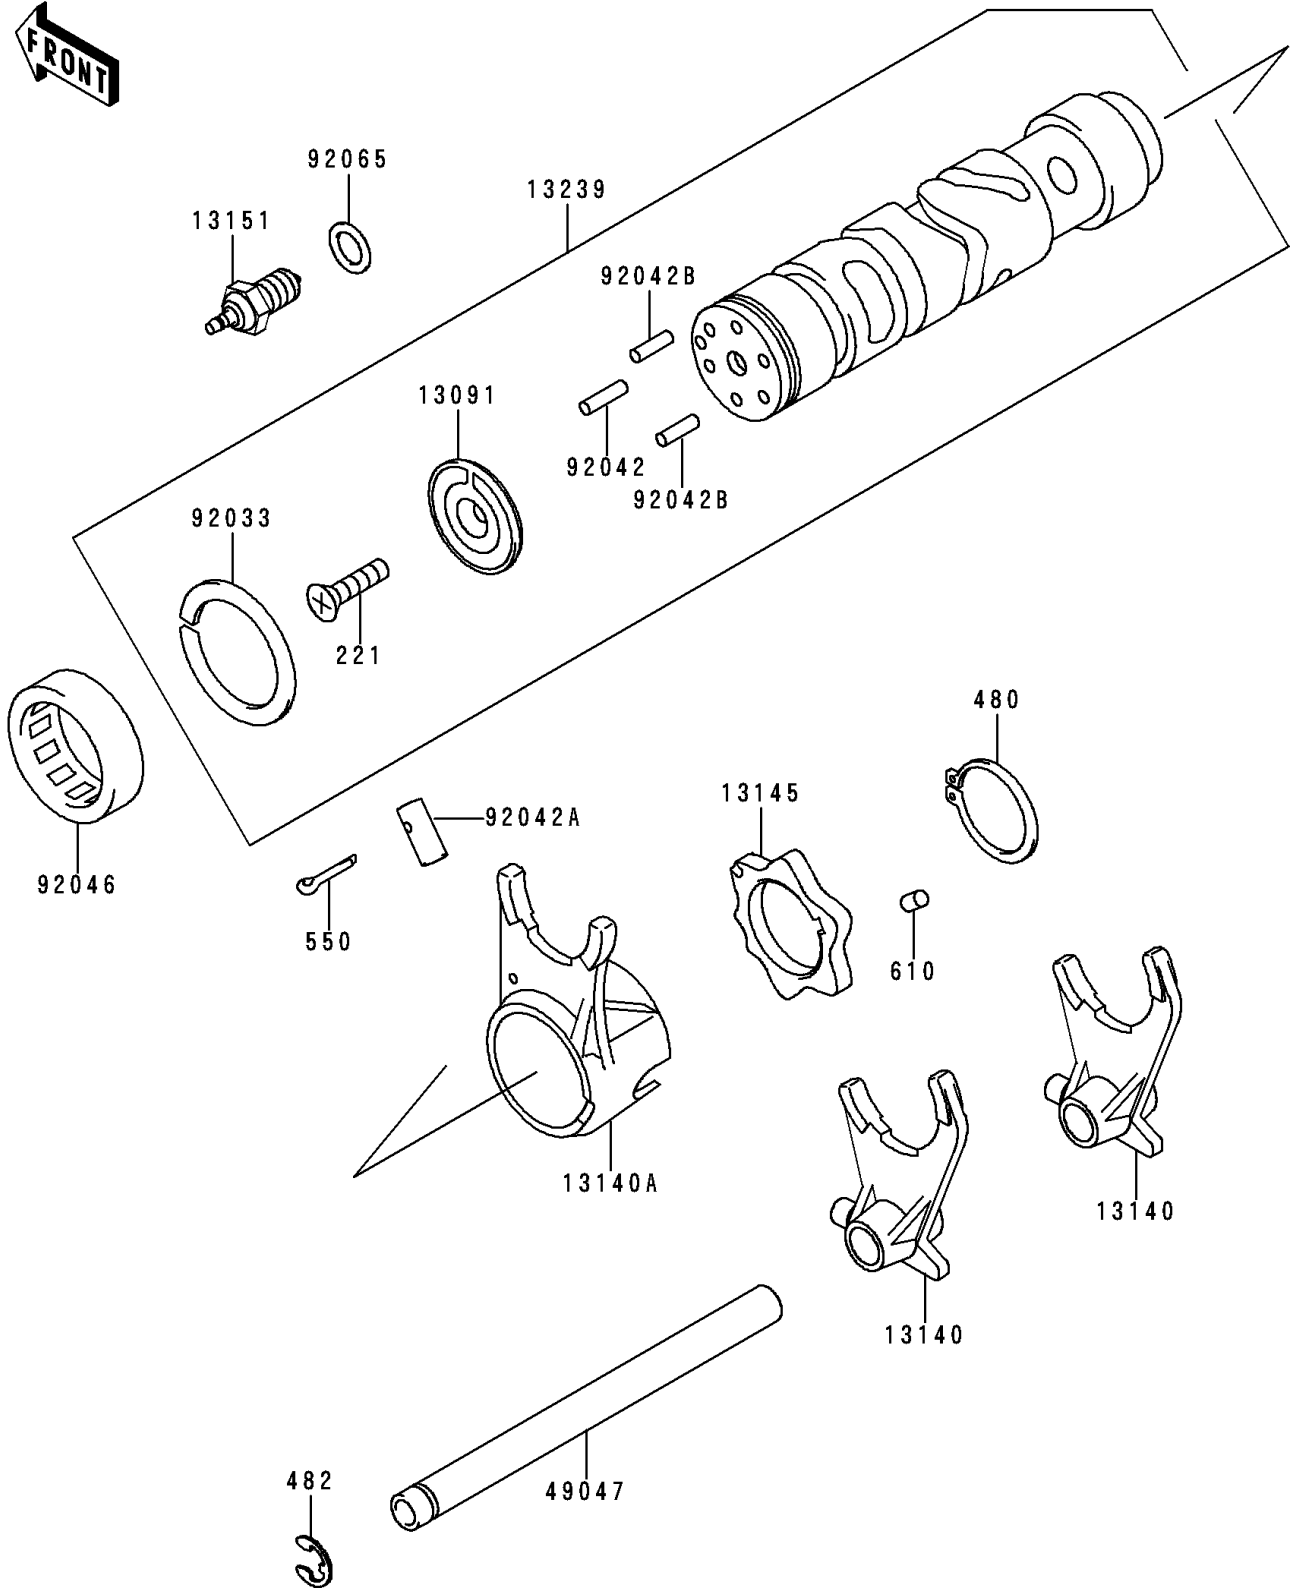

# 1991 Zephyr 750 PARTS DIAGRAM

Change Drum/Shift Fork

E1362

# 1991 Zephyr 750 PARTS LIST

## Change Drum/Shift Fork

ITEM NAME	PART NUMBER	QUANTITY
SCREW-CSK-CROS,6X20 (Ref # 221)	221B0620	1
CIRCLIP-TYPE-C,30MM (Ref # 480)	480J3000	1
CIRCLIP-TYPE-E,10MM (Ref # 482)	482J0100	1
PIN-COTTER,3.0X20 (Ref # 550)	550D3020	1
ROLLER,4X6 (Ref # 610)	610A0406	1
HOLDER,CHANGE DRUM PIN (Ref # 13091)	13091-1104	1
FORK-SHIFT,LOW,2ND&3RD (Ref # 13140)	13140-1008	2
FORK-SHIFT,4TH&TOP (Ref # 13140A)	13140-1009	1
CAM-CHANGE DRUM (Ref # 13145)	13145-1058	1
SWITCH-COMP,NEUTRAL (Ref # 13151)	13151-1007	1
DRUM-ASSY-CHANGE (Ref # 13239)	13239-1074	1
ROD-SHIFT (Ref # 49047)	49047-1069	1
RING-SNAP,37MM (Ref # 92033)	92033-035	1
PIN,DOWEL,4X15.8 (Ref # 92042)	92042-014	1
PIN,DOWEL,8X18 (Ref # 92042A)	92042-021	1
PIN,DOWEL,4X13.8 (Ref # 92042B)	92042-030	5
BEARING-NEEDLE,37BTM4312 (Ref # 92046)	92046-051	1
GASKET,10.5X16X1,DRAIN PLUG (Ref # 92065)	92065-058	1