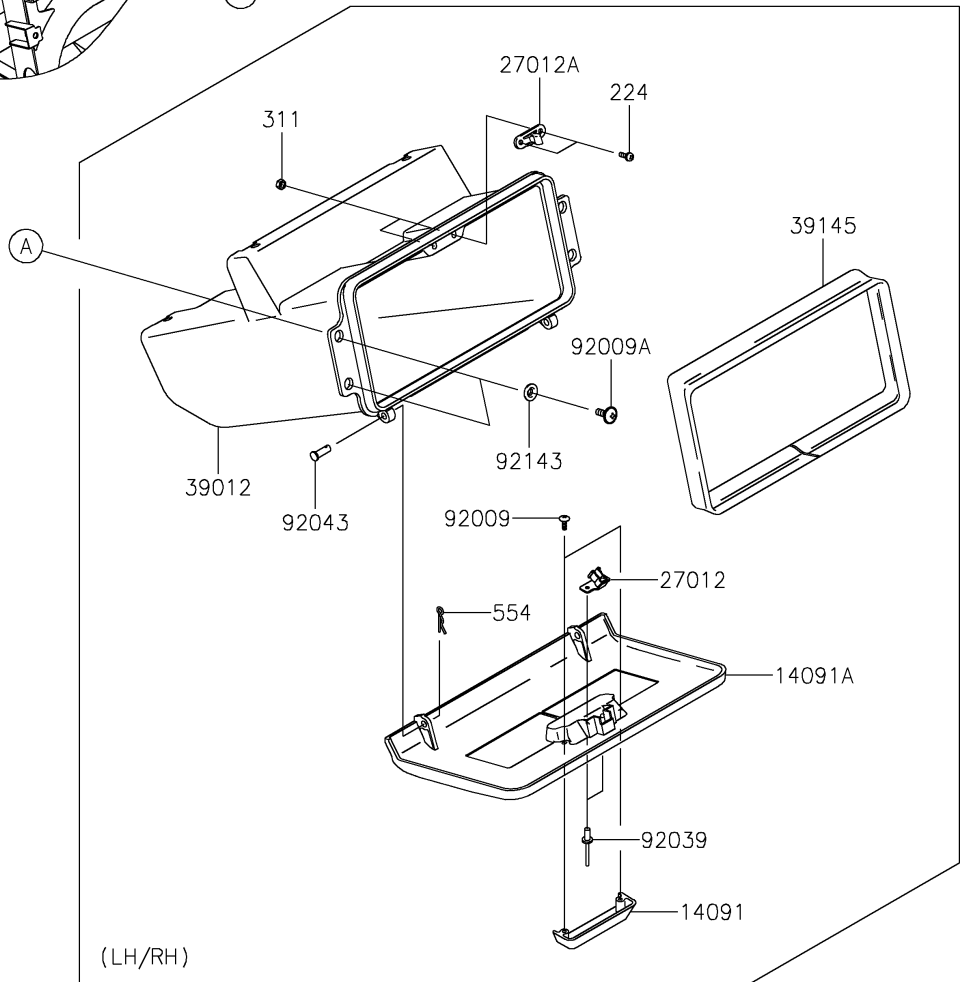

2024 MULE™ 4010 TRANS4x4® FE PARTS DIAGRAM

Front Box

2024 MULE™ 4010 TRANS4x4® FE PARTS LIST

Front Box

ITEM NAME	PART NUMBER	QUANTITY
COVER,STORAGE GRIP,F.BLACK (Ref # 14091)	14091-1659-6Z	2
COVER,CONTROL PANEL,F.BLACK (Ref # 14091A)	14091-1660-6Z	2
HOOK (Ref # 27012)	27012-1607	2
HOOK (Ref # 27012A)	27012-1612	2
CASE-STORAGE,F.BLACK (Ref # 39012)	39012-1061-6Z	2
TRIM-SEAL,L=774 (Ref # 39145)	39145-1130	2
SCREW,TAPPING,4X12 (Ref # 92009)	92009-1444	4
SCREW,6X16 (Ref # 92009A)	92009-1621	8
RIVET (Ref # 92039)	92039-1041	4
PIN,6X14.5 (Ref # 92043)	92043-125	4
COLLAR (Ref # 92143)	92143-1087	8
SCREW-PAN-WP-CROS,4X12 (Ref # 224)	224AB0412	4
NUT-HEX,4MM (Ref # 311)	311AA0400	4
PIN-SNAP,1.2X21.2 (Ref # 554)	554DA0600	4