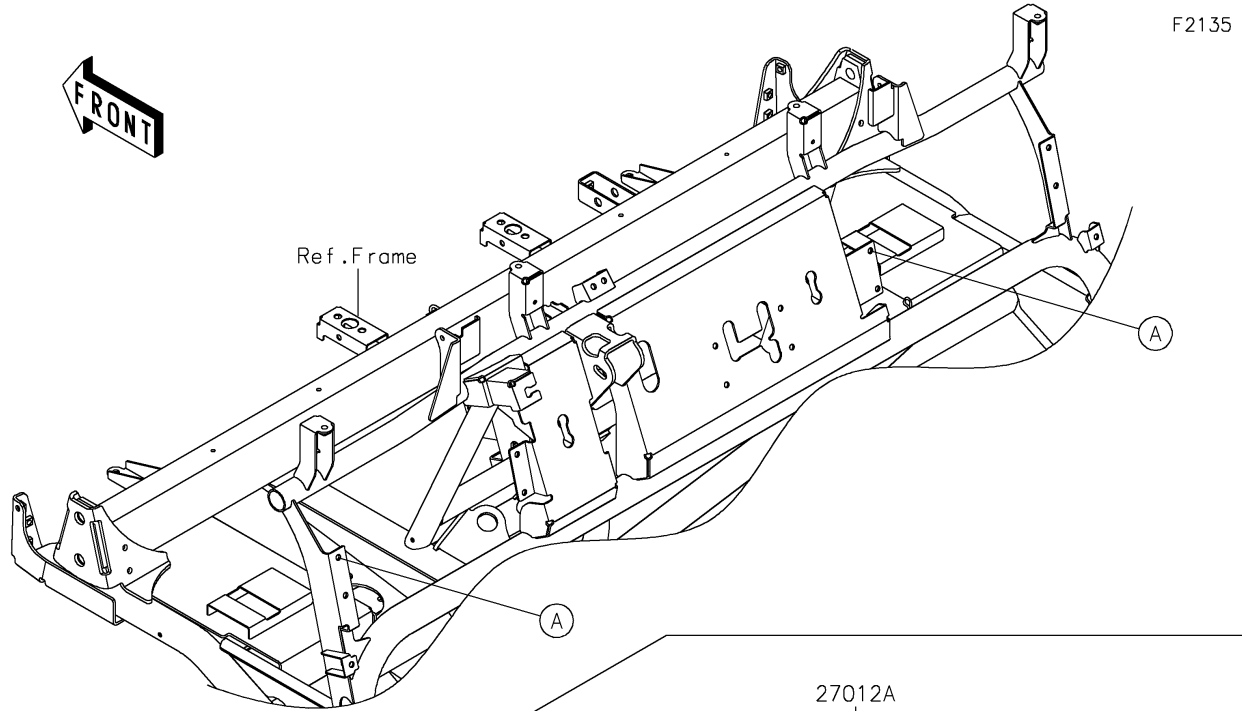

2024 MULE™ 4010 TRANS4x4® FE PARTS DIAGRAM

Front Box

2024 MULE™ 4010 TRANS4x4® FE PARTS LIST

Front Box

ITEM NAME	PART NUMBER	QUANTITY
COVER,STORAGE GRIP,F.BLACK (Ref # 14091)	14091-1659-6Z	2
COVER,CONTROL PANEL,F.BLACK (Ref # 14091A)	14091-1660-6Z	2
HOOK (Ref # 27012)	27012-1607	2
HOOK (Ref # 27012A)	27012-1612	2
CASE-STORAGE,F.BLACK (Ref # 39012)	39012-1061-6Z	2
TRIM-SEAL,L=774 (Ref # 39145)	39145-1130	2
SCREW,TAPPING,4X12 (Ref # 92009)	92009-1444	4
SCREW,6X16 (Ref # 92009A)	92009-1621	8
RIVET (Ref # 92039)	92039-1041	4
PIN,6X14.5 (Ref # 92043)	92043-125	4
COLLAR (Ref # 92143)	92143-1087	8
SCREW-PAN-WP-CROS,4X12 (Ref # 224)	224AB0412	4
NUT-HEX,4MM (Ref # 311)	311AA0400	4
PIN-SNAP,1.2X21.2 (Ref # 554)	554DA0600	4