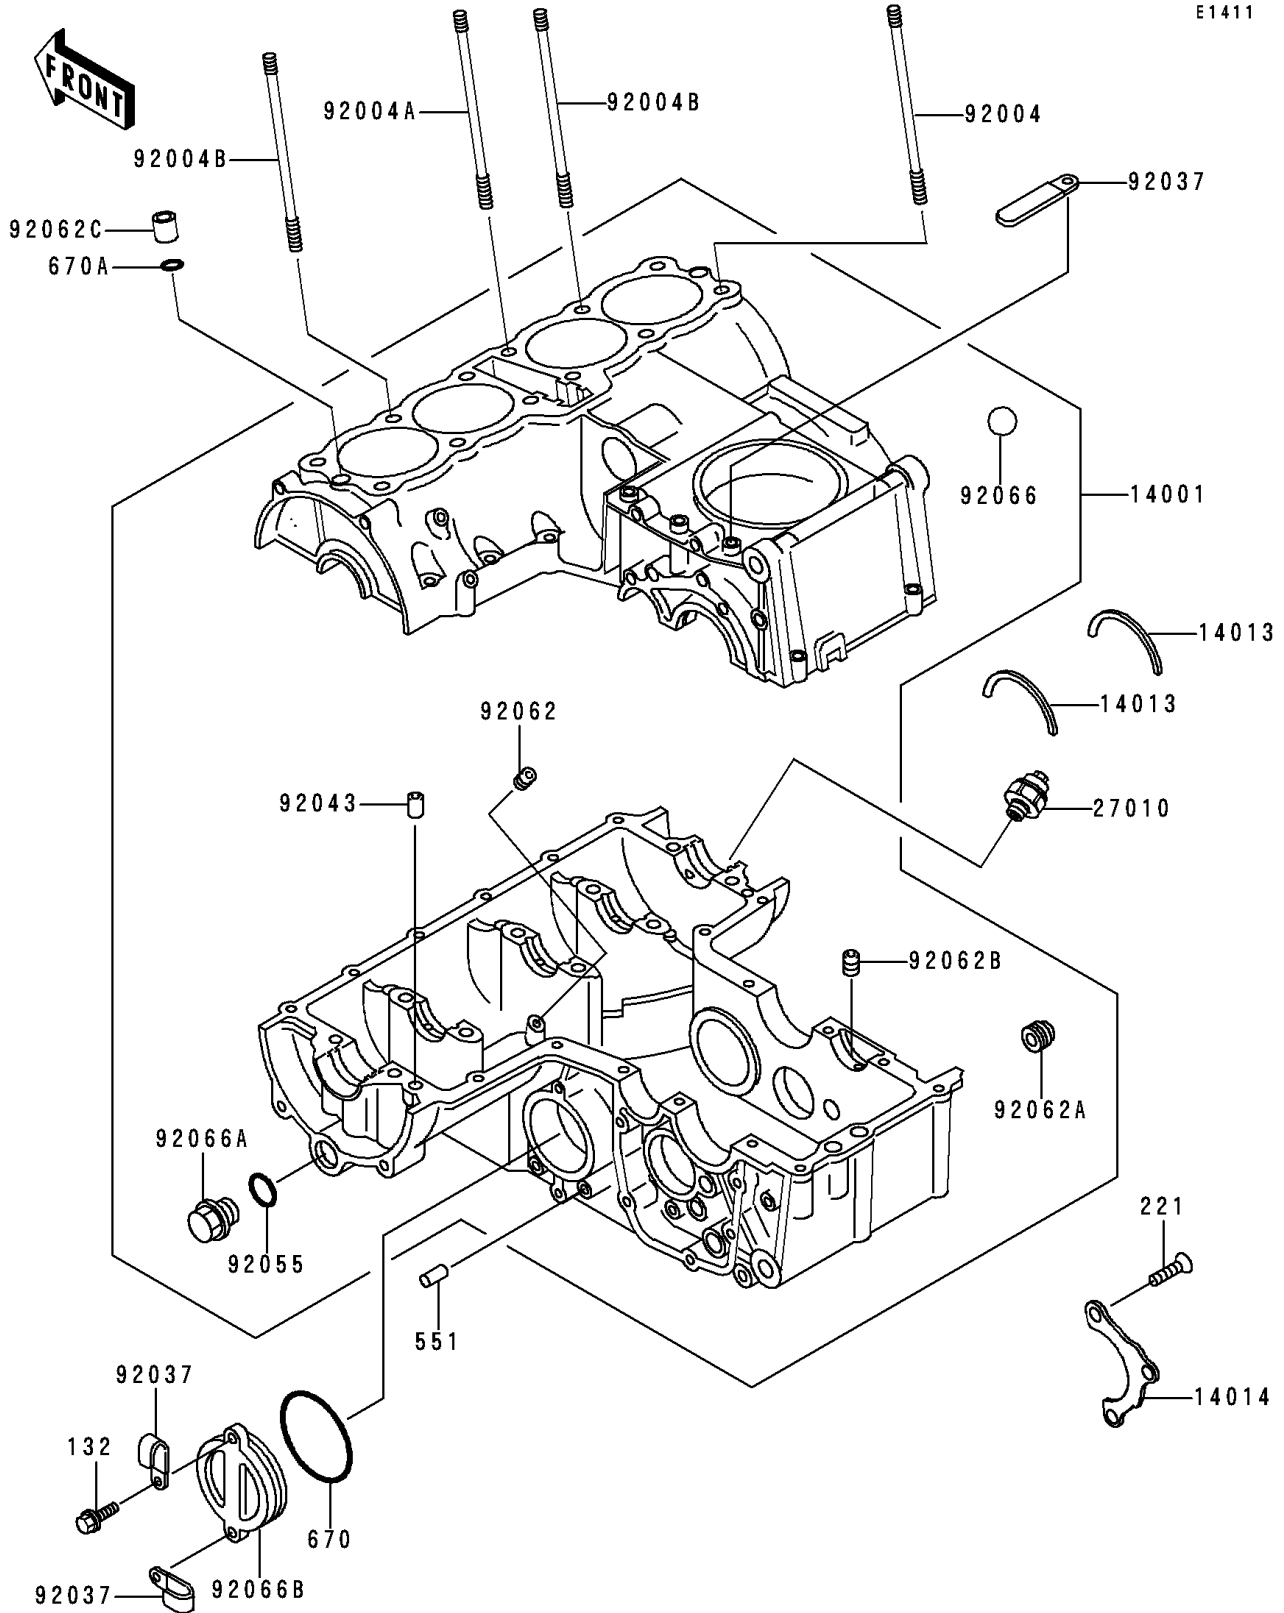

1991 Zephyr 750 PARTS DIAGRAM

Crankcase

E1411

1991 Zephyr 750 PARTS LIST

Crankcase

ITEM NAME	PART NUMBER	QUANTITY
BOLT-FLANGED-SMALL (Ref # 132)	132Y0620	2
SCREW-CSK-CROS,6X20 (Ref # 221)	221B0620	1
PIN-DOWEL,6X14 (Ref # 551)	551A0614	1
O RING,46MM (Ref # 670)	670B3046	1
O RING (Ref # 670A)	670D2010	2
SET-CRANKCASE (Ref # 14001)	14001-5288	1
RING-POSITION (Ref # 14013)	14013-004	2
PLATE-POSITION,SECONDARY SHAFT (Ref # 14014)	14014-1007	1
SWITCH,OIL PRESSURE (Ref # 27010)	27010-1155	1
STUD (Ref # 92004)	92004-1114	4
STUD,10X130 (Ref # 92004A)	92004-1205	4
STUD,10X93 (Ref # 92004B)	92004-1206	4
CLAMP,WIRING HARNESS (Ref # 92037)	92037-1069	3
PIN,DOWEL,10X14 (Ref # 92043)	92043-1037	2
RING-O (Ref # 92055)	92055-1146	2
NOZZLE,BLACK (Ref # 92062)	92062-011	1
NOZZLE (Ref # 92062A)	92062-014	1
NOZZLE,SILVER (Ref # 92062B)	92062-015	1
NOZZLE (Ref # 92062C)	92062-016	2
PLUG,RUBBER BALL,6.7 (Ref # 92066)	92066-057	1
PLUG,18X9 (Ref # 92066A)	92066-066	2
PLUG,SECONDARY SHAFT,52X19 (Ref # 92066B)	92066-1019	1