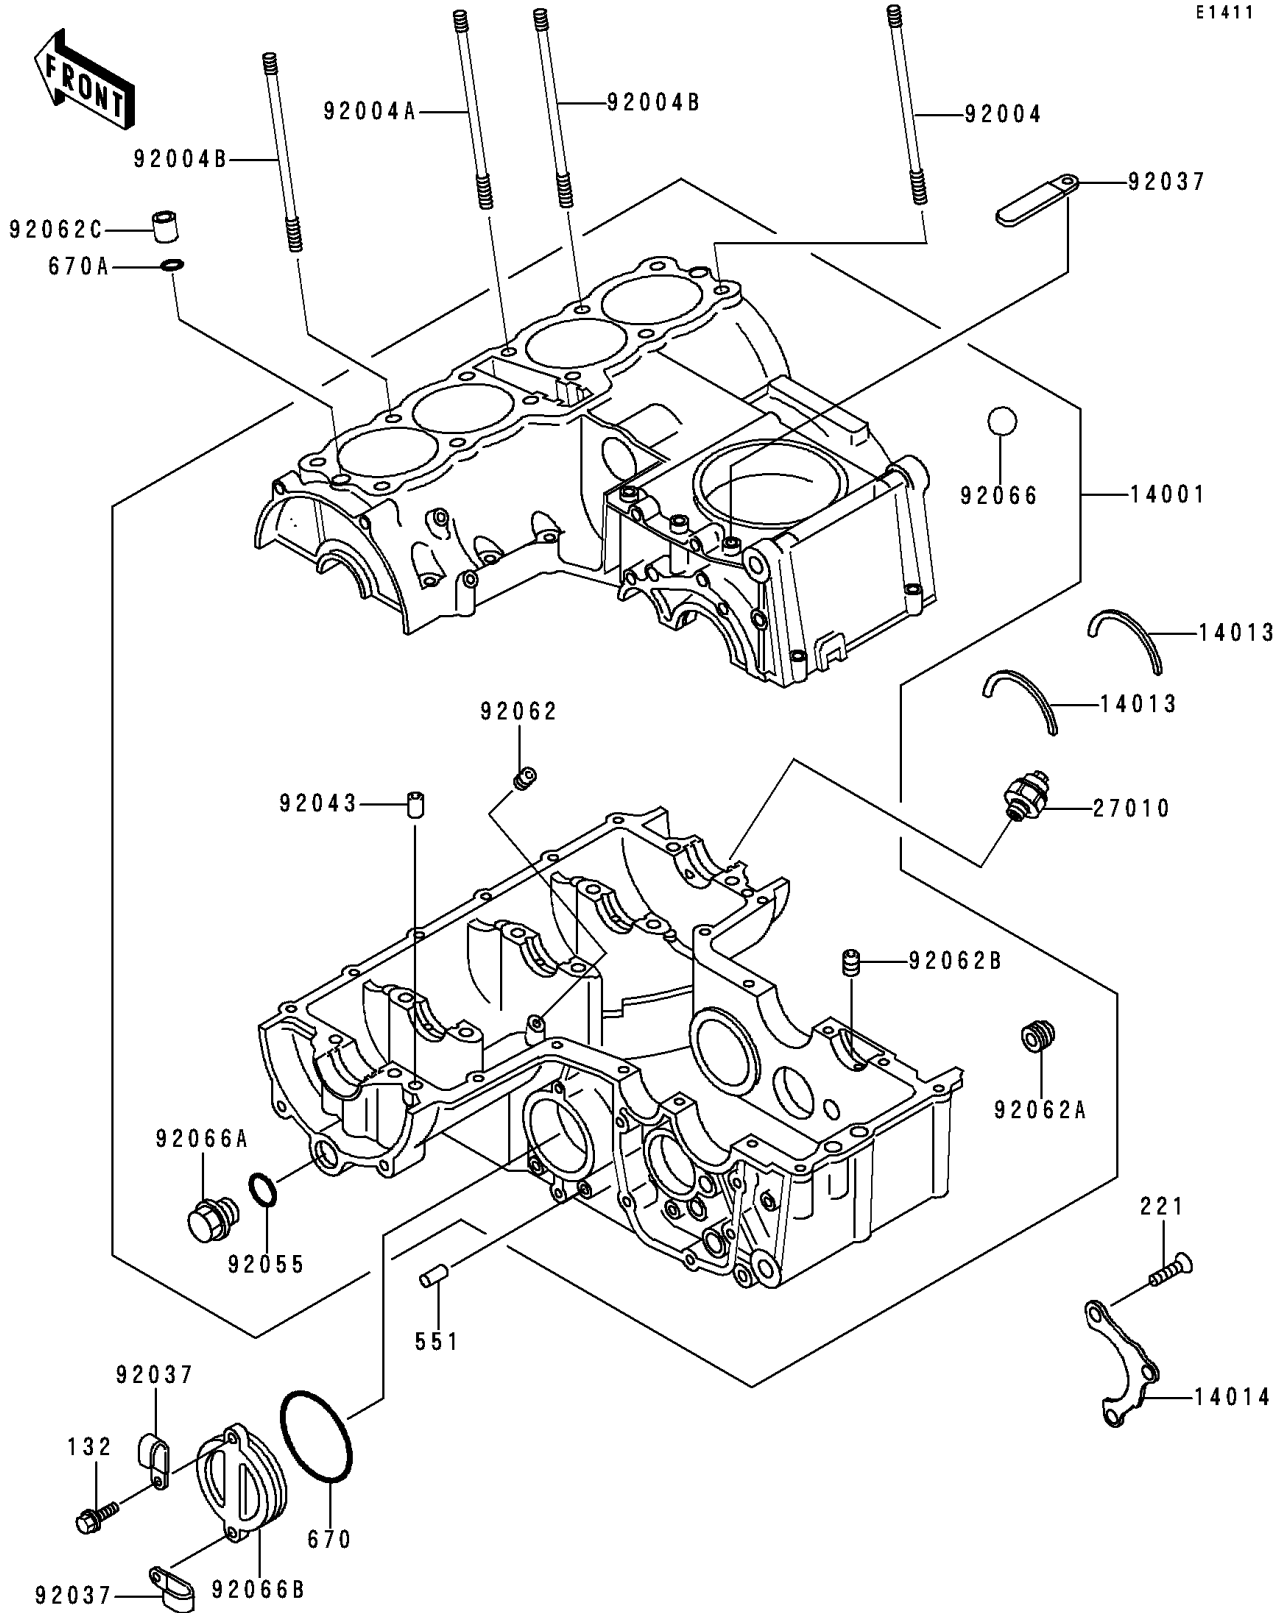

1993 Zephyr 750 PARTS DIAGRAM

Crankcase

E1411

1993 Zephyr 750 PARTS LIST

Crankcase

ITEM NAME	PART NUMBER	QUANTITY
BOLT-FLANGED-SMALL (Ref # 132)	132Y0620	2
SCREW-CSK-CROS,6X20 (Ref # 221)	221B0620	1
PIN-DOWEL,6X14 (Ref # 551)	551A0614	1
O RING,46MM (Ref # 670)	670B3046	1
O RING (Ref # 670A)	670D2010	2
SET-CRANKCASE (Ref # 14001)	14001-5288	1
RING-POSITION (Ref # 14013)	14013-004	2
PLATE-POSITION,SECONDARY SHAFT (Ref # 14014)	14014-1007	1
SWITCH,OIL PRESSURE (Ref # 27010)	27010-1155	1
STUD (Ref # 92004)	92004-1114	4
STUD,10X130 (Ref # 92004A)	92004-1205	4
STUD,10X93 (Ref # 92004B)	92004-1206	4
CLAMP,WIRING HARNESS (Ref # 92037)	92037-1069	3
PIN,DOWEL,10X14 (Ref # 92043)	92043-1037	2
RING-O (Ref # 92055)	92055-1146	2
NOZZLE,BLACK (Ref # 92062)	92062-011	1
NOZZLE (Ref # 92062A)	92062-014	1
NOZZLE,SILVER (Ref # 92062B)	92062-015	1
NOZZLE (Ref # 92062C)	92062-016	2
PLUG,RUBBER BALL,6.7 (Ref # 92066)	92066-057	1
PLUG,18X9 (Ref # 92066A)	92066-066	2
PLUG,SECONDARY SHAFT,52X19 (Ref # 92066B)	92066-1019	1