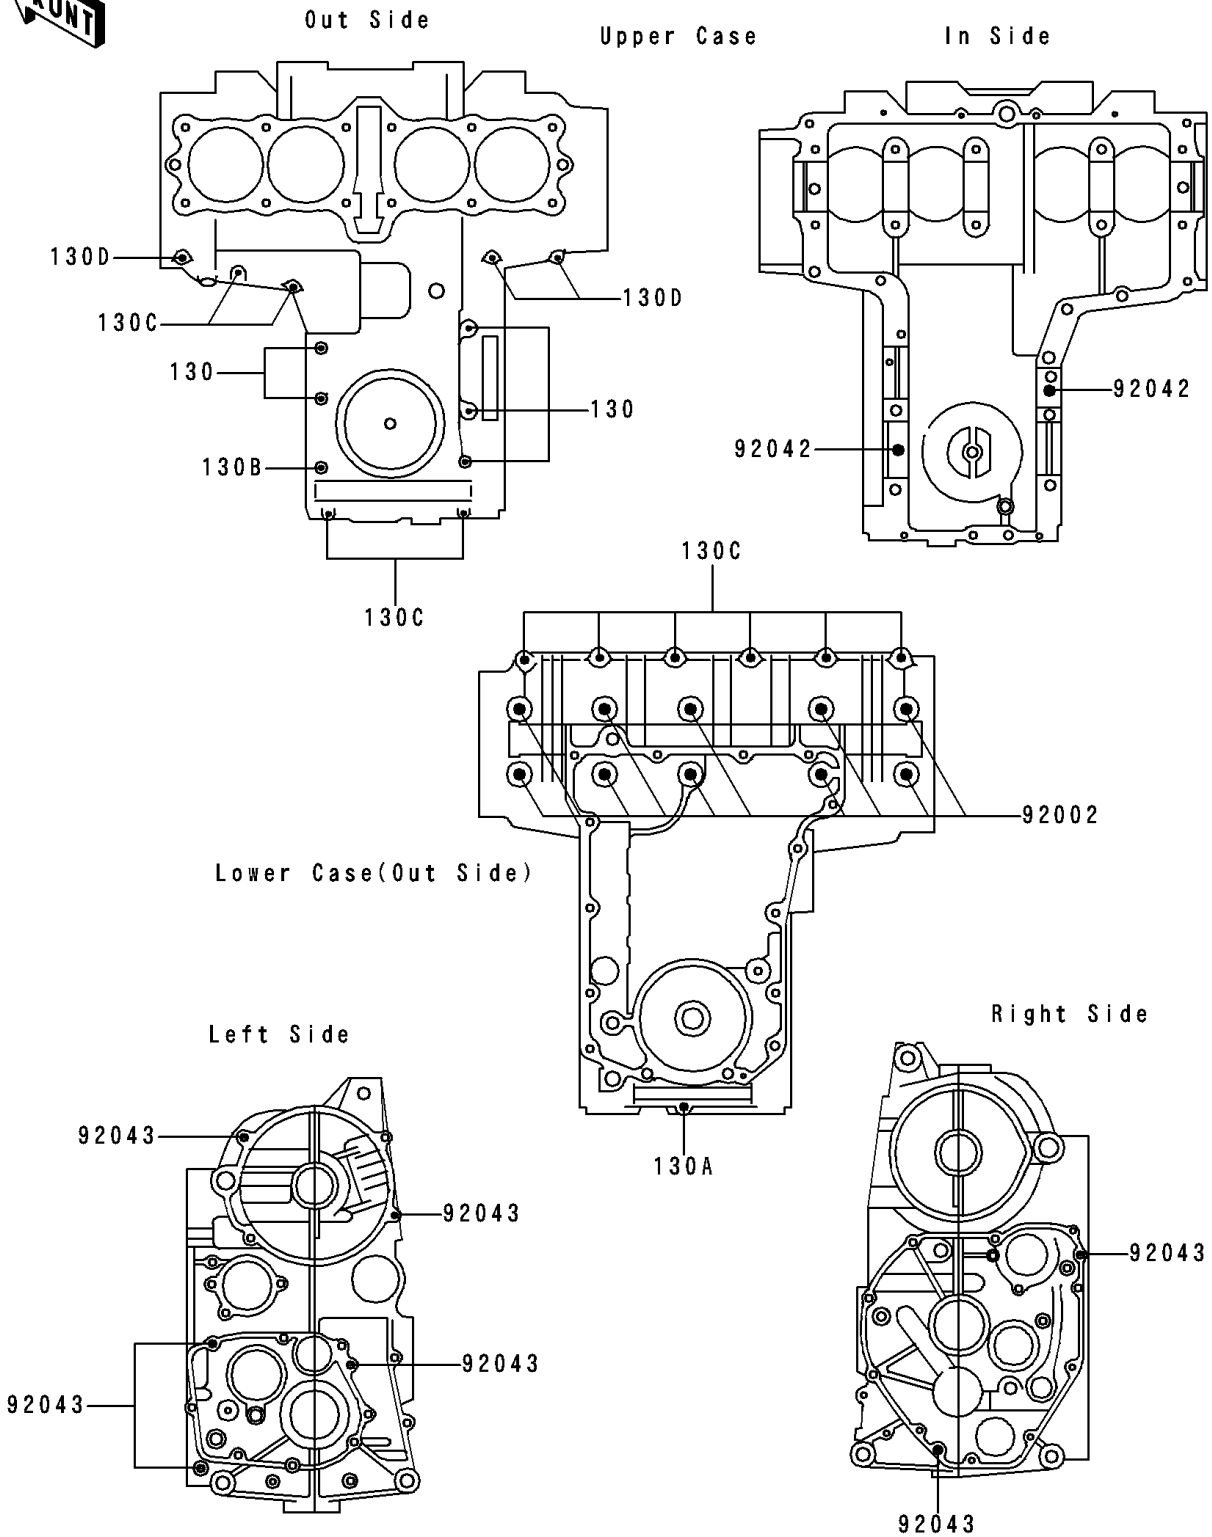

1991 Zephyr 750 PARTS DIAGRAM

Crankcase Bolt Pattern

E1412

1991 Zephyr 750 PARTS LIST

Crankcase Bolt Pattern

ITEM NAME	PART NUMBER	QUANTITY
BOLT-FLANGED (Ref # 130)	130Y06100	5
BOLT-FLANGED (Ref # 130A)	130Y06105	1
BOLT-FLANGED (Ref # 130B)	130Y06115	1
BOLT-FLANGED (Ref # 130C)	130Y0640	10
BOLT-FLANGED (Ref # 130D)	130Y0650	3
BOLT,8X95 (Ref # 92002)	92002-1077	10
PIN,DOWEL,6X16 (Ref # 92042)	92042-016	2
PIN,6.2X8X14 (Ref # 92043)	92043-1263	7