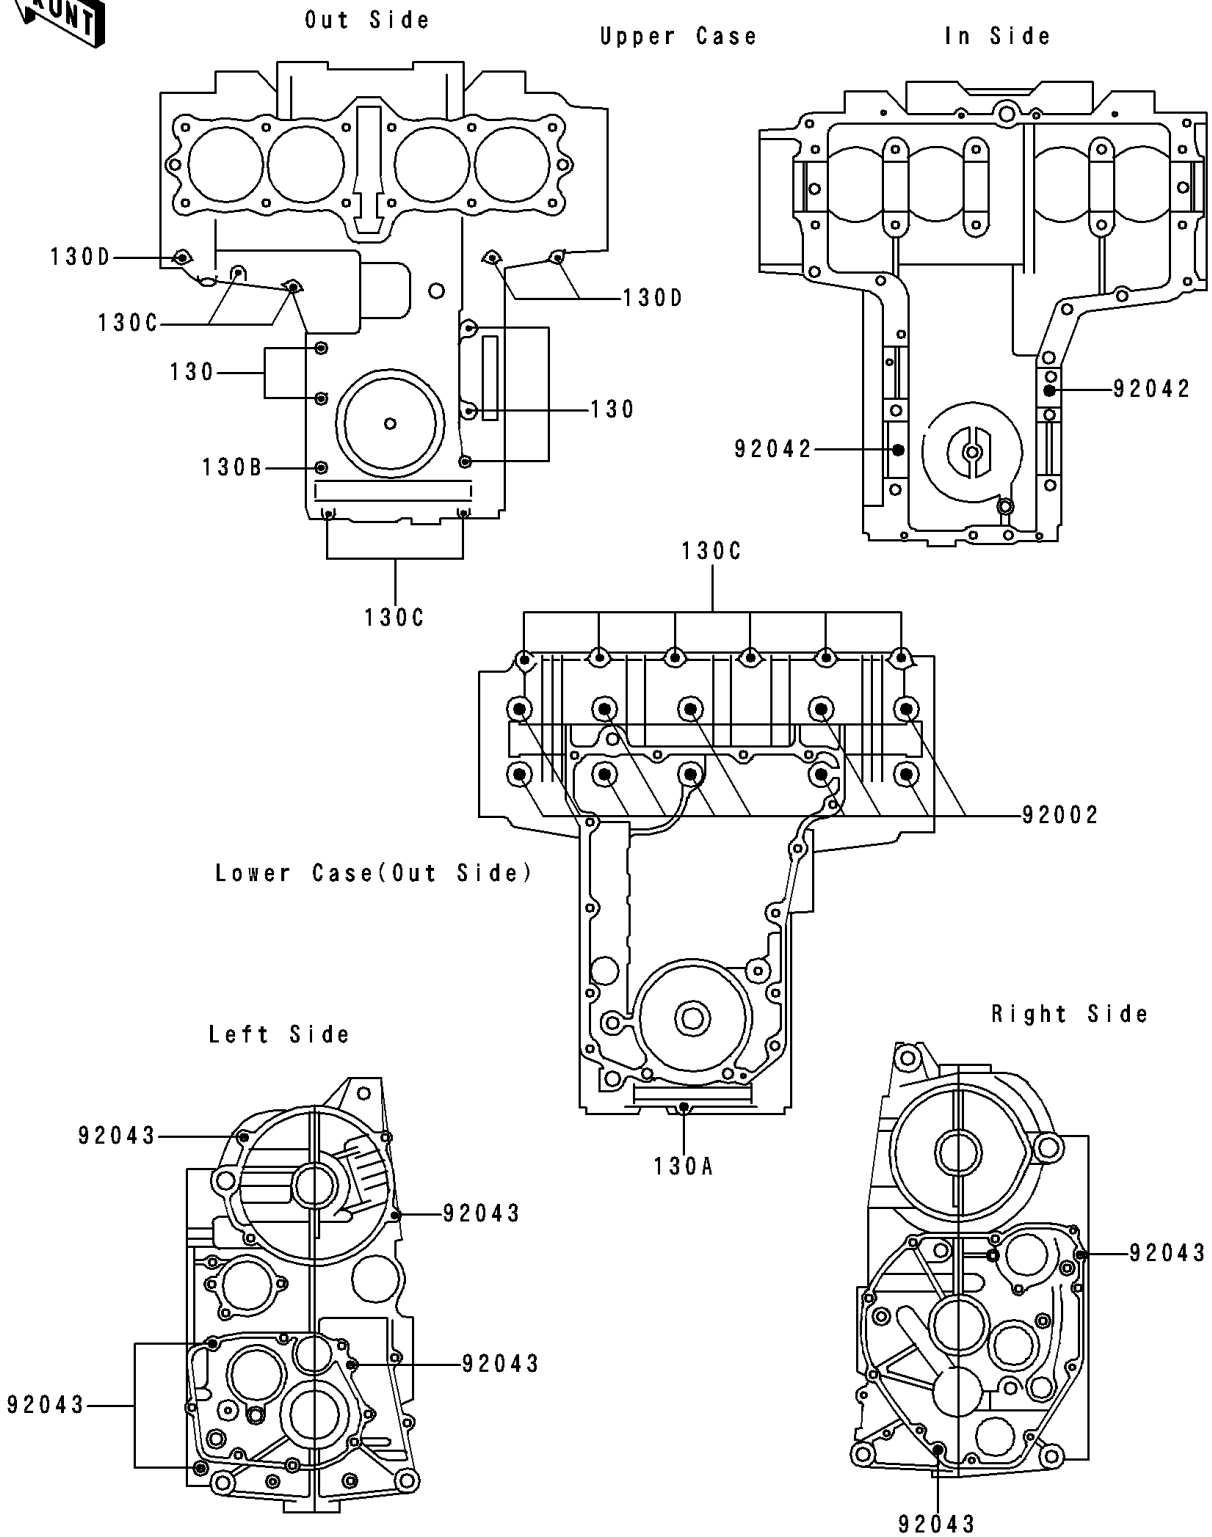

# 1991 Zephyr 750 PARTS DIAGRAM

Crankcase Bolt Pattern

E1412

# 1991 Zephyr 750 PARTS LIST

## Crankcase Bolt Pattern

ITEM NAME	PART NUMBER	QUANTITY
BOLT-FLANGED (Ref # 130)	130Y06100	5
BOLT-FLANGED (Ref # 130A)	130Y06105	1
BOLT-FLANGED (Ref # 130B)	130Y06115	1
BOLT-FLANGED (Ref # 130C)	130Y0640	10
BOLT-FLANGED (Ref # 130D)	130Y0650	3
BOLT,8X95 (Ref # 92002)	92002-1077	10
PIN,DOWEL,6X16 (Ref # 92042)	92042-016	2
PIN,6.2X8X14 (Ref # 92043)	92043-1263	7