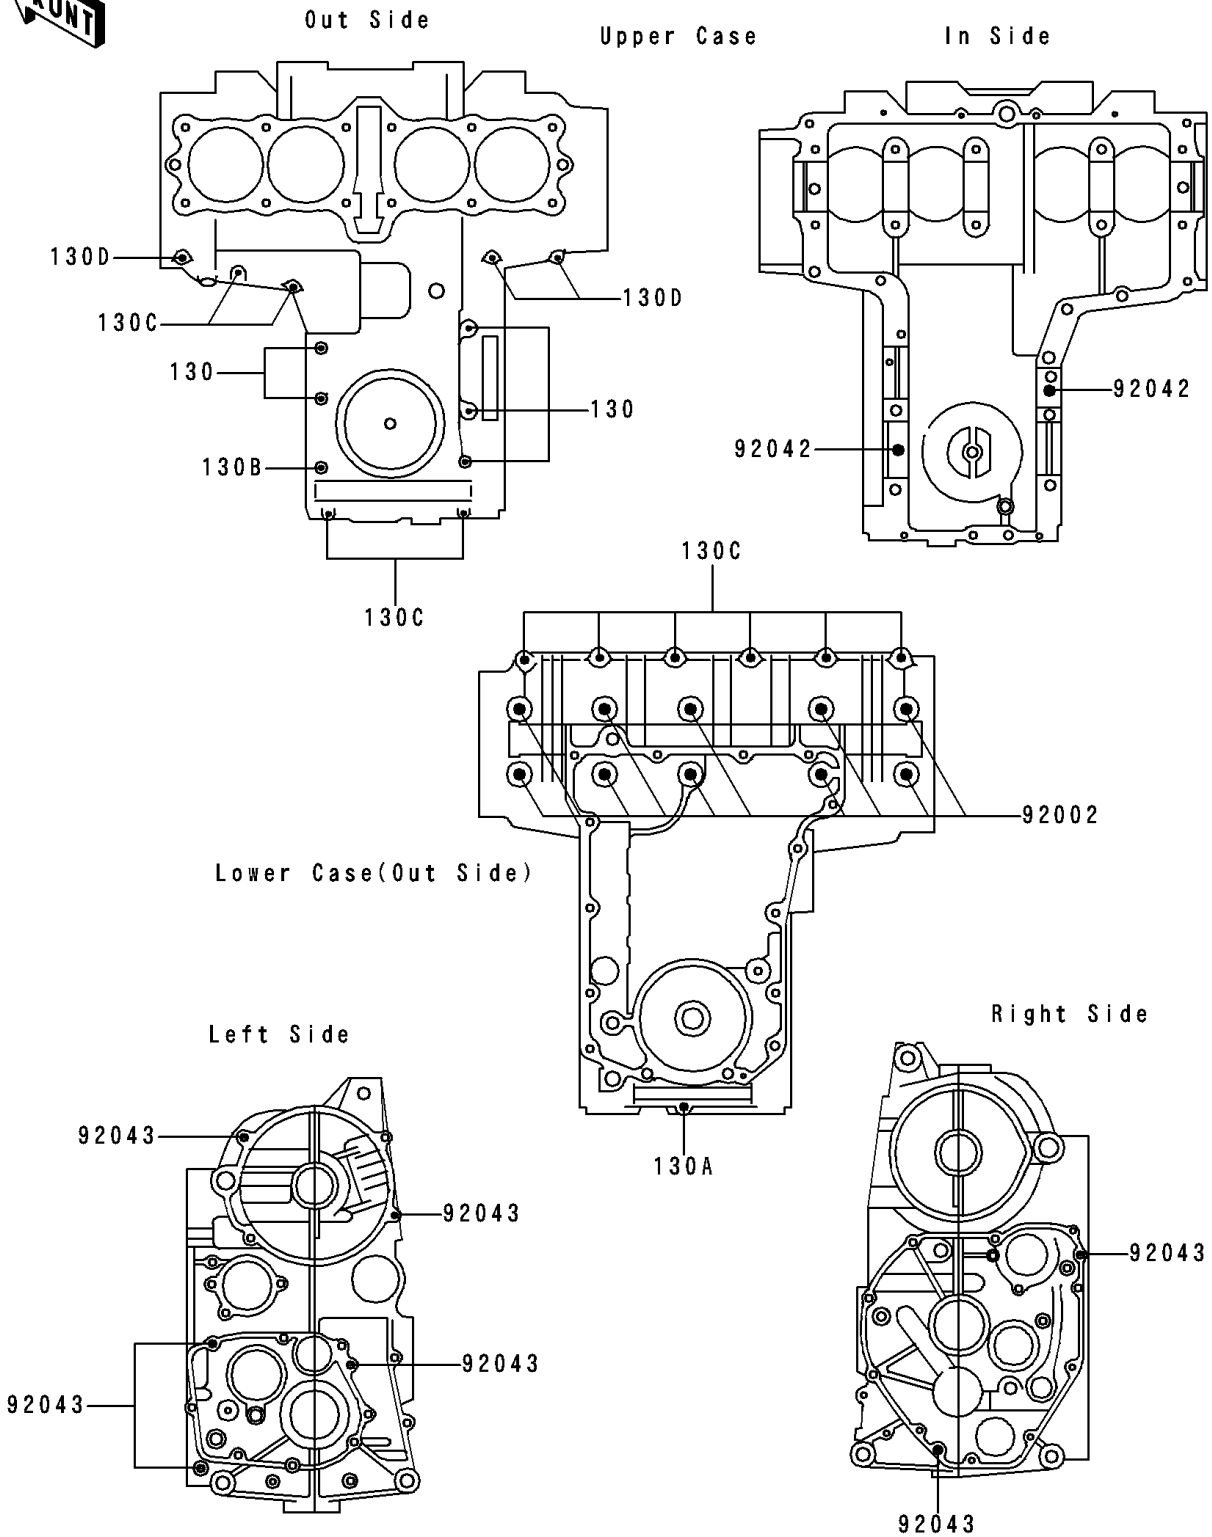

1993 Zephyr 750 PARTS DIAGRAM

Crankcase Bolt Pattern

E1412

1993 Zephyr 750 PARTS LIST

Crankcase Bolt Pattern

ITEM NAME	PART NUMBER	QUANTITY
BOLT-FLANGED (Ref # 130)	130Y06100	5
BOLT-FLANGED (Ref # 130A)	130Y06105	1
BOLT-FLANGED (Ref # 130B)	130Y06115	1
BOLT-FLANGED (Ref # 130C)	130Y0640	10
BOLT-FLANGED (Ref # 130D)	130Y0650	3
BOLT,8X95 (Ref # 92002)	92002-1077	10
PIN,DOWEL,6X16 (Ref # 92042)	92042-016	2
PIN,6.2X8X14 (Ref # 92043)	92043-1263	7