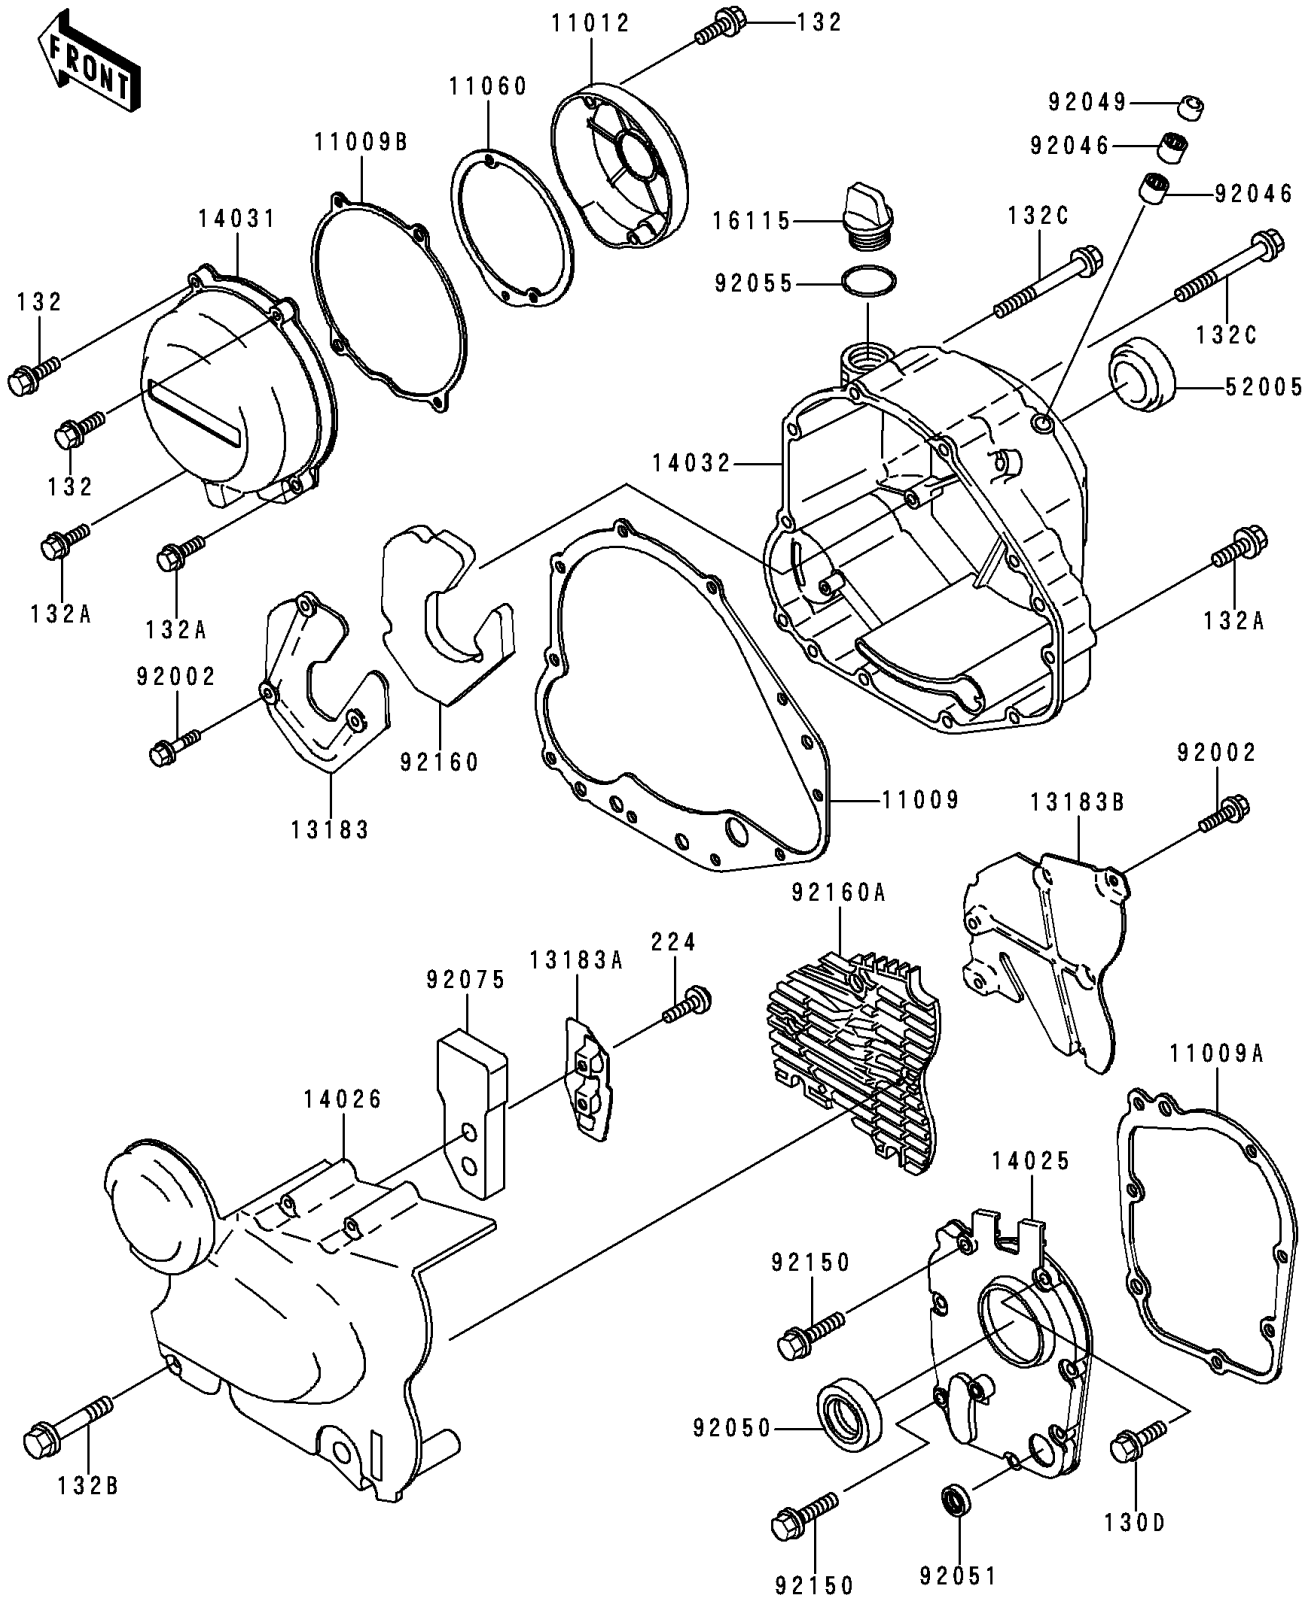

1992 Zephyr 750 PARTS DIAGRAM

Engine Cover

E1431

1992 Zephyr 750 PARTS LIST

Engine Cover

ITEM NAME	PART NUMBER	QUANTITY
BOLT-FLANGED-SMALL (Ref # 132)	132E0630	4
BOLT-FLANGED-SMALL (Ref # 132A)	132E0640	10
BOLT-FLANGED-SMALL (Ref # 132B)	132E0670	4
BOLT-FLANGED-SMALL (Ref # 132C)	132E0680	2
BOLT-FLANGED-SMALL (Ref # 132D)	132Y0620	5
SCREW-PAN-WP-CROS (Ref # 224)	224B0612	2
GASKET,CLUTCH COVER (Ref # 11009)	11009-1984	1
GASKET,TRANSMISSION COVER (Ref # 11009A)	11009-1985	1
GASKET,GENERATOR COVER (Ref # 11009B)	11009-1987	1
CAP,PULSING (Ref # 11012)	11012-1759	1
GASKET,PULSING COIL CAP (Ref # 11060)	11060-1053	1
PLATE,SOUND ARRESTER (Ref # 13183)	13183-1620	1
PLATE,CHAIN COVER (Ref # 13183A)	13183-1621	1
PLATE,SOUND ARRESTER (Ref # 13183B)	13183-1676	1
COVER,TRANSMISSION (Ref # 14025)	14025-1605	1
COVER-CHAIN (Ref # 14026)	14026-1165	1
COVER-GENERATOR (Ref # 14031)	14031-1252	1
COVER-CLUTCH (Ref # 14032)	14032-1292	1
CAP-OIL FILLER (Ref # 16115)	16115-013	1
GAUGE,OIL LEVEL (Ref # 52005)	52005-1017	1
BOLT,6X10 (Ref # 92002)	92002-1449	9
BEARING-NEEDLE,HK1210 (Ref # 92046)	92046-1010	2
SEAL-OIL,TB12205.5 (Ref # 92049)	92049-1271	1
SEAL-OIL,SC325210 (Ref # 92050)	92050-024	1
SEAL-OIL,TB13225.5 (Ref # 92051)	92051-005	1
RING-O,31.5X2.6 (Ref # 92055)	92055-049	1
DAMPER,OUTPUT SPROCKET,FR (Ref # 92075)	92075-1178	1
BOLT,6X35 (Ref # 92150)	92150-1137	2
DAMPER,SOUND ARRESTER (Ref # 92160)	92160-1246	1

1992 Zephyr 750 PARTS LIST

Engine Cover

ITEM NAME	PART NUMBER	QUANTITY
DAMPER,SOUND ARRESTER (Ref # 92160A)	92160-1275	1