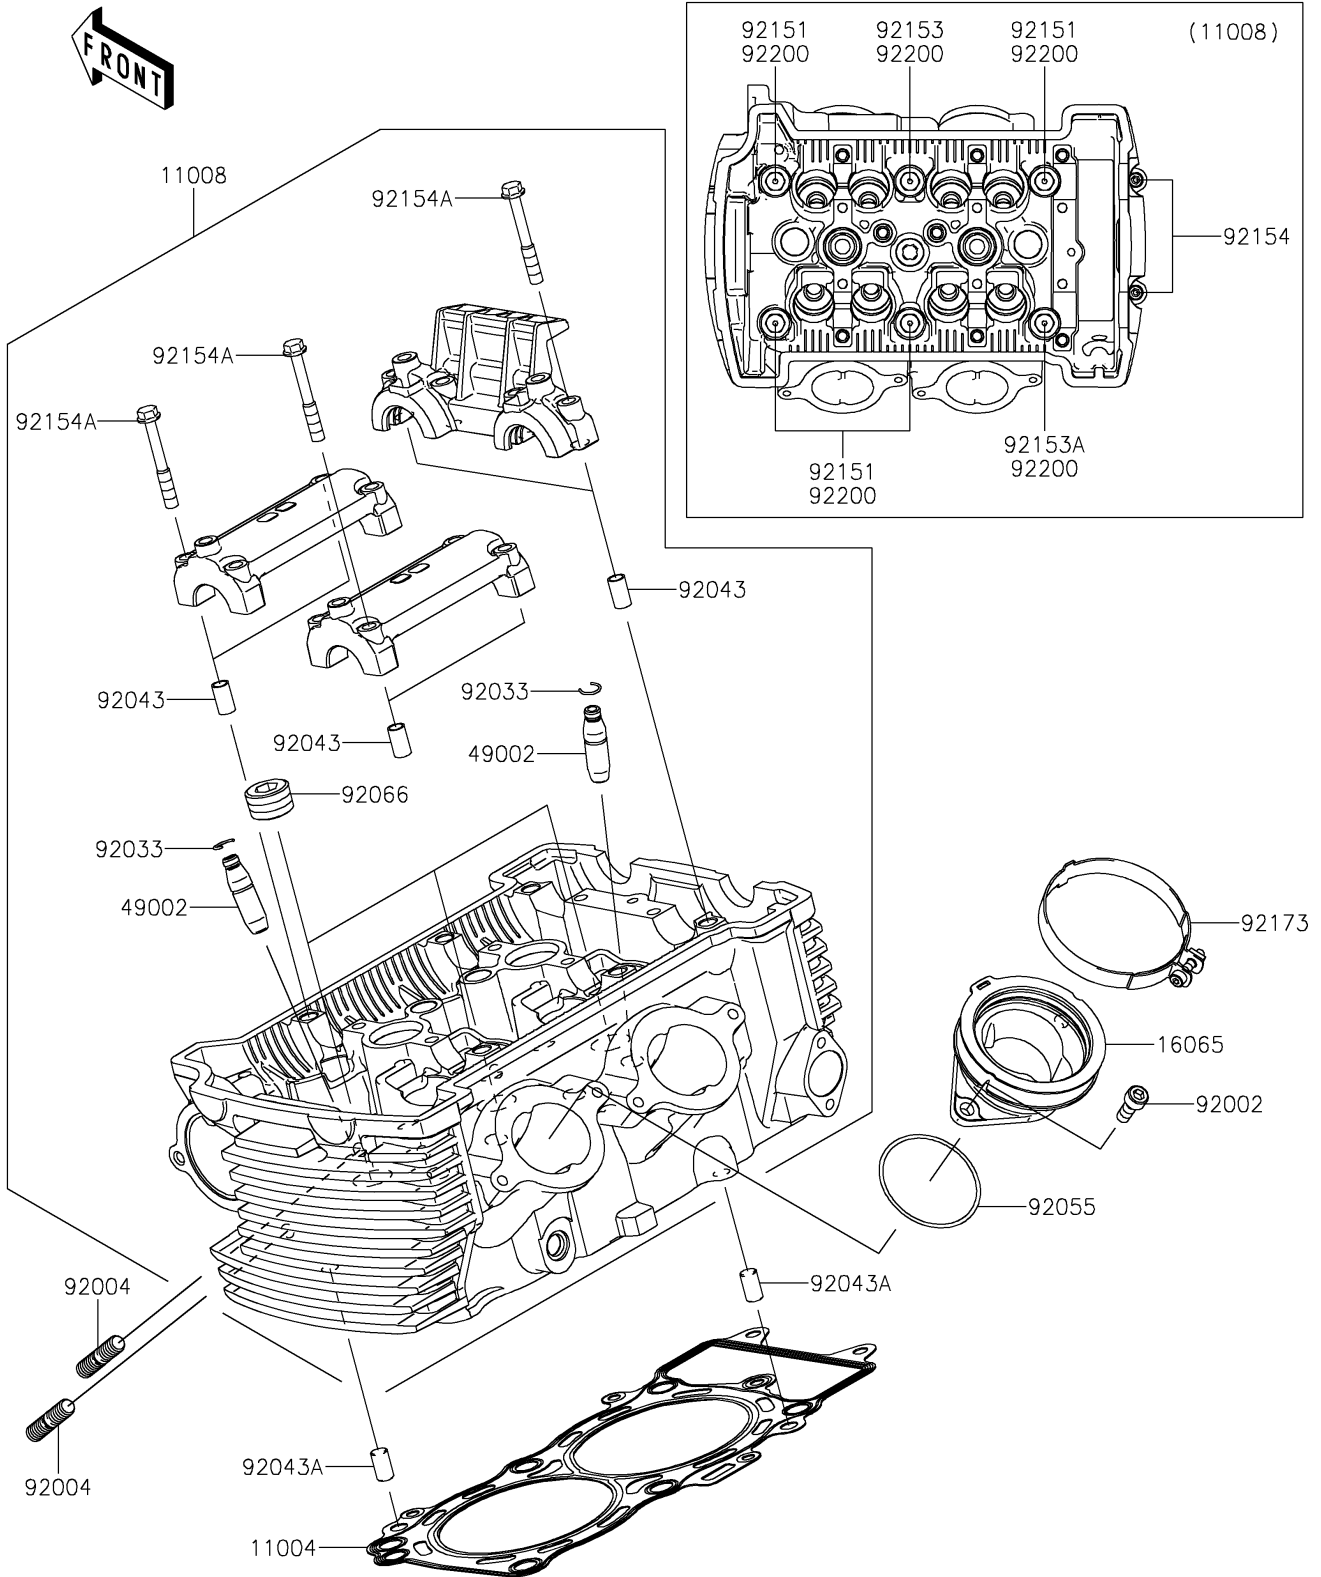

# 2023 Vulcan® S CAFÉ PARTS DIAGRAM

Cylinder Head

E1111

### Cylinder Head

ITEM NAME	PART NUMBER	QUANTITY
GASKET-HEAD (Ref # 11004)	11004-0064	1
HEAD-COMP-CYLINDER (Ref # 11008)	11008-0992	1
HOLDER-CARBURETOR (Ref # 16065)	16065-0128	2
GUIDE-VALVE (Ref # 49002)	49002-1116	8
BOLT,6X16 (Ref # 92002)	92002-1143	4
STUD,8X22 (Ref # 92004)	92004-0025	4
RING-SNAP (Ref # 92033)	92033-1247	8
PIN,6.2X8X14 (Ref # 92043)	92043-1263	6
PIN,8X14 (Ref # 92043A)	92043-1567	2
RING-O,47X1.9 (Ref # 92055)	92055-1600	2
PLUG,PT1/2X12.5 (Ref # 92066)	92066-0002	3
BOLT,10X158 (Ref # 92151)	92151-1152	4
BOLT,FLANGED-SMALL,10X176 (Ref # 92153)	92153-0972	1
BOLT,FLANGED-SMALL,10X80 (Ref # 92153A)	92153-1321	1
BOLT,SOCKET,6X30 (Ref # 92154)	92154-0116	2
BOLT,FLANGED,6X45 (Ref # 92154A)	92154-3737	12
CLAMP (Ref # 92173)	92173-0239	2
WASHER,10.5X19X2.3 (Ref # 92200)	92200-0363	6