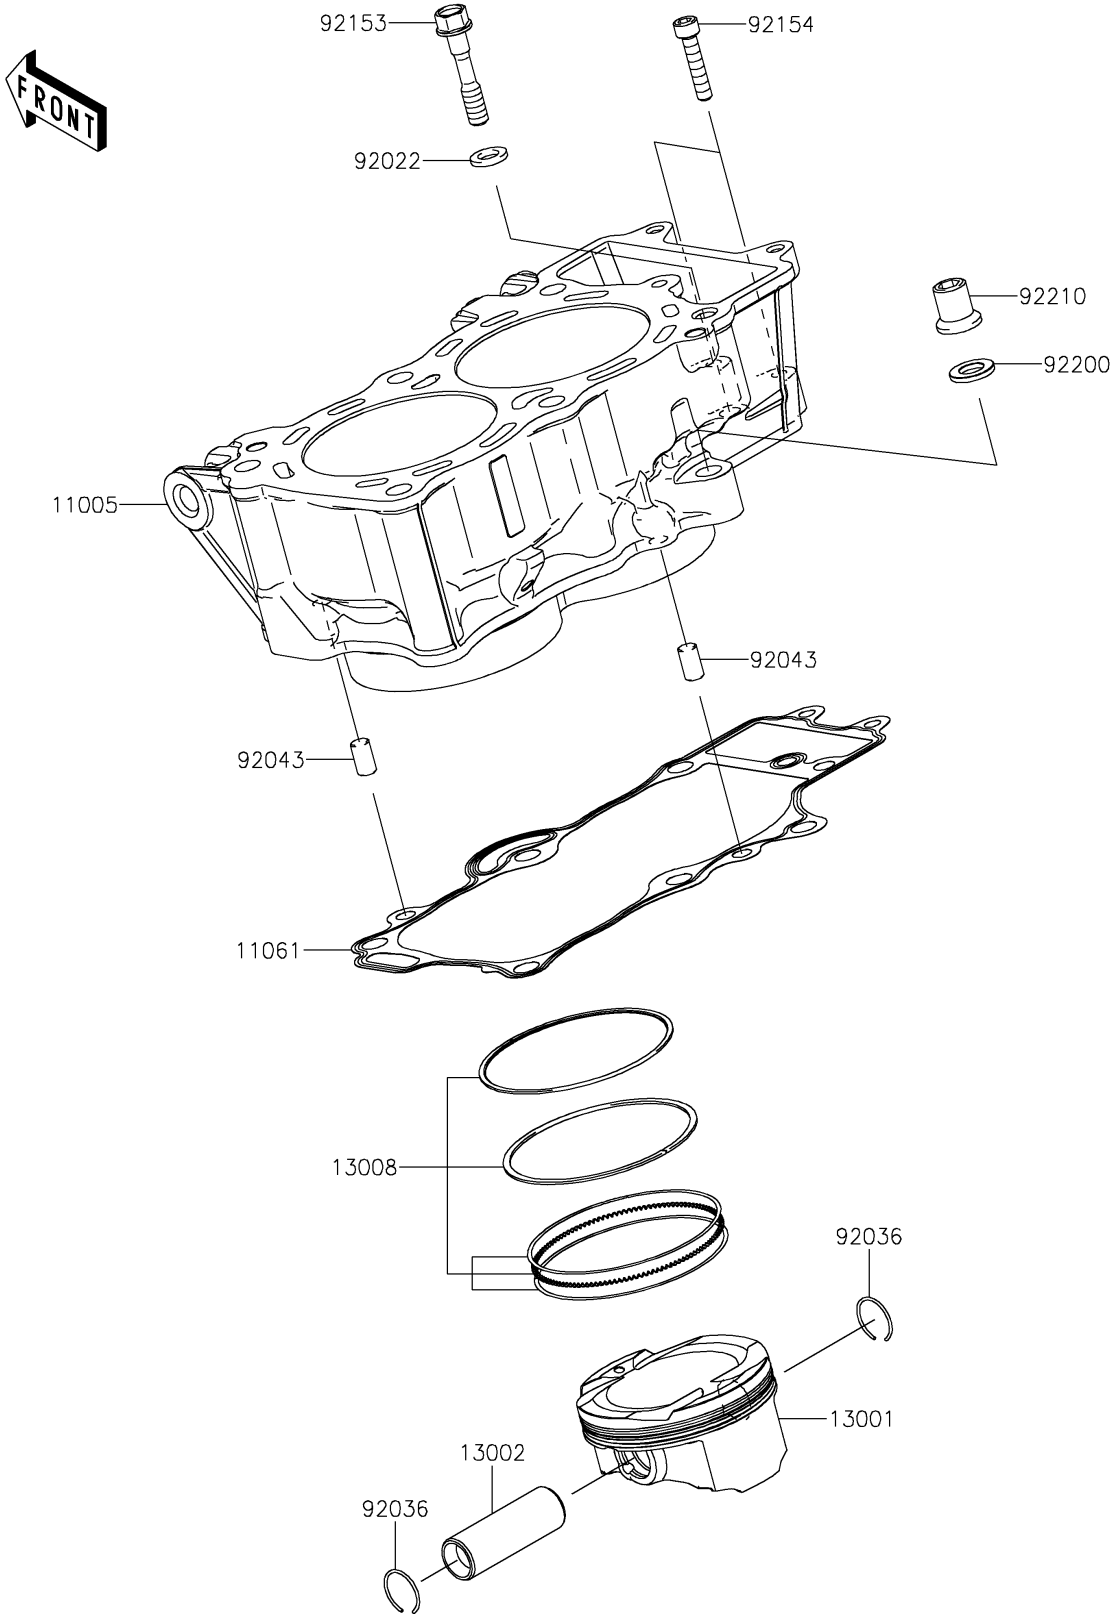

2022 Vulcan® S CAFÉ PARTS DIAGRAM

Cylinder/Piston(s)

E1120

2022 Vulcan® S CAFÉ PARTS LIST

Cylinder/Piston(s)

ITEM NAME	PART NUMBER	QUANTITY
CYLINDER-ENGINE (Ref # 11005)	11005-0580	1
GASKET,CYLINDER BASE (Ref # 11061)	11061-0171	1
PISTON-ENGINE (Ref # 13001)	13001-0760	2
PIN-PISTON (Ref # 13002)	13002-0007	2
RING-SET-PISTON (Ref # 13008)	13008-1196	2
WASHER,9X15.5X2 (Ref # 92022)	92022-1401	1
RING-SNAP,PISTON PIN (Ref # 92036)	92036-008	4
PIN,8X14 (Ref # 92043)	92043-1567	2
BOLT,8X43 (Ref # 92153)	92153-1011	1
BOLT,SOCKET,6X30 (Ref # 92154)	92154-0116	2
WASHER,10.5X19X2.3 (Ref # 92200)	92200-0363	1
NUT (Ref # 92210)	92210-0223	1