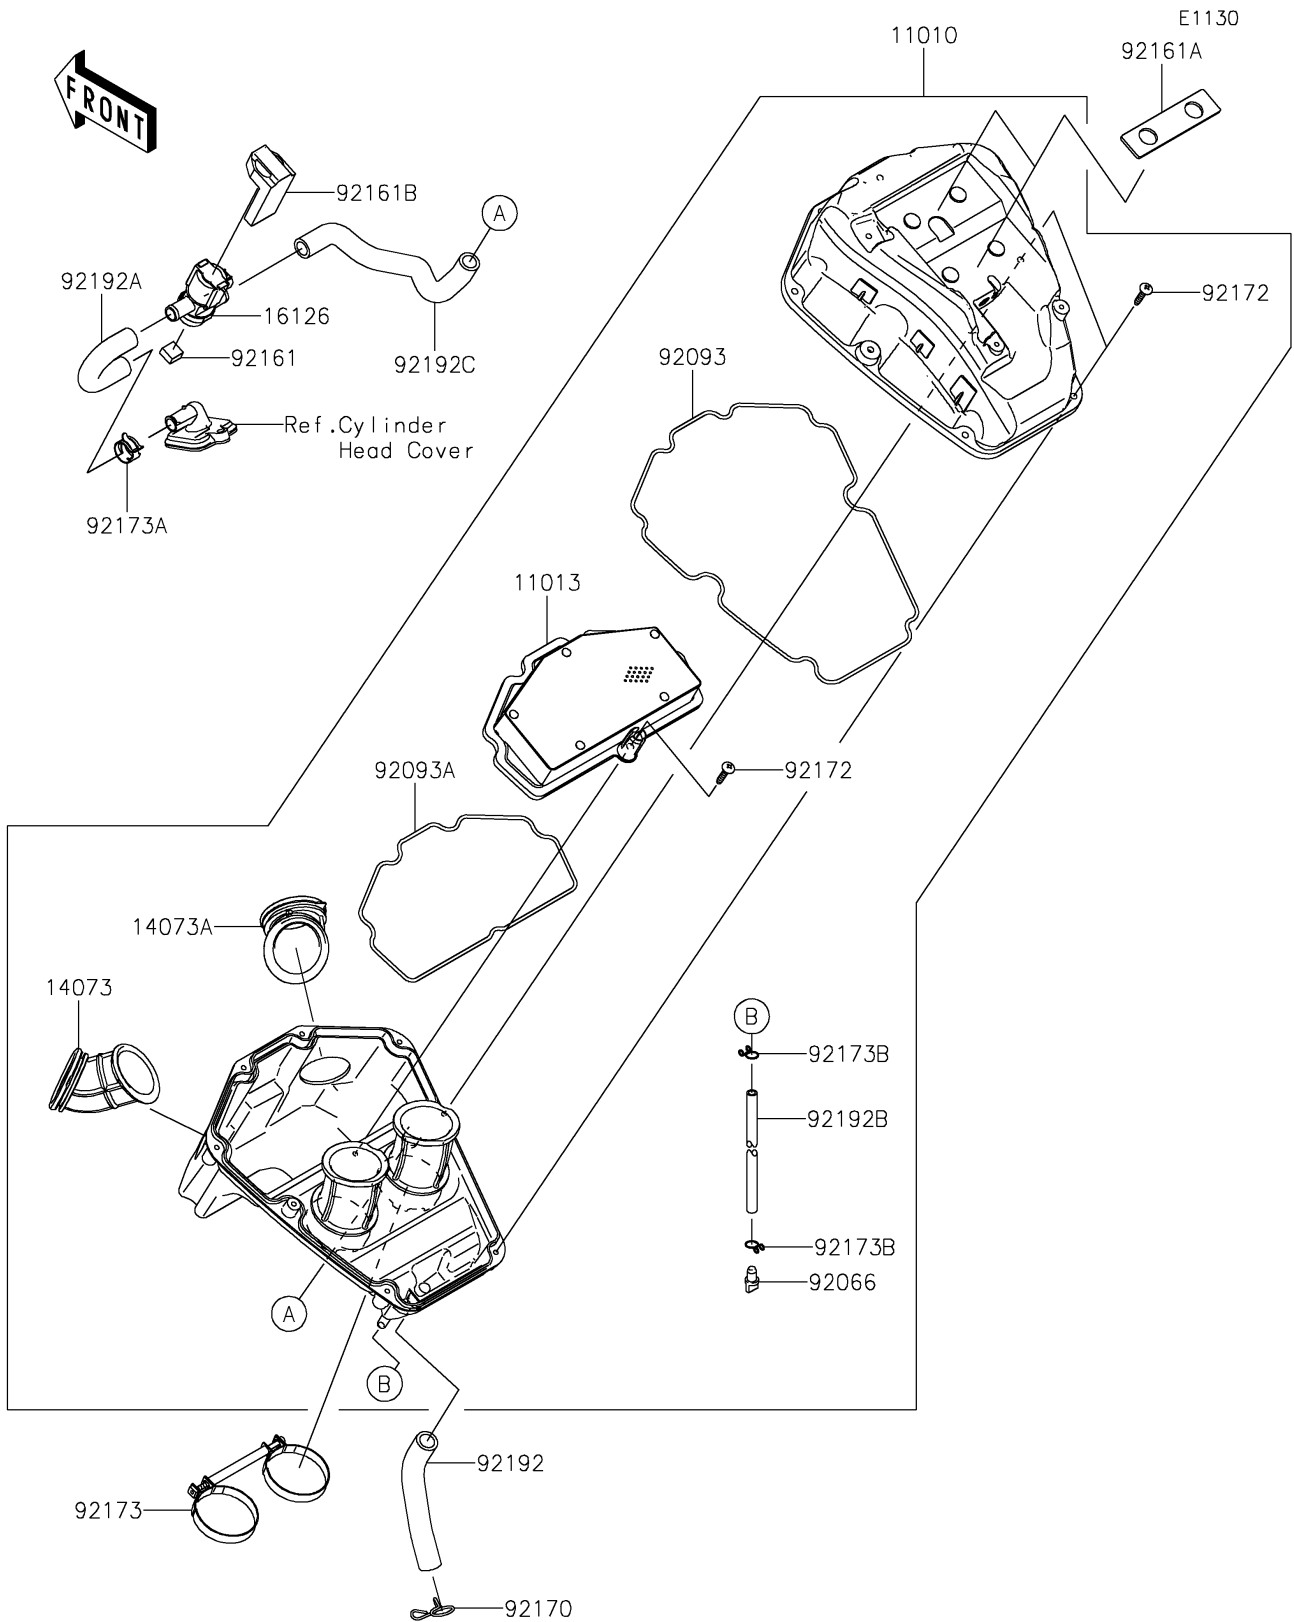

2022 Vulcan® S CAFÉ PARTS DIAGRAM

Air Cleaner

2022 Vulcan® S CAFÉ PARTS LIST

Air Cleaner

ITEM NAME	PART NUMBER	QUANTITY
FILTER-ASSY-AIR (Ref # 11010)	11010-0873	1
ELEMENT-AIR FILTER (Ref # 11013)	11013-0745	1
DUCT,INTAKE,LH (Ref # 14073)	14073-0799	1
DUCT,INTAKE,RH (Ref # 14073A)	14073-0800	1
VALVE,AIR SWITCHING (Ref # 16126)	16126-0743	1
PLUG,DRAIN (Ref # 92066)	92066-0782	1
SEAL (Ref # 92093)	92093-0610	1
SEAL,ELEMENT (Ref # 92093A)	92093-0611	1
DAMPER (Ref # 92161)	92161-1374	1
DAMPER (Ref # 92161A)	92161-1428	2
DAMPER (Ref # 92161B)	92161-1933	1
CLAMP (Ref # 92170)	92170-1017	1
SCREW,5X25 (Ref # 92172)	92172-0891	9
CLAMP (Ref # 92173)	92173-1698	1
CLAMP (Ref # 92173A)	92173-2344	1
CLAMP,10MM (Ref # 92173B)	92173-2400	2
TUBE,BREATHER (Ref # 92192)	92192-0958	1
TUBE,ASV-HEAD (Ref # 92192A)	92192-0960	1
TUBE,DRAIN,L=245 (Ref # 92192B)	92192-1380	1
TUBE,ASV-A/C (Ref # 92192C)	92192-1381	1