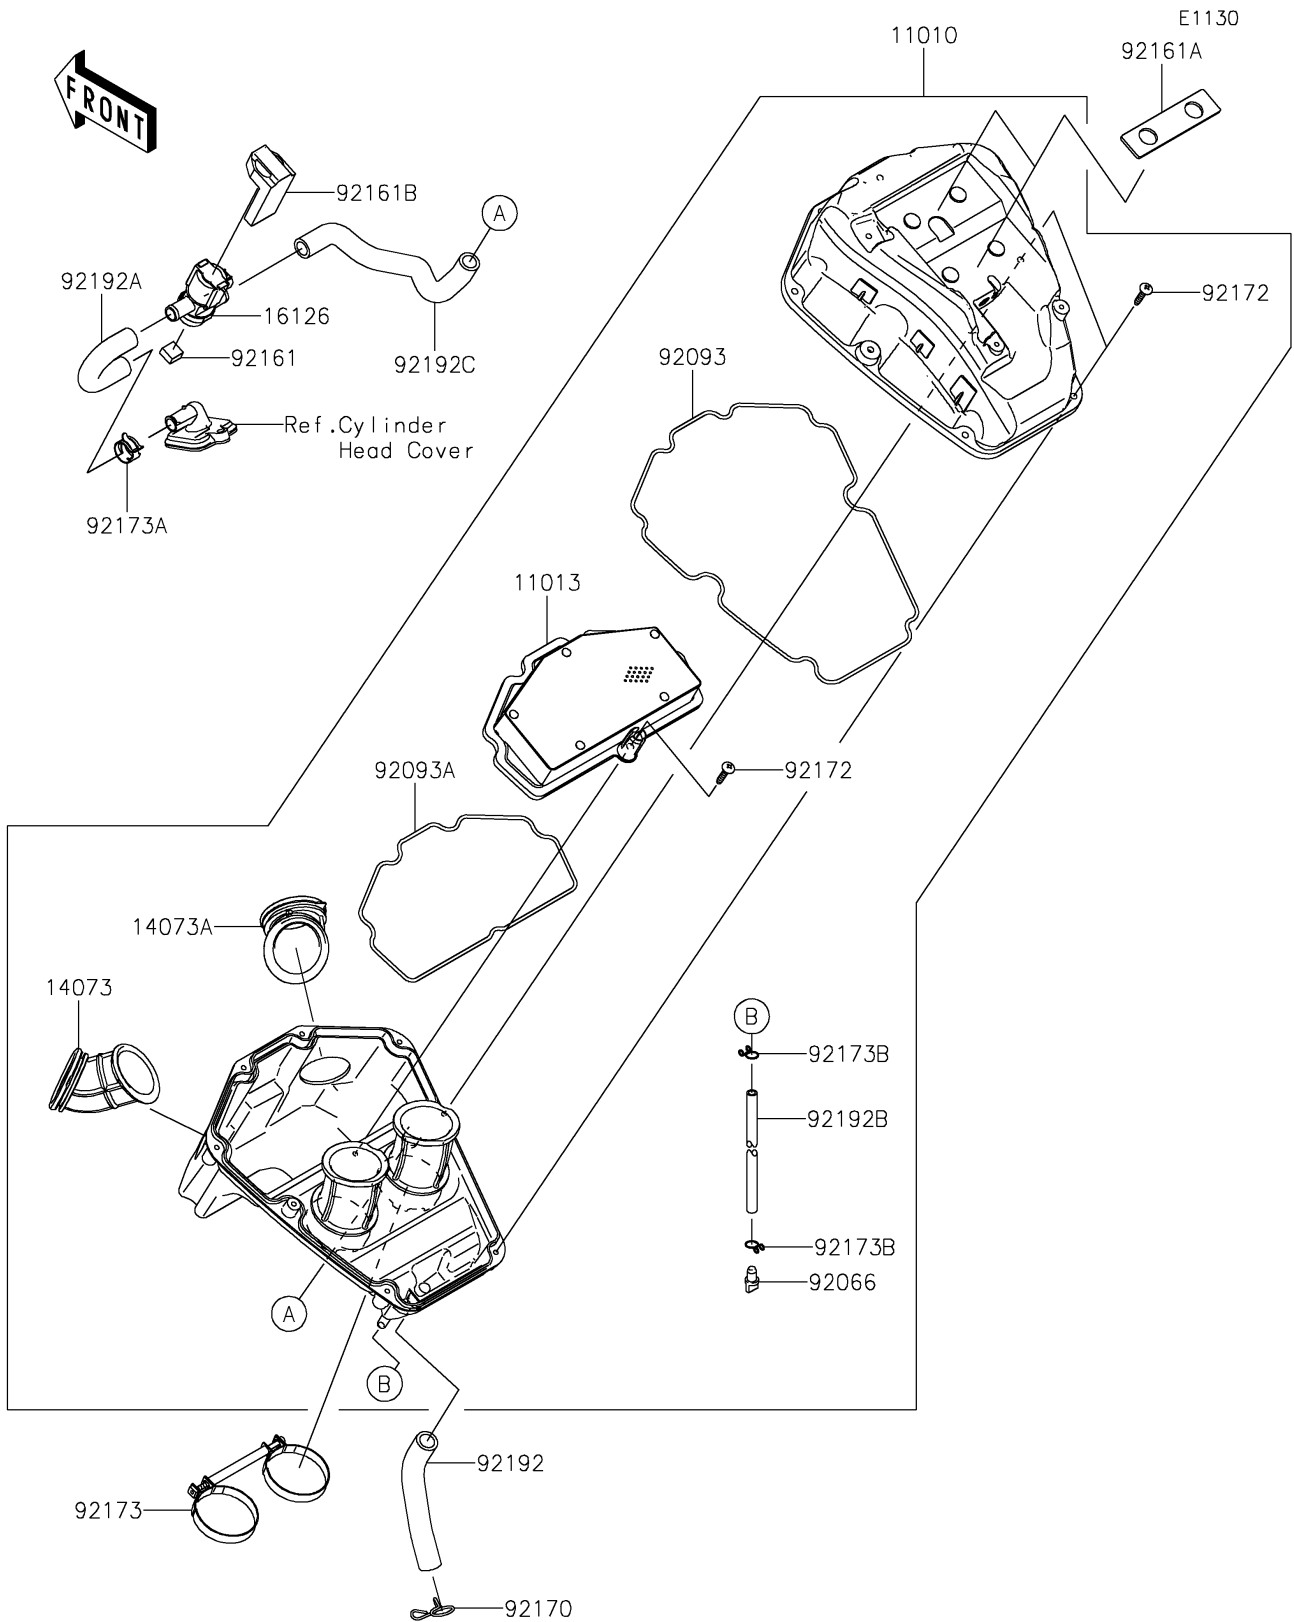

2023 Vulcan® S CAFÉ PARTS DIAGRAM

Air Cleaner

2023 Vulcan® S CAFÉ PARTS LIST

Air Cleaner

ITEM NAME	PART NUMBER	QUANTITY
FILTER-ASSY-AIR (Ref # 11010)	11010-0873	1
ELEMENT-AIR FILTER (Ref # 11013)	11013-0745	1
DUCT,INTAKE,LH (Ref # 14073)	14073-0799	1
DUCT,INTAKE,RH (Ref # 14073A)	14073-0800	1
VALVE,AIR SWITCHING (Ref # 16126)	16126-0743	1
PLUG,DRAIN (Ref # 92066)	92066-0782	1
SEAL (Ref # 92093)	92093-0610	1
SEAL,ELEMENT (Ref # 92093A)	92093-0611	1
DAMPER (Ref # 92161)	92161-1374	1
DAMPER (Ref # 92161A)	92161-1428	2
DAMPER (Ref # 92161B)	92161-1933	1
CLAMP (Ref # 92170)	92170-1017	1
SCREW,5X25 (Ref # 92172)	92172-0891	9
CLAMP (Ref # 92173)	92173-1698	1
CLAMP (Ref # 92173A)	92173-2344	1
CLAMP,10MM (Ref # 92173B)	92173-2400	2
TUBE,BREATHER (Ref # 92192)	92192-0958	1
TUBE,ASV-HEAD (Ref # 92192A)	92192-0960	1
TUBE,DRAIN,L=245 (Ref # 92192B)	92192-1380	1
TUBE,ASV-A/C (Ref # 92192C)	92192-1381	1