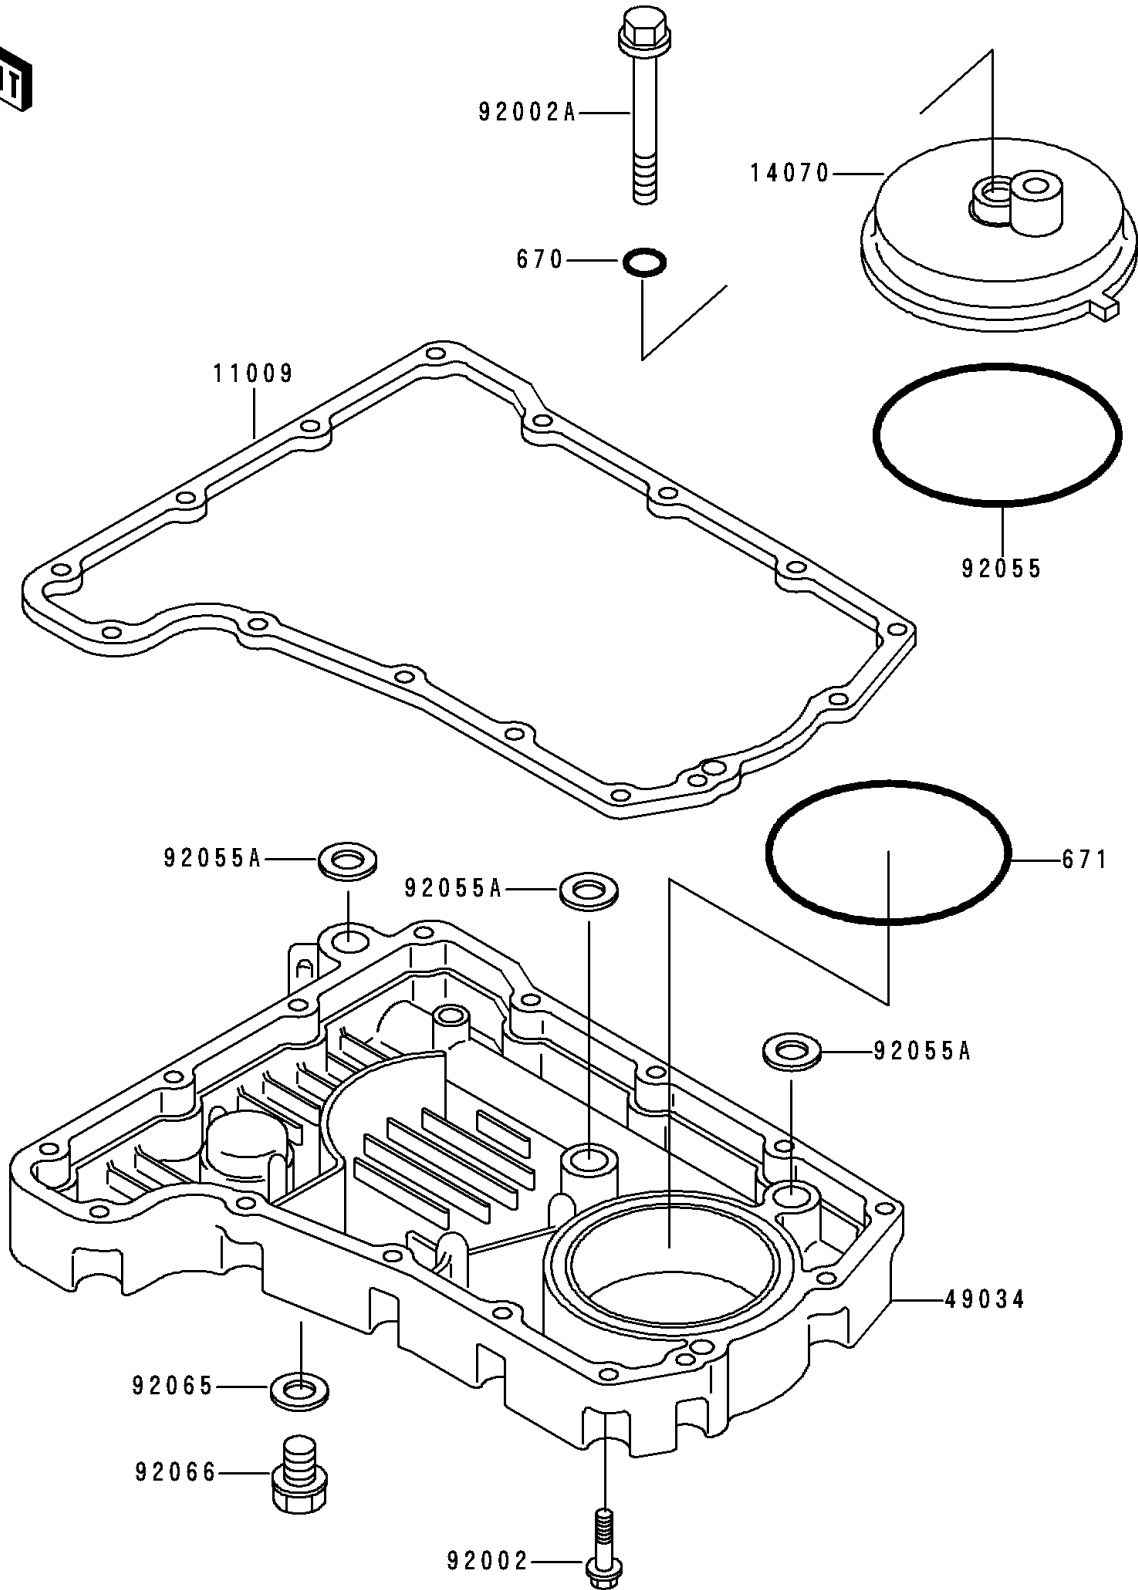

1991 Zephyr 750 PARTS DIAGRAM

Breather Body/Oil Pan

E1432

1991 Zephyr 750 PARTS LIST

Breather Body/Oil Pan

ITEM NAME	PART NUMBER	QUANTITY
O RING,8MM (Ref # 670)	670B1508	1
O RING,90MM (Ref # 671)	671B2590	1
GASKET,OIL PAN (Ref # 11009)	11009-1983	1
BODY-BREATHER (Ref # 14070)	14070-1077	1
PAN-OIL (Ref # 49034)	49034-1091	1
BOLT,6X25 (Ref # 92002)	92002-1089	15
BOLT,8X72 (Ref # 92002A)	92002-1329	1
RING-O,91.6X3.4 (Ref # 92055)	92055-052	1
RING-O,19.5MM (Ref # 92055A)	92055-077	3
GASKET,12X22X2,DRAIN PLUG (Ref # 92065)	92065-097	1
PLUG,OIL DRAIN,12X15 (Ref # 92066)	92066-1174	1