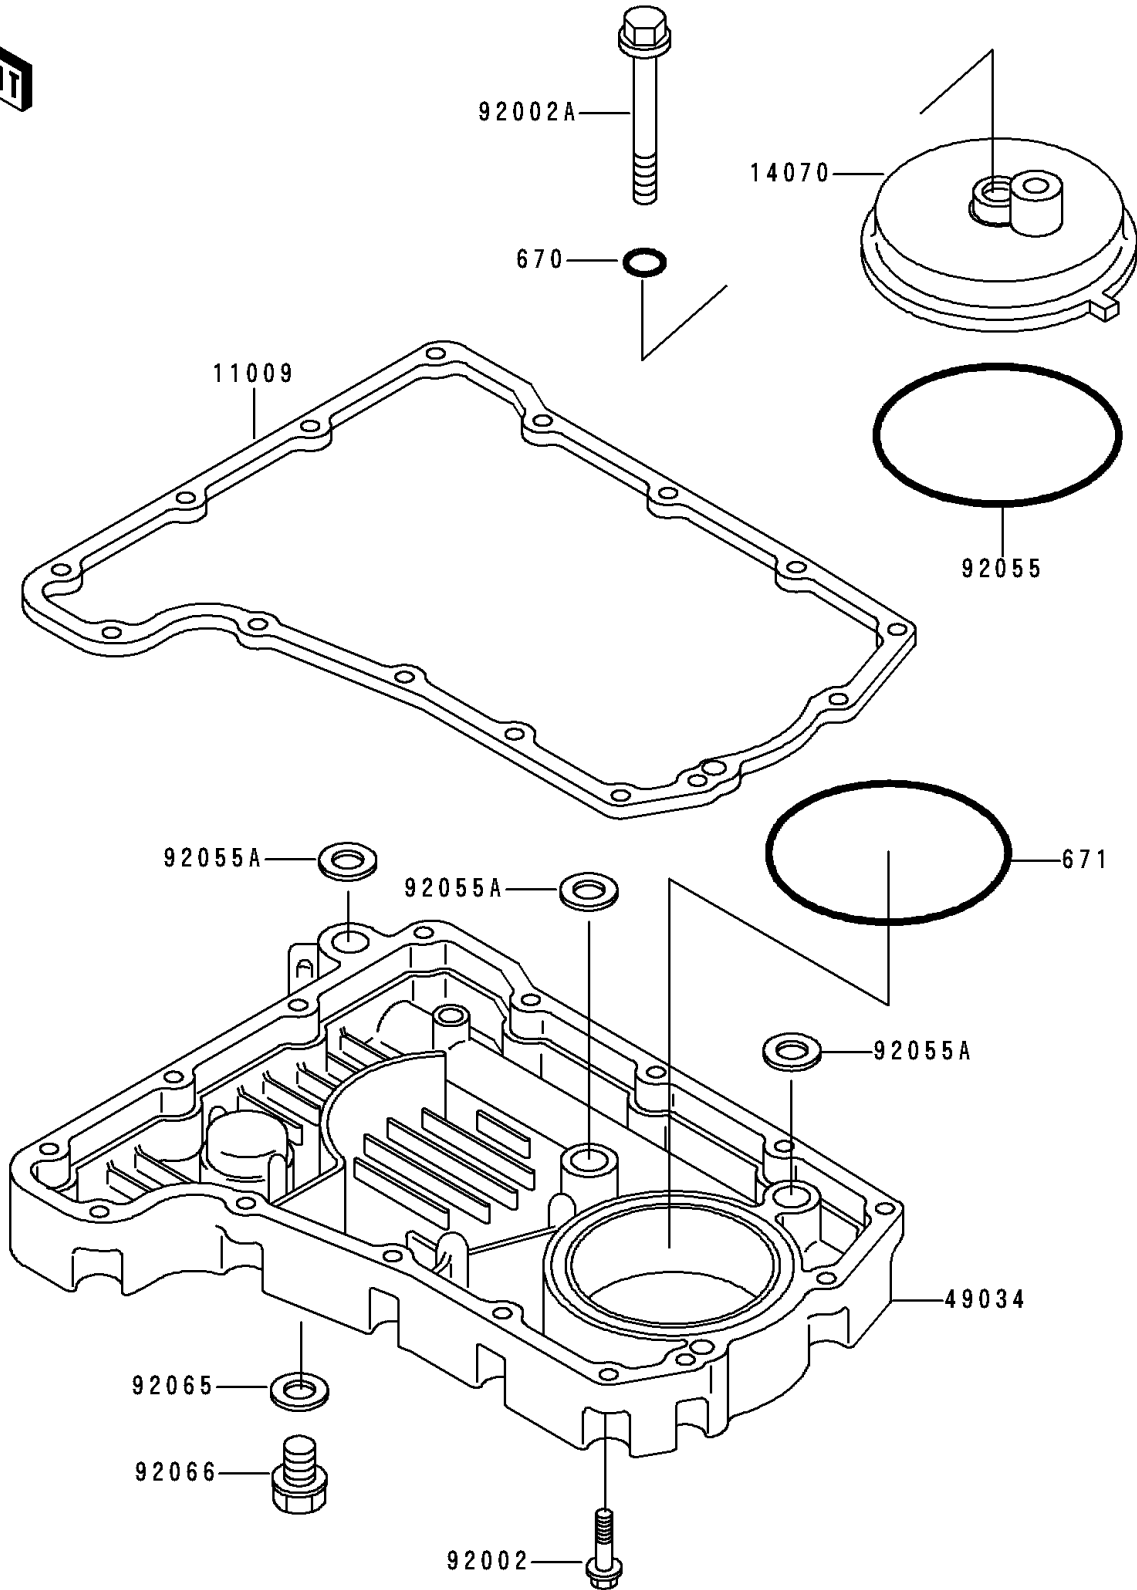

1992 Zephyr 750 PARTS DIAGRAM

Breather Body/Oil Pan

E1432

1992 Zephyr 750 PARTS LIST

Breather Body/Oil Pan

ITEM NAME	PART NUMBER	QUANTITY
O RING,8MM (Ref # 670)	670B1508	1
O RING,90MM (Ref # 671)	671B2590	1
GASKET,OIL PAN (Ref # 11009)	11009-1983	1
BODY-BREATHER (Ref # 14070)	14070-1077	1
PAN-OIL (Ref # 49034)	49034-1091	1
BOLT,6X25 (Ref # 92002)	92002-1089	15
BOLT,8X72 (Ref # 92002A)	92002-1329	1
RING-O,91.6X3.4 (Ref # 92055)	92055-052	1
RING-O,19.5MM (Ref # 92055A)	92055-077	3
GASKET,12X22X2,DRAIN PLUG (Ref # 92065)	92065-097	1
PLUG,OIL DRAIN,12X15 (Ref # 92066)	92066-1174	1