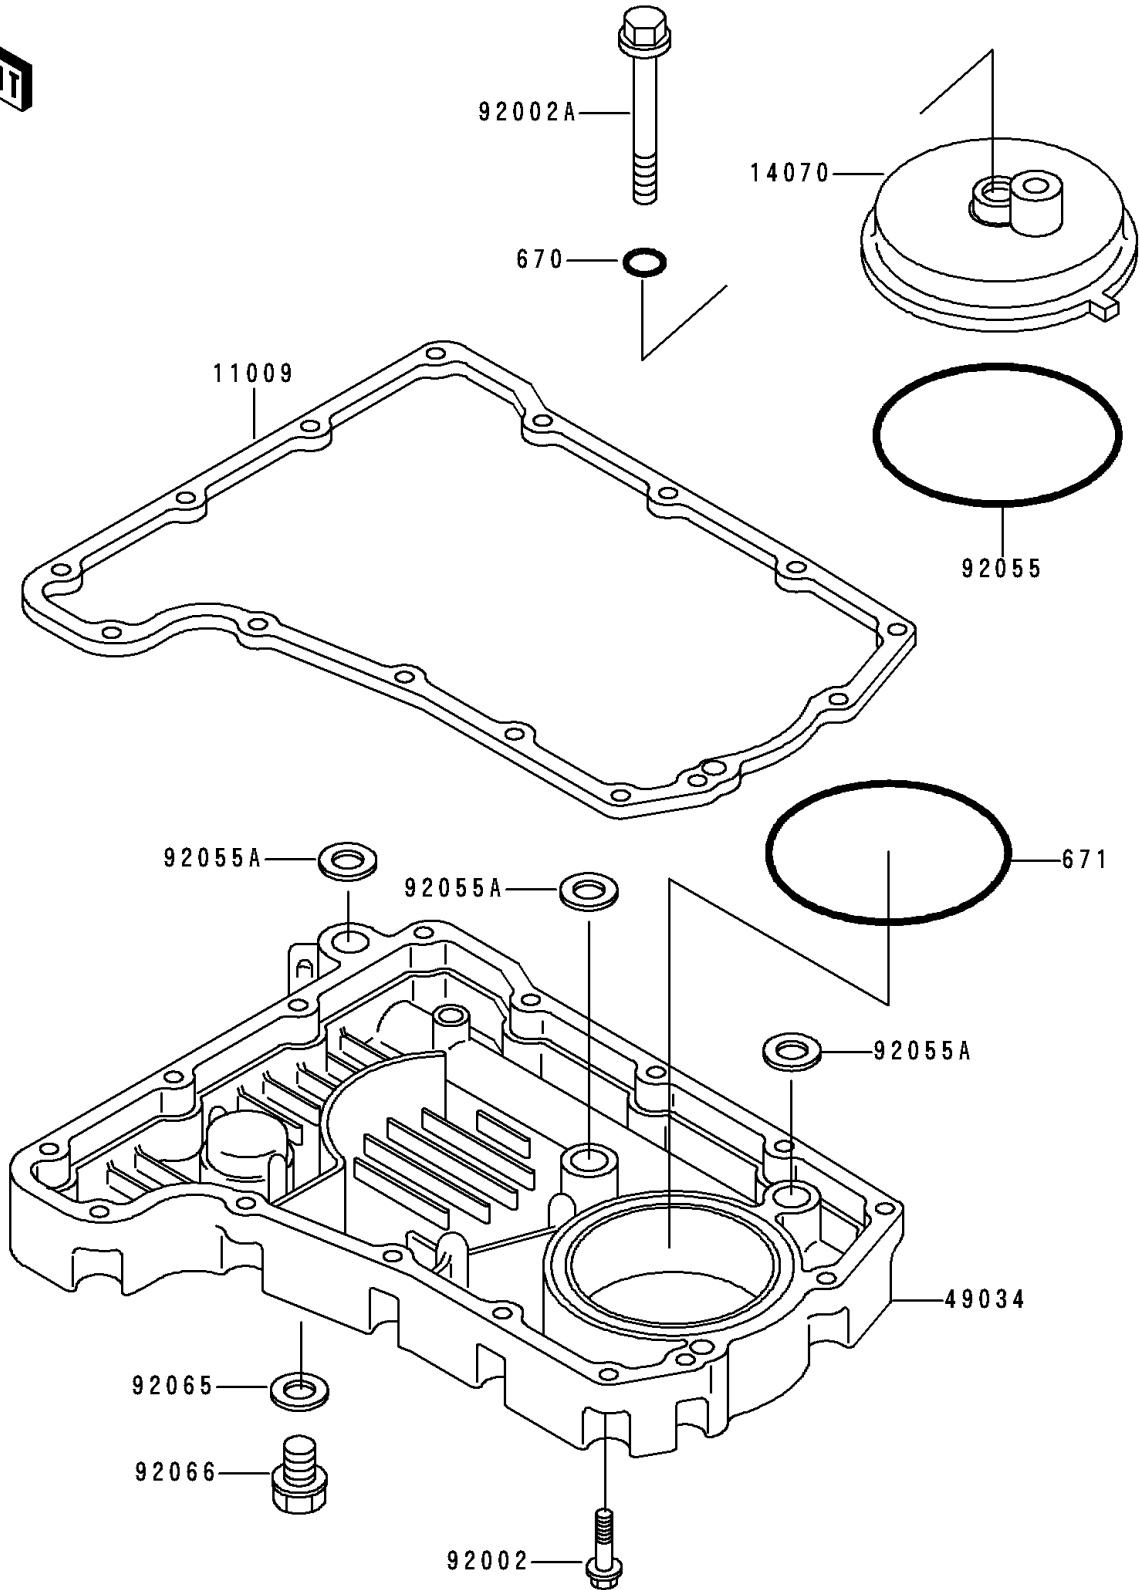

# 1993 Zephyr 750 PARTS DIAGRAM

Breather Body/Oil Pan

E1432

# 1993 Zephyr 750 PARTS LIST

## Breather Body/Oil Pan

ITEM NAME	PART NUMBER	QUANTITY
O RING,8MM (Ref # 670)	670B1508	1
O RING,90MM (Ref # 671)	671B2590	1
GASKET,OIL PAN (Ref # 11009)	11009-1983	1
BODY-BREATHER (Ref # 14070)	14070-1077	1
PAN-OIL (Ref # 49034)	49034-1091	1
BOLT,6X25 (Ref # 92002)	92002-1089	15
BOLT,8X72 (Ref # 92002A)	92002-1329	1
RING-O,91.6X3.4 (Ref # 92055)	92055-052	1
RING-O,19.5MM (Ref # 92055A)	92055-077	3
GASKET,12X22X2,DRAIN PLUG (Ref # 92065)	92065-097	1
PLUG,OIL DRAIN,12X15 (Ref # 92066)	92066-1174	1