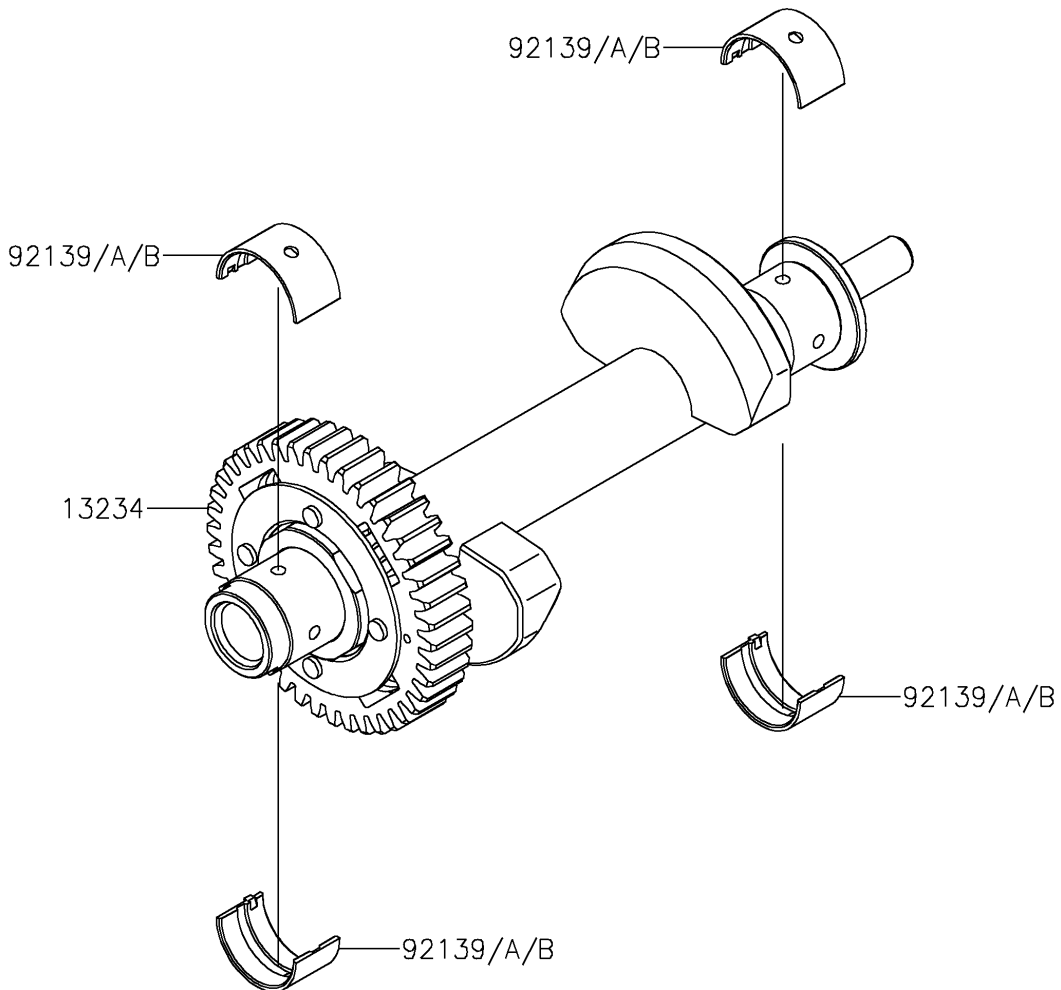

2023 Vulcan® S CAFÉ PARTS DIAGRAM

Balancer

E1323

2023 Vulcan® S CAFÉ PARTS LIST

Balancer

| ITEM NAME | PART NUMBER | QUANTITY |
|---------------------------------------|-------------|----------|
| SHAFT-COMP,BALANCER (Ref # 13234) | 13234-0602 | 1 |
| BUSHING,BALANCER,BLUE (Ref # 92139) | 92139-0117 | 4 |
| BUSHING,BALANCER,BLACK (Ref # 92139A) | 92139-0118 | AR |
| BUSHING,BALANCER,BROWN (Ref # 92139B) | 92139-0119 | AR |