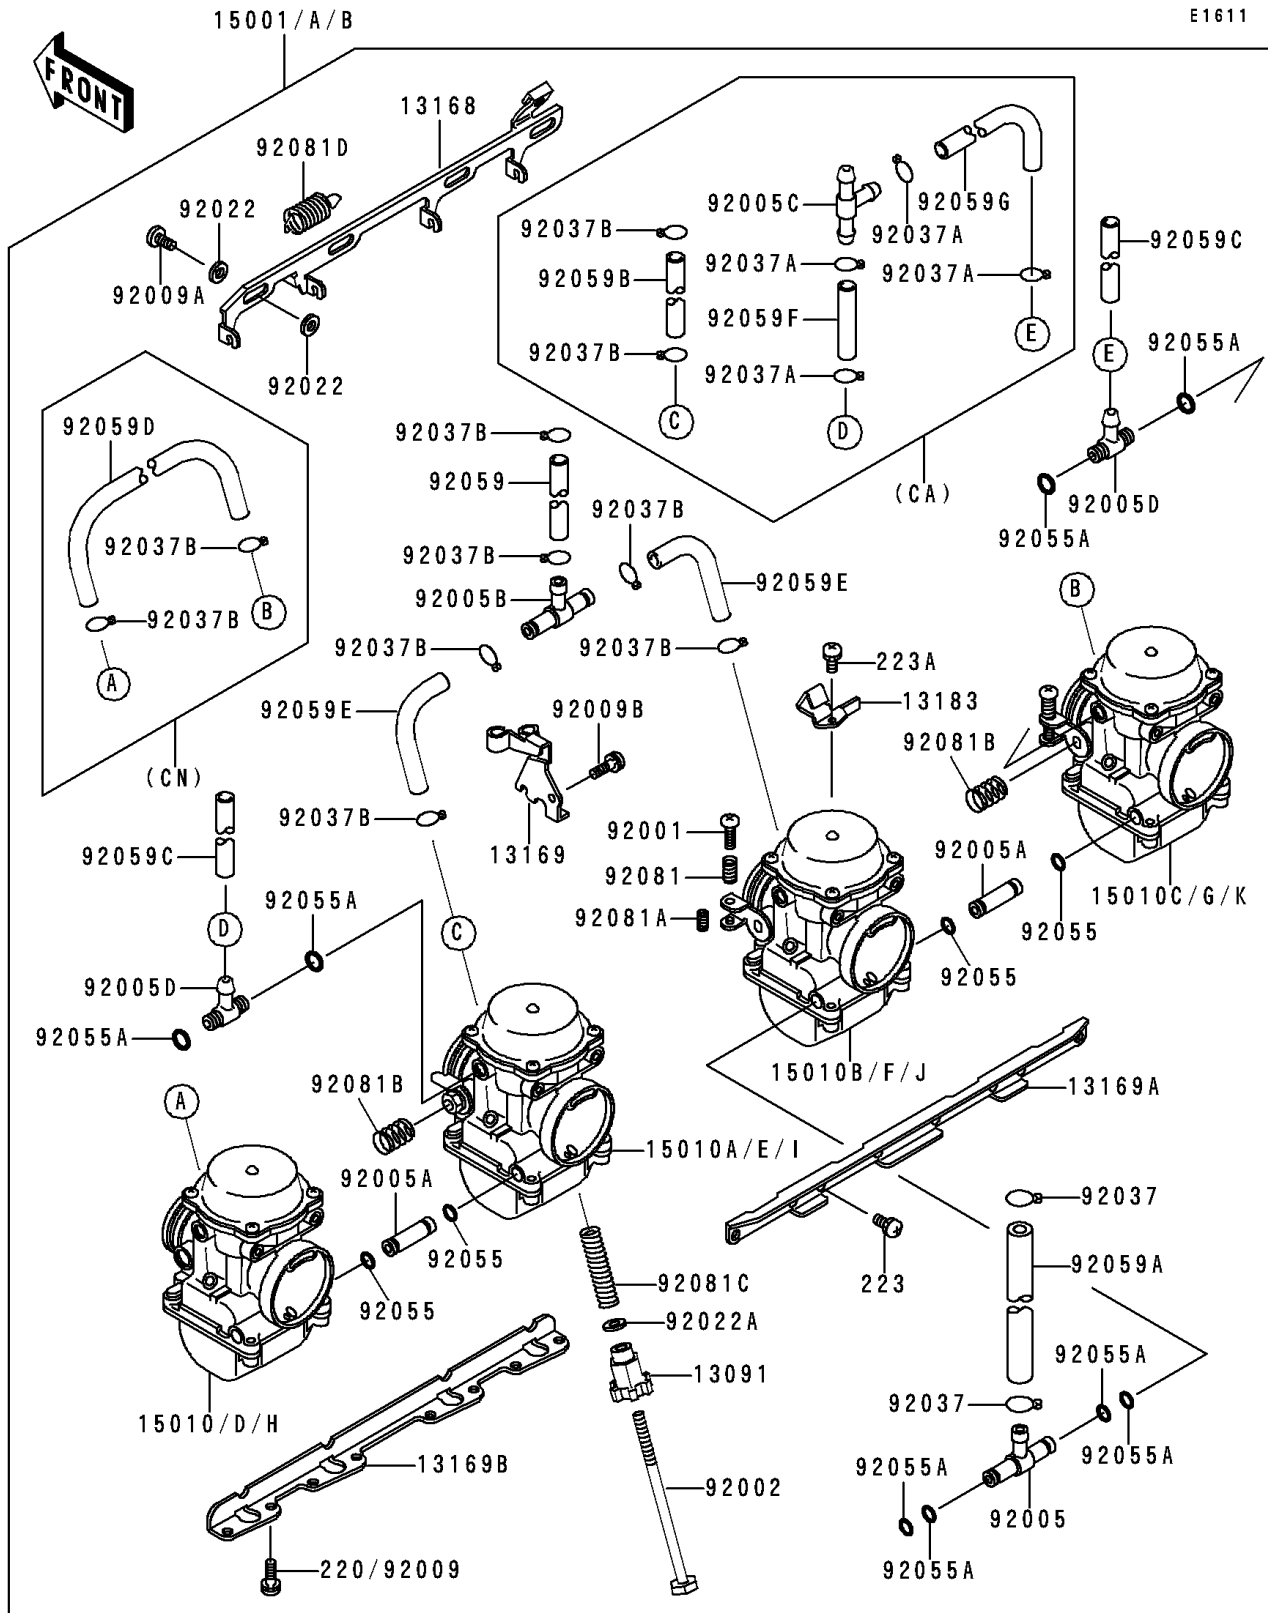

1991 Zephyr 750 PARTS DIAGRAM

Carburetor

E1611

1991 Zephyr 750 PARTS LIST

Carburetor

ITEM NAME	PART NUMBER	QUANTITY
HOLDER,THROTTLE STOP SCREW (Ref # 13091)	13091-1382	1
LEVER,STARTER (Ref # 13168)	13168-1280	1
PLATE,THROTTLE CABLE (Ref # 13169)	13169-1962	1
PLATE,CARBURETOR STAY,UPP (Ref # 13169A)	13169-1963	1
PLATE,CARBURETOR STAY,LWR,6MM (Ref # 13169B)	13169-1964	1
PLATE,STARTER CABLE (Ref # 13183)	13183-1033	1
CARBURETOR-ASSY (Ref # 15001)	15001-1678	1
CARBURETOR-ASSY (Ref # 15001A)	15001-1682	1
CARBURETOR-ASSY (Ref # 15001B)	15001-1695	1
CARBURETOR,LH,OUTSIDE (Ref # 15010)	15010-1167	1
CARBURETOR,LH,INSIDE (Ref # 15010A)	15010-1168	1
CARBURETOR,RH,INSIDE (Ref # 15010B)	15010-1169	1
CARBURETOR,RH,OUTSIDE (Ref # 15010C)	15010-1170	1
CARBURETOR,LH,OUTSIDE (Ref # 15010D)	15010-1176	1
CARBURETOR,LH,INSIDE (Ref # 15010E)	15010-1177	1
CARBURETOR,RH,INSIDE (Ref # 15010F)	15010-1178	1
CARBURETOR,RH,OUTSIDE (Ref # 15010G)	15010-1179	1
CARBURETOR,LH,OUTSIDE (Ref # 15010H)	15010-1180	1
CARBURETOR,LH,INSIDE (Ref # 15010I)	15010-1181	1
CARBURETOR,RH,INSIDE (Ref # 15010J)	15010-1182	1
CARBURETOR,RH,OUTSIDE (Ref # 15010K)	15010-1183	1
BOLT,THROTTLE ADJUST (Ref # 92001)	92001-1998	3
BOLT,THROTTLE STOP SCREW (Ref # 92002)	92002-1552	1
FITTING,FUEL,T-TYPE (Ref # 92005)	92005-1108	1
FITTING,FUEL,I-TYPE (Ref # 92005A)	92005-1109	2
FITTING,FUEL,T-TYPE (Ref # 92005B)	92005-1112	1
SCREW-PAN-CROS,5X14 (Ref # 220)	220D0514	8
SCREW-PAN-WS-CROS (Ref # 223)	223C0510	8
SCREW-PAN-WS-CROS (Ref # 223A)	223D0410	1