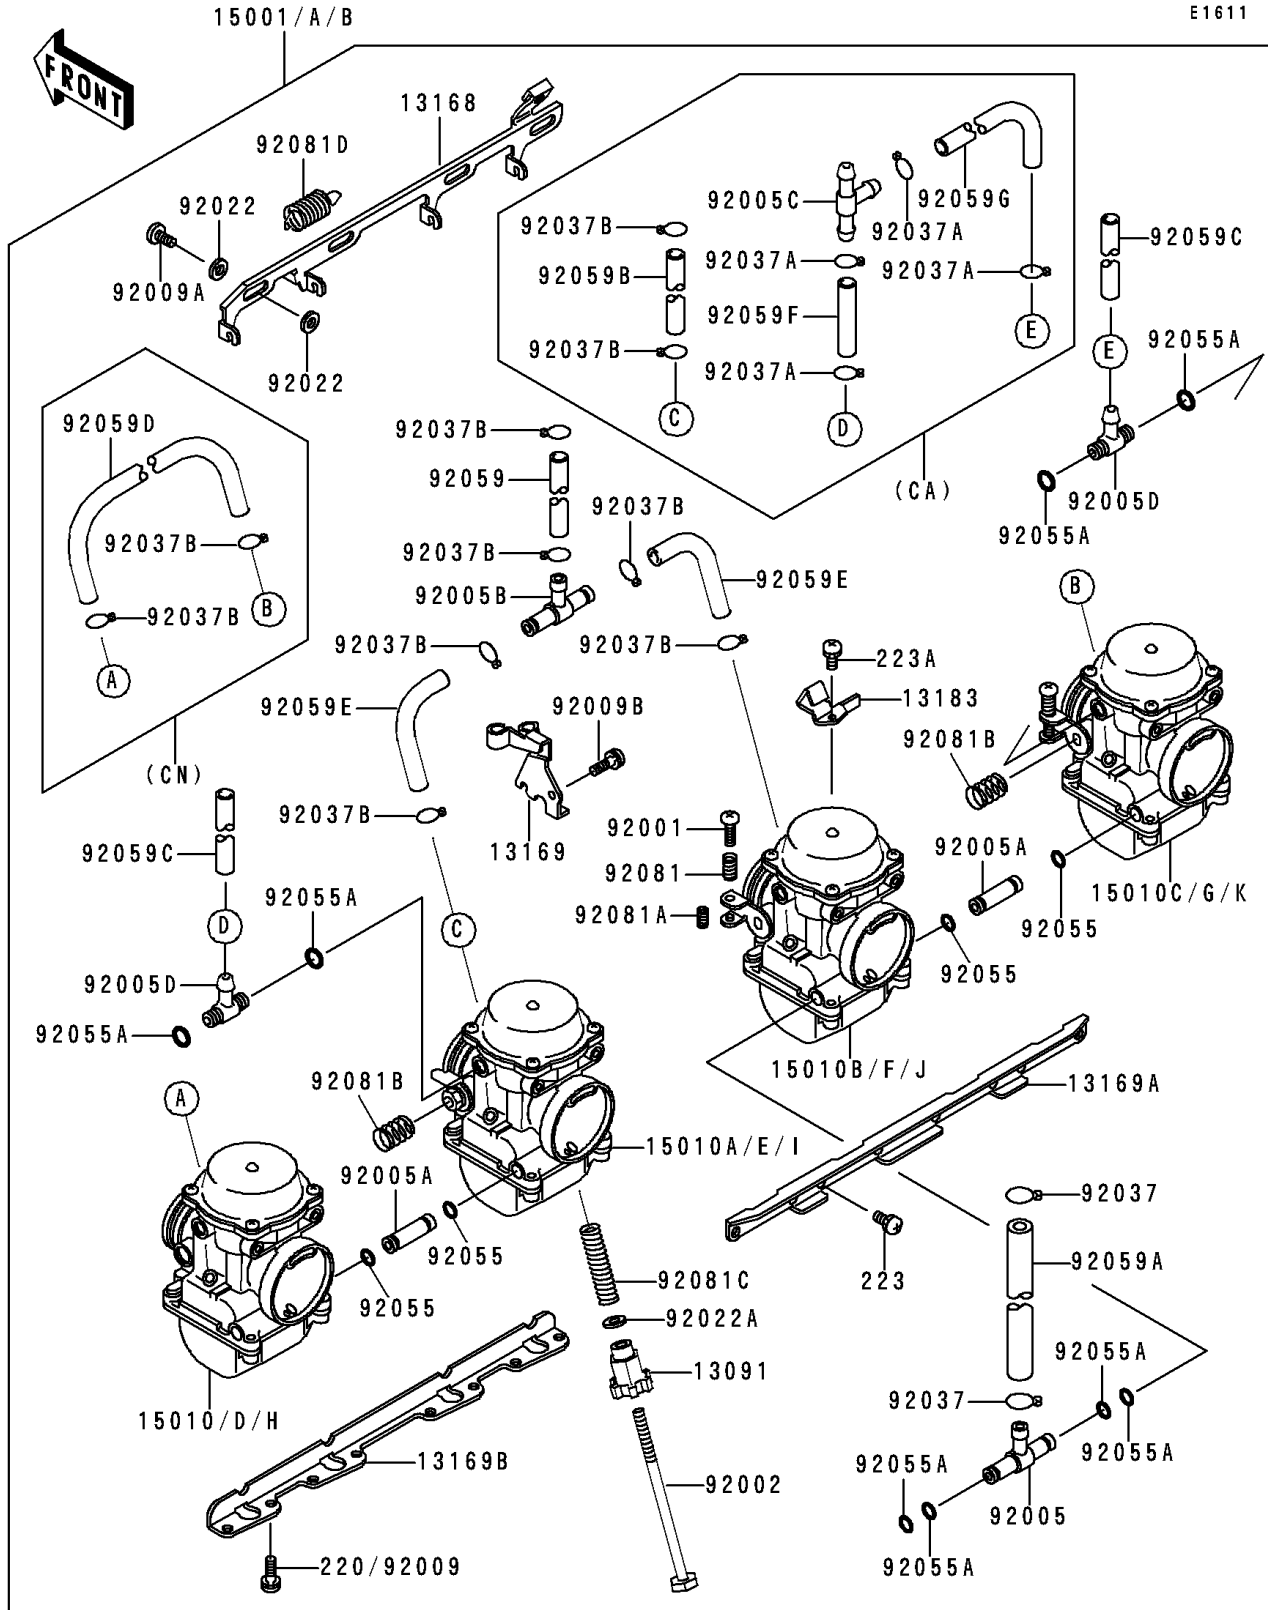

1991 Zephyr 750 PARTS DIAGRAM

Carburetor

E1611