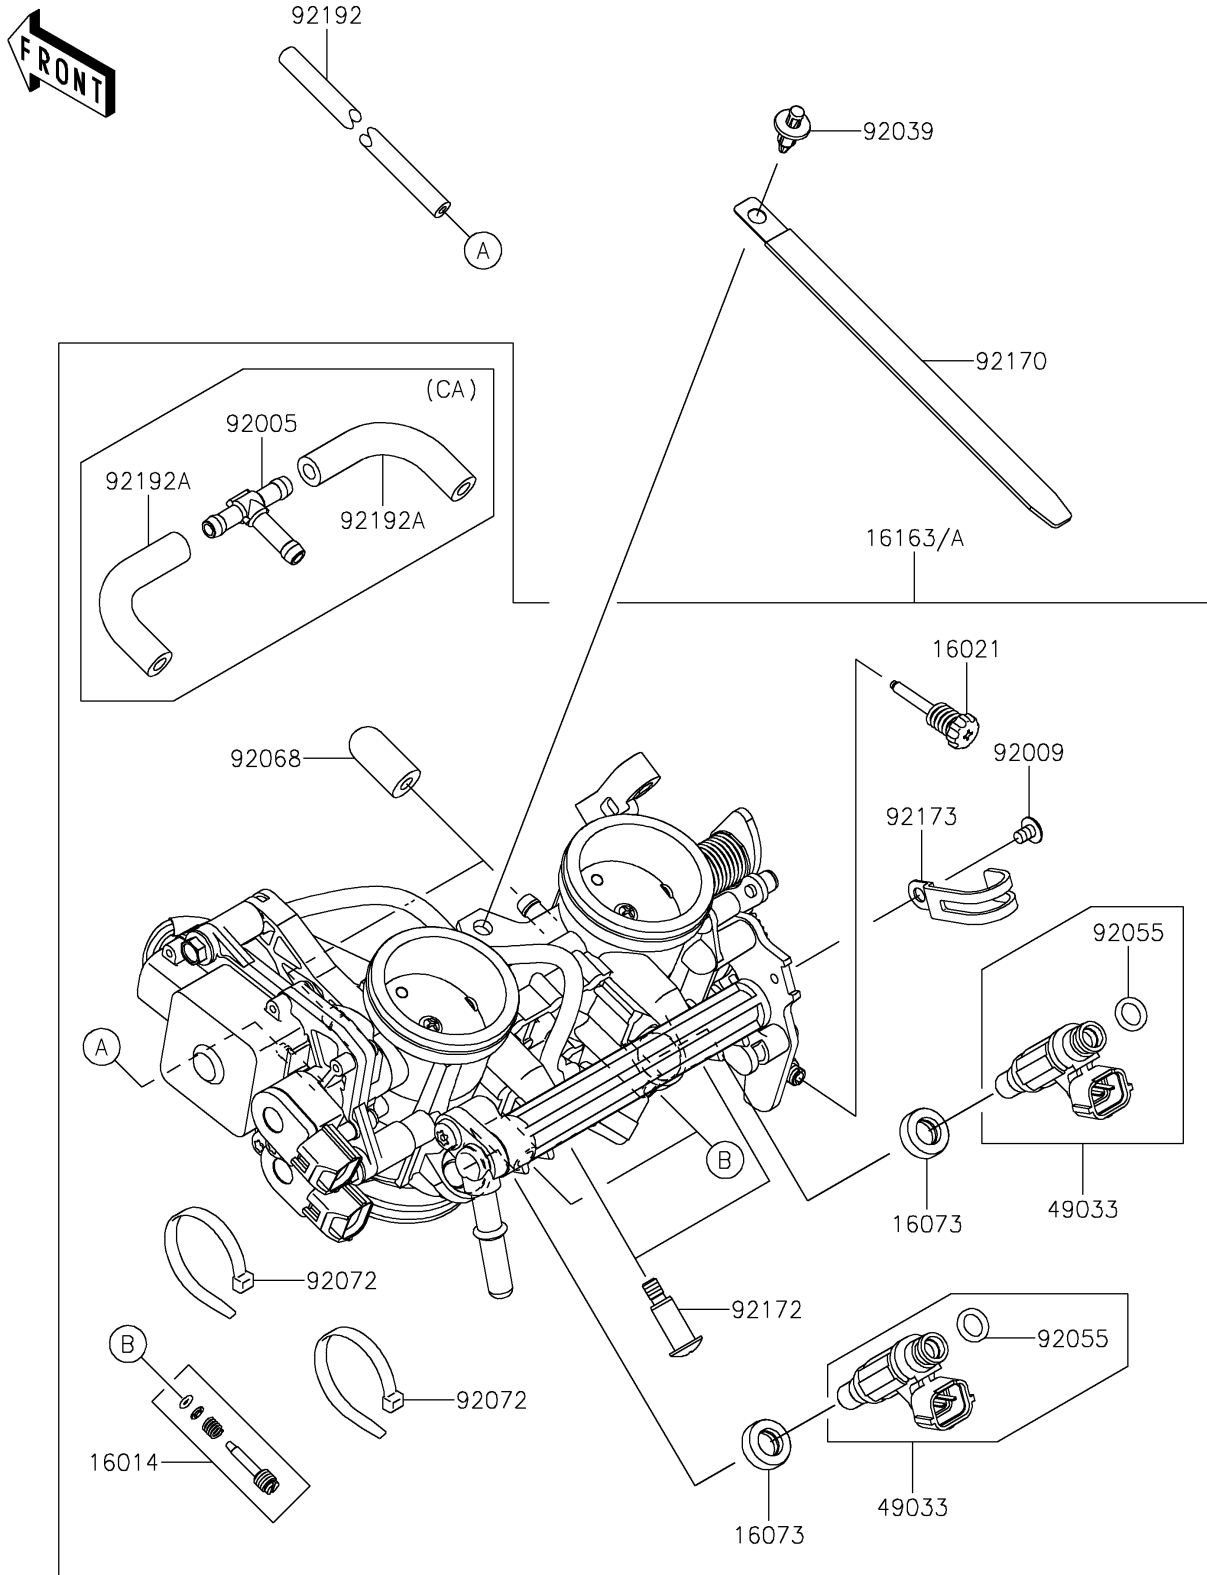

2023 Vulcan® S CAFÉ PARTS DIAGRAM

Throttle

E1510

2023 Vulcan® S CAFÉ PARTS LIST

Throttle

ITEM NAME	PART NUMBER	QUANTITY
SCREW-PILOT AIR (Ref # 16014)	16014-0002	2
SCREW-THROTTLE STOP (Ref # 16021)	16021-0033	1
INSULATOR (Ref # 16073)	16073-3707	2
THROTTLE-ASSY (Ref # 16163A)	16163-0838	1
NOZZLE-INJECTION (Ref # 49033)	49033-0011	2
FITTING,3WAY (Ref # 92005)	92005-0730	1
SCREW,CLAMP (Ref # 92009)	92009-1860	1
RIVET (Ref # 92039)	92039-0068	1
RING-O,INJECTION NOZZLE (Ref # 92055)	92055-1622	2
BAND,SUB-HARNESS (Ref # 92072)	92072-0012	2
CLAMP,L=150 (Ref # 92170)	92170-1114	1
SCREW,PIPE INJECTION (Ref # 92172)	92172-0064	2
CLAMP (Ref # 92173)	92173-0288	1
TUBE,3X6.7X300 (Ref # 92192)	92192-0977	1
TUBE (Ref # 92192A)	92192-1045	2