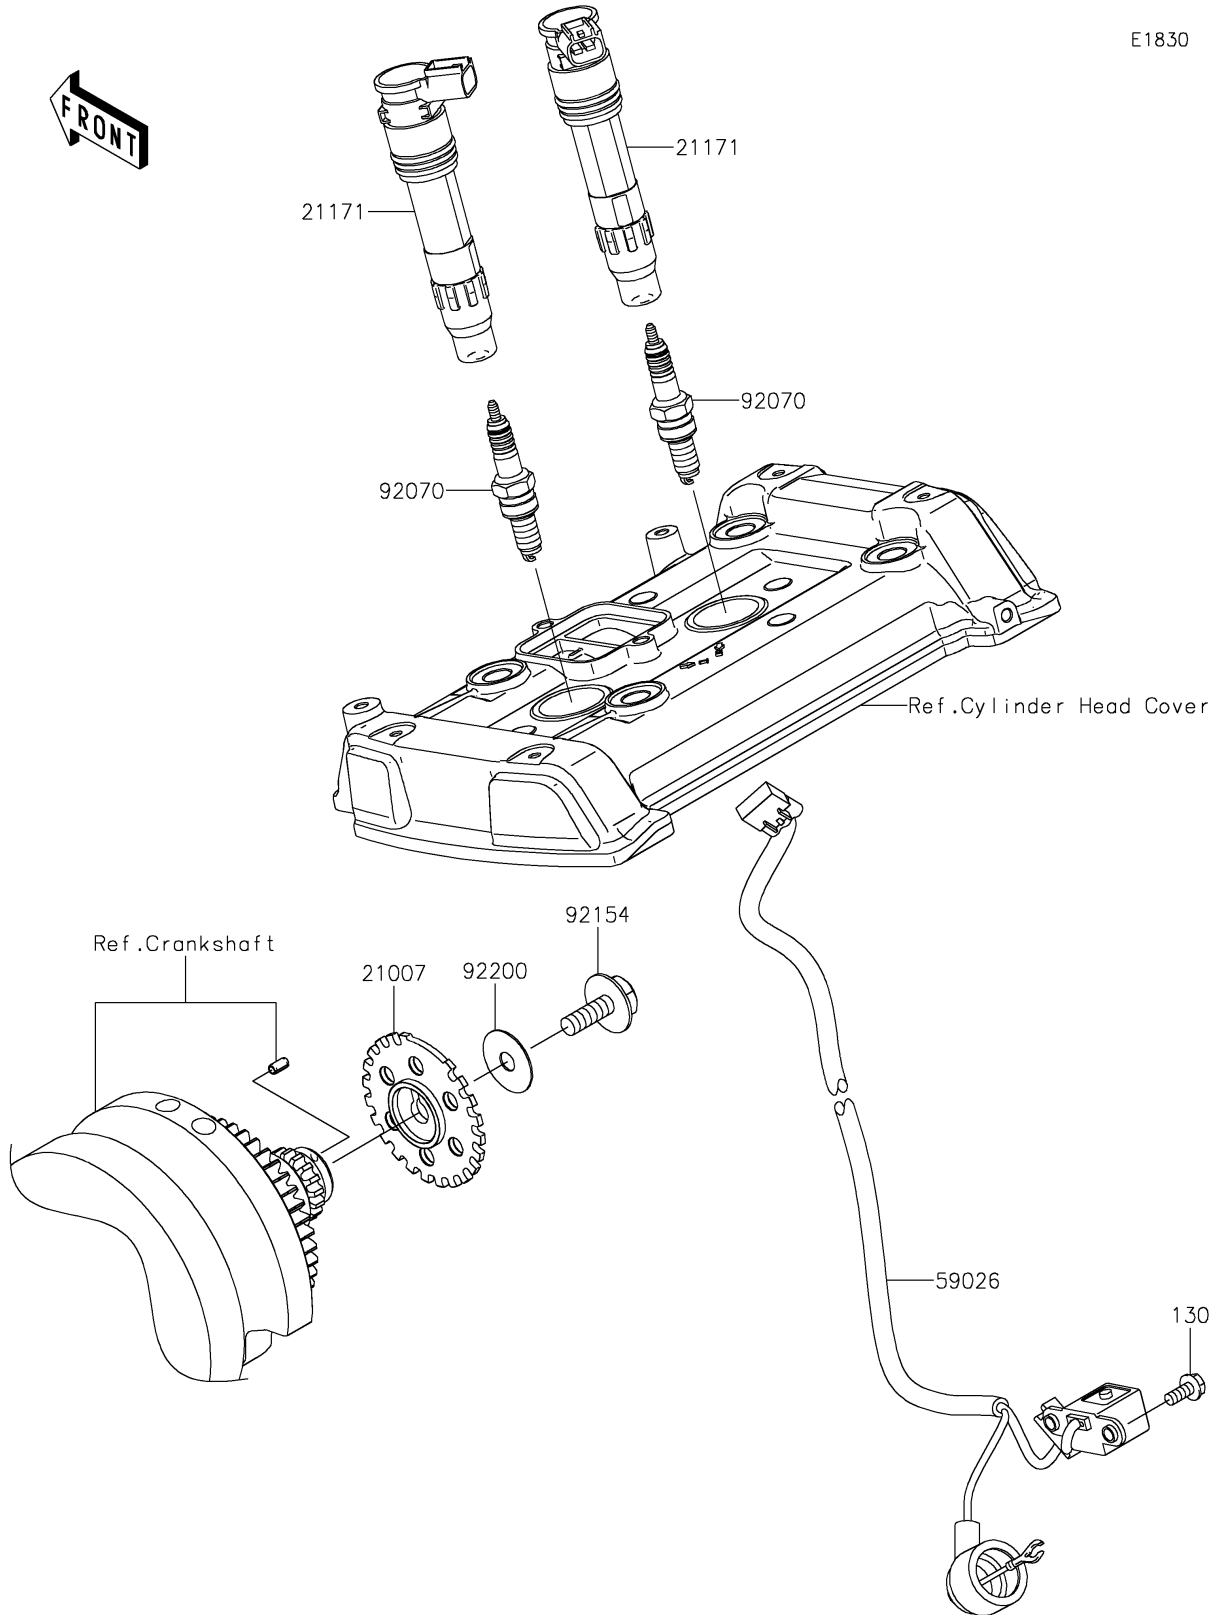

2022 Vulcan® S CAFÉ PARTS DIAGRAM

Ignition System

E1830

2022 Vulcan® S CAFÉ PARTS LIST

Ignition System

| ITEM NAME | PART NUMBER | QUANTITY |
|--------------------------------------|-------------|----------|
| ROTOR (Ref # 21007) | 21007-0623 | 1 |
| COIL-ASSY-IGNITION (Ref # 21171) | 21171-0033 | 2 |
| COIL-PULSING (Ref # 59026) | 59026-0040 | 1 |
| PLUG-SPARK,CR9EIA(NGK) (Ref # 92070) | 92070-0014 | 2 |
| BOLT,FLANGED,8X23 (Ref # 92154) | 92154-0187 | 1 |
| WASHER,8.5X28X0.8 (Ref # 92200) | 92200-0274 | 1 |
| BOLT-FLANGED,5X12 (Ref # 130) | 130BA0512 | 2 |