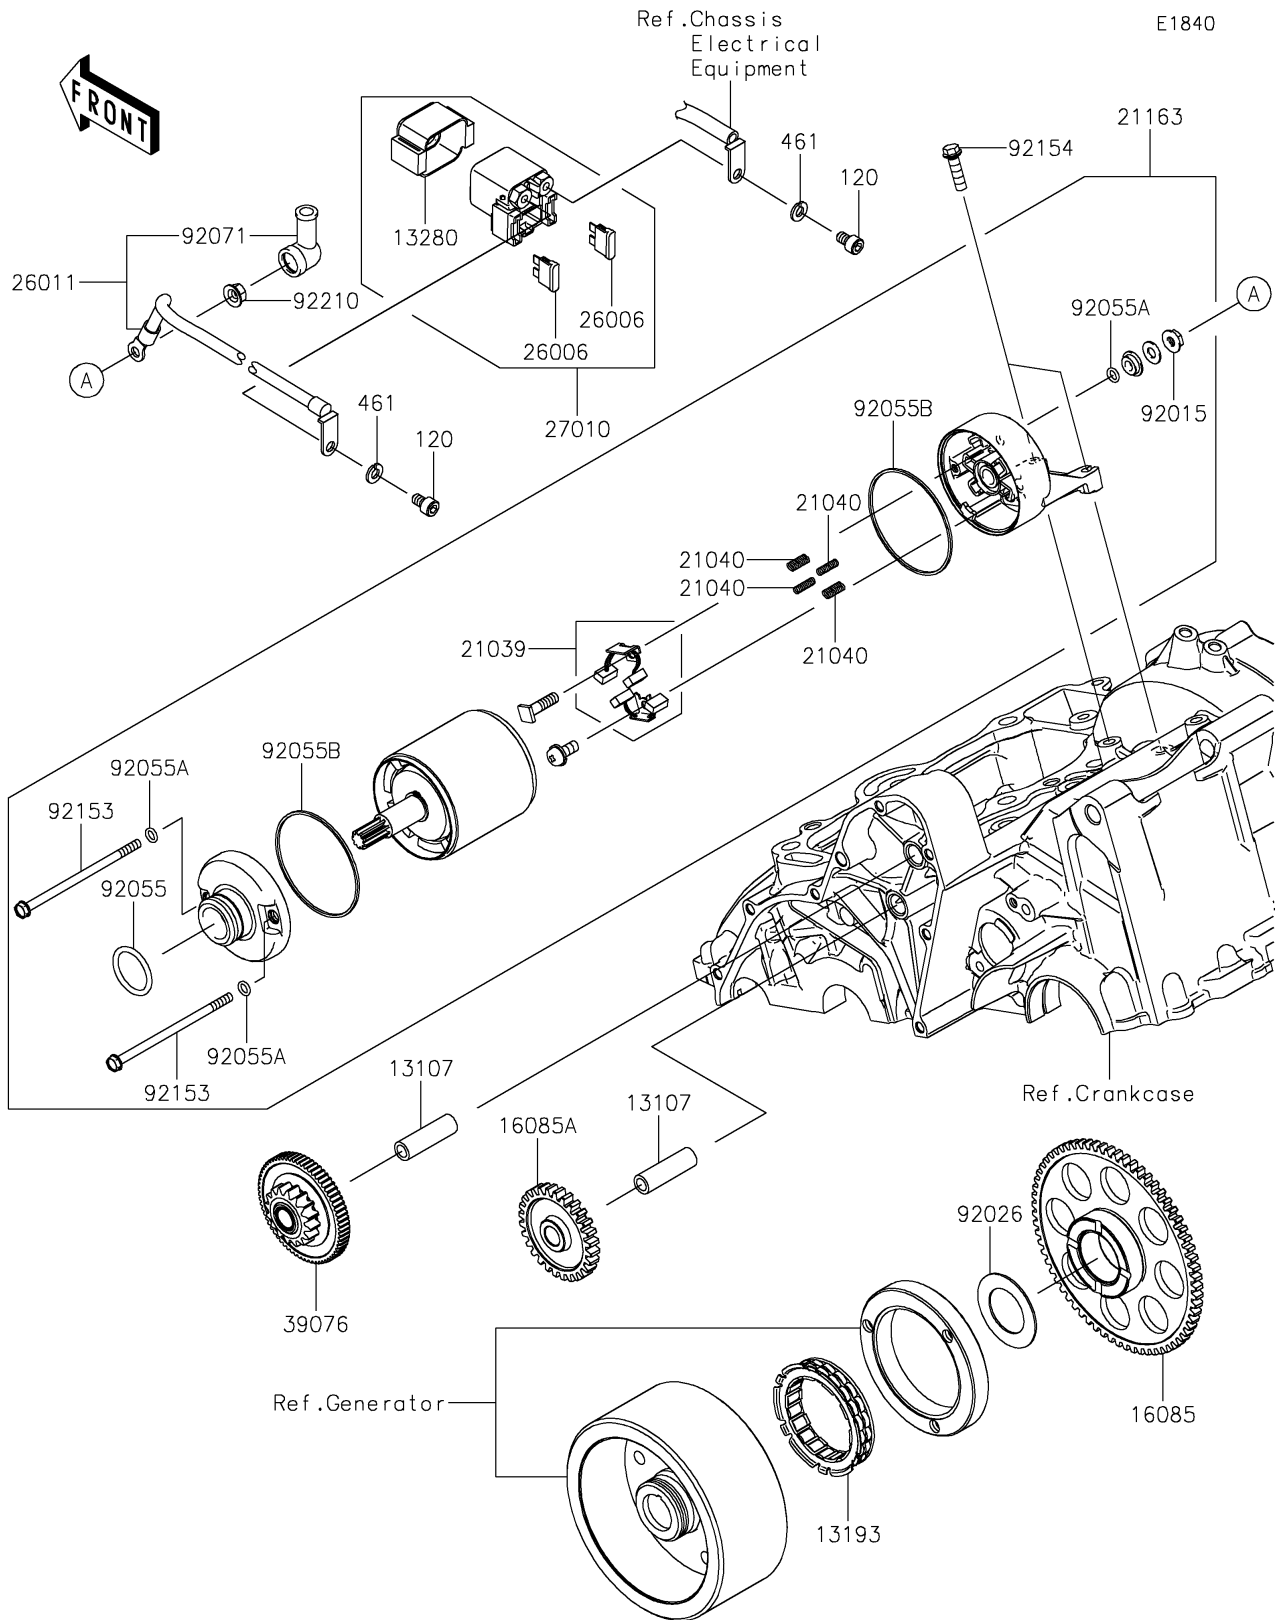

2022 Vulcan® S CAFÉ PARTS DIAGRAM

Starter Motor

2022 Vulcan® S CAFÉ PARTS LIST

Starter Motor

ITEM NAME	PART NUMBER	QUANTITY
SHAFT,IDLE GEAR (Ref # 13107)	13107-1106	2
CLUTCH-ASSY-ONEWAY (Ref # 13193)	13193-0006	1
HOLDER (Ref # 13280)	13280-0710	1
GEAR,67T (Ref # 16085)	16085-0076	1
GEAR,IDLE,28T (Ref # 16085A)	16085-0148	1
BRUSH,CARBON (Ref # 21039)	21039-0004	1
SPRING-BRUSH (Ref # 21040)	21040-0003	4
STARTER-ELECTRIC (Ref # 21163)	21163-0040	1
FUSE,BLADE,30A,GREEN (Ref # 26006)	26006-1006	2
WIRE-LEAD (Ref # 26011)	26011-0859	1
SWITCH,MAGNETIC (Ref # 27010)	27010-0709	1
LIMITER,16T&66T (Ref # 39076)	39076-0034	1
NUT,STARTER MOTOR (Ref # 92015)	92015-1476	1
SPACER,29.1X47.5X1.2 (Ref # 92026)	92026-087	1
RING-O (Ref # 92055)	92055-1276	1
RING-O,4.5X2.0 (Ref # 92055A)	92055-1370	3
RING-O,STARTER MOTOR (Ref # 92055B)	92055-1381	2
GROMMET (Ref # 92071)	92071-0024	1
BOLT (Ref # 92153)	92153-1783	2
BOLT,FLANGED,6X22 (Ref # 92154)	92154-0504	2
NUT,6MM (Ref # 92210)	92210-0188	1
BOLT-SOCKET,6X10 (Ref # 120)	120CB0610	2
WASHER-SPRING,6MM (Ref # 461)	461DB0600	2