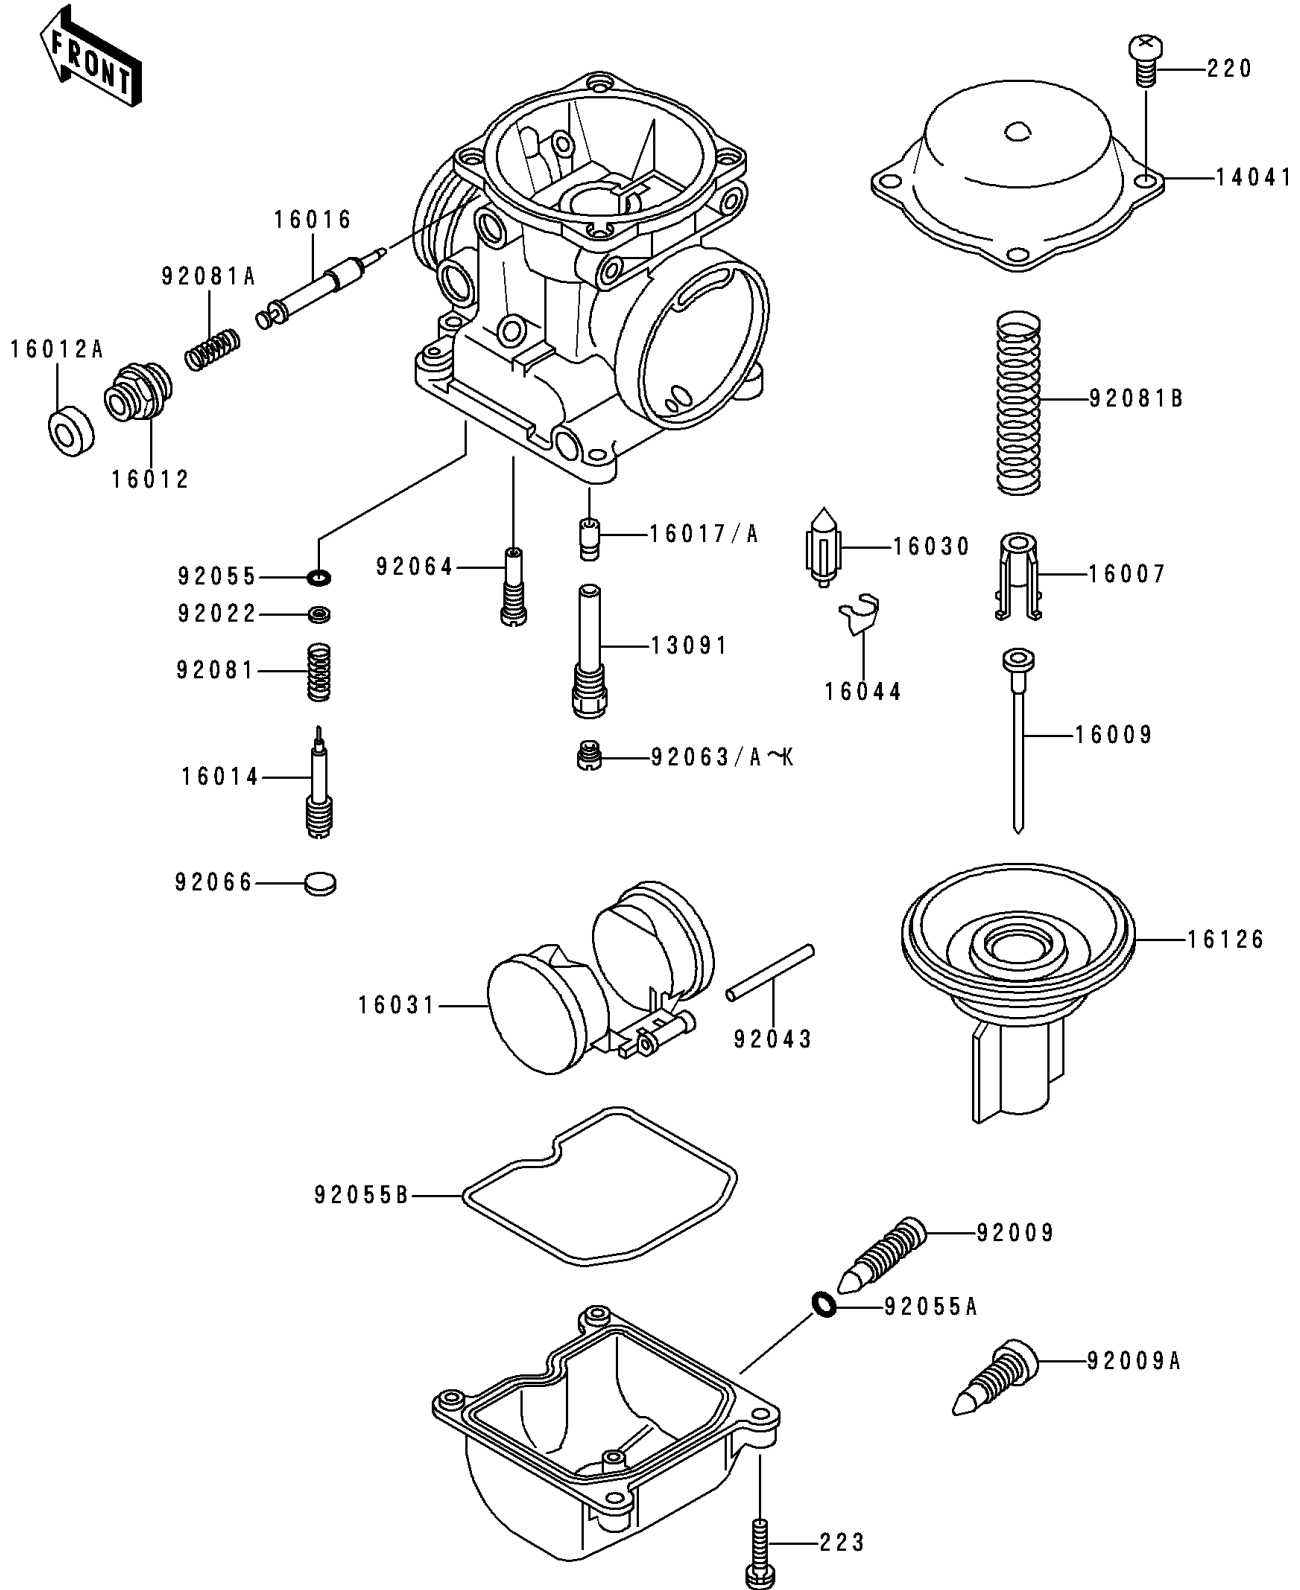

# 1991 Zephyr 750 PARTS DIAGRAM

Carburetor Parts

E1612

## Carburetor Parts

ITEM NAME	PART NUMBER	QUANTITY
HOLDER,NEEDLE JET (Ref # 13091)	13091-1406	4
TOP-CHAMBER,MIXING,OUTSIDE (Ref # 14041)	14041-1076	4
SEAT-SPRING,THROTTLE VALVE (Ref # 16007)	16007-1120	4
NEEDLE-JET,N52S (Ref # 16009)	16009-1647	4
CAP-STARTER PLUNGER (Ref # 16012)	16012-1051	4
CAP-STARTER PLUNGER (Ref # 16012A)	16012-1052	4
SCREW-PILOT AIR (Ref # 16014)	16014-1054	4
PLUNGER,STARTER (Ref # 16016)	16016-1061	4
JET-NEEDLE (Ref # 16017)	16017-1285	4
JET-NEEDLE,01D34 (Ref # 16017A)	16017-1286	4
VALVE-FLOAT (Ref # 16030)	16030-1007	4
FLOAT (Ref # 16031)	16031-1056	4
CLAMP,FLOAT VALVE (Ref # 16044)	16044-007	4
VALVE,VACUUM (Ref # 16126)	16126-1160	4
SCREW,DRAIN,M6X1.0 (Ref # 92009)	92009-1095	4
SCREW,DRAIN,M6X0.75 (Ref # 92009A)	92009-1551	4
WASHER,PLAIN (Ref # 92022)	92022-1003	4
PIN,FLOAT (Ref # 92043)	92043-1207	4
RING-O,PILOT ADJUST (Ref # 92055)	92055-1002	4
RING-O,DRAIN SCREW (Ref # 92055A)	92055-1053	4
RING-O,FLOAT CHAMBER (Ref # 92055B)	92055-1222	4
JET-MAIN,2ND,#95 (Ref # 92063)	92063-1001	2
JET-MAIN,2ND,#95 (Ref # 92063A)	92063-1001	4
JET-MAIN,2ND,#90 (Ref # 92063B)	92063-1003	2
JET-MAIN,2ND,#90 (Ref # 92063C)	92063-1003	4
JET-MAIN,2ND,#92 (Ref # 92063D)	92063-1004	2
JET-MAIN,2ND,#92 (Ref # 92063E)	92063-1004	4
JET-MAIN,2ND,#98 (Ref # 92063F)	92063-1005	4
JET-MAIN,2ND,#100 (Ref # 92063G)	92063-1008	4

# 1991 Zephyr 750 PARTS LIST

## Carburetor Parts

ITEM NAME	PART NUMBER	QUANTITY
SCREW-PAN-CROS (Ref # 220)	220B0408	15
SCREW-PAN-WS-CROS (Ref # 223)	223C0416	16
JET-MAIN,2ND,#85 (Ref # 92063H)	92063-1023	4
JET-MAIN,2ND,#88 (Ref # 92063I)	92063-1024	2
JET-MAIN,2ND,#88 (Ref # 92063J)	92063-1024	4
JET-MAIN,2ND,#82 (Ref # 92063K)	92063-1044	4
JET-PILOT,#35 (Ref # 92064)	92064-1035	4
PLUG,PILOT AIR SCREW,6.9X2 (Ref # 92066)	92066-1051	4
SPRING,PILOT ADJUST SCREW (Ref # 92081)	92081-1002	4
SPRING,STARTER PLUNGER (Ref # 92081A)	92081-1761	4
SPRING,VACUUM VALVE (Ref # 92081B)	92081-1775	4