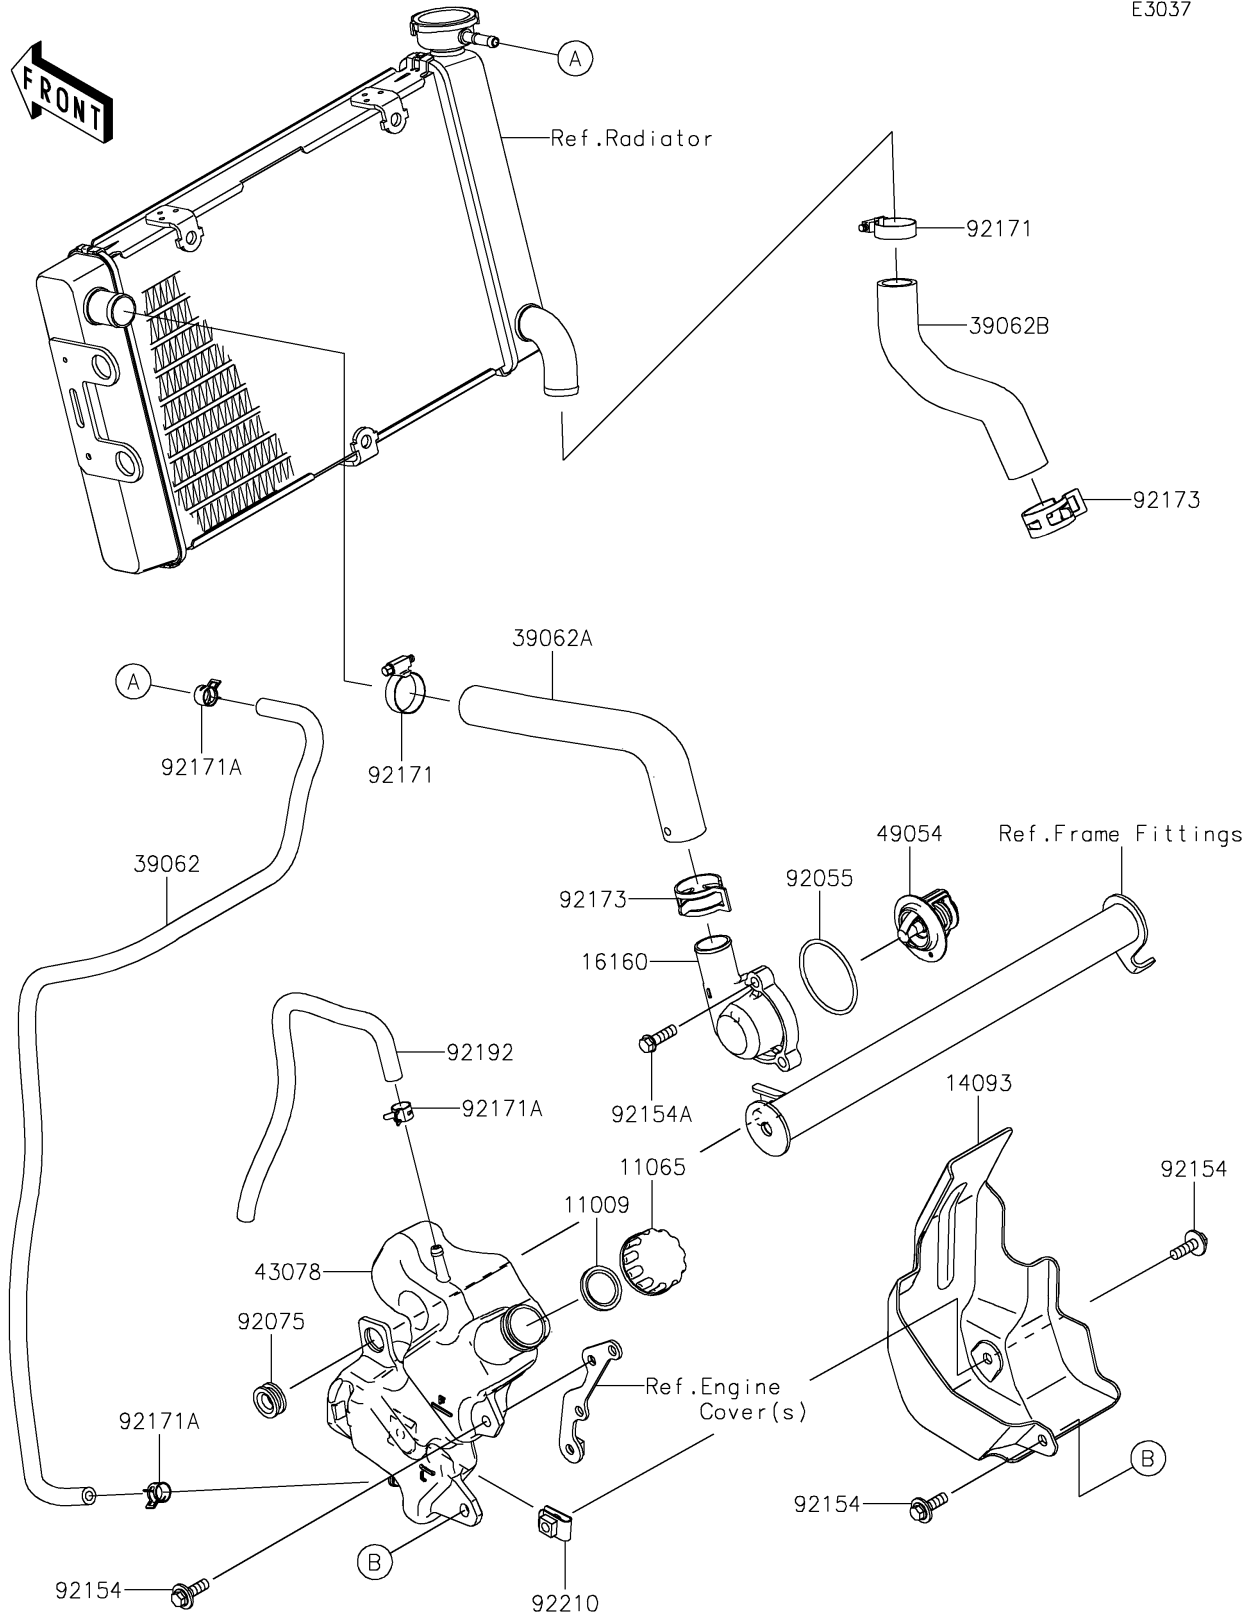

# 2022 Vulcan® S CAFÉ PARTS DIAGRAM

## Water Pipe

E3037

### Water Pipe

ITEM NAME	PART NUMBER	QUANTITY
GASKET,RESERVOIR TANK CAP (Ref # 11009)	11009-1145	1
CAP (Ref # 11065)	11065-0969	1
COVER,RESERVOIR (Ref # 14093)	14093-0098	1
BODY,THERMOSTAT (Ref # 16160)	16160-0830	1
HOSE-COOLING,RADI.-RESERVOIR (Ref # 39062)	39062-0670	1
HOSE-COOLING,HEAD-RADIATOR (Ref # 39062A)	39062-0753	1
HOSE-COOLING,RADIATOR-PUMP (Ref # 39062B)	39062-0754	1
RESERVOIR (Ref # 43078)	43078-0584	1
THERMOSTAT (Ref # 49054)	49054-0001	1
RING-O,46.7X2.4 (Ref # 92055)	92055-0992	1
DAMPER (Ref # 92075)	92075-1634	1
BOLT,FLANGED-WP,6X20 (Ref # 92154)	92154-1577	3
BOLT,FLANGED,6X20 (Ref # 92154A)	92154-1778	3
CLAMP (Ref # 92171)	92171-0337	2
CLAMP,10.5X8X0.7 (Ref # 92171A)	92171-1992	3
CLAMP (Ref # 92173)	92173-1416	2
TUBE,BREATHING (Ref # 92192)	92192-1387	1
NUT,CLIP,6MM (Ref # 92210)	92210-0933	1