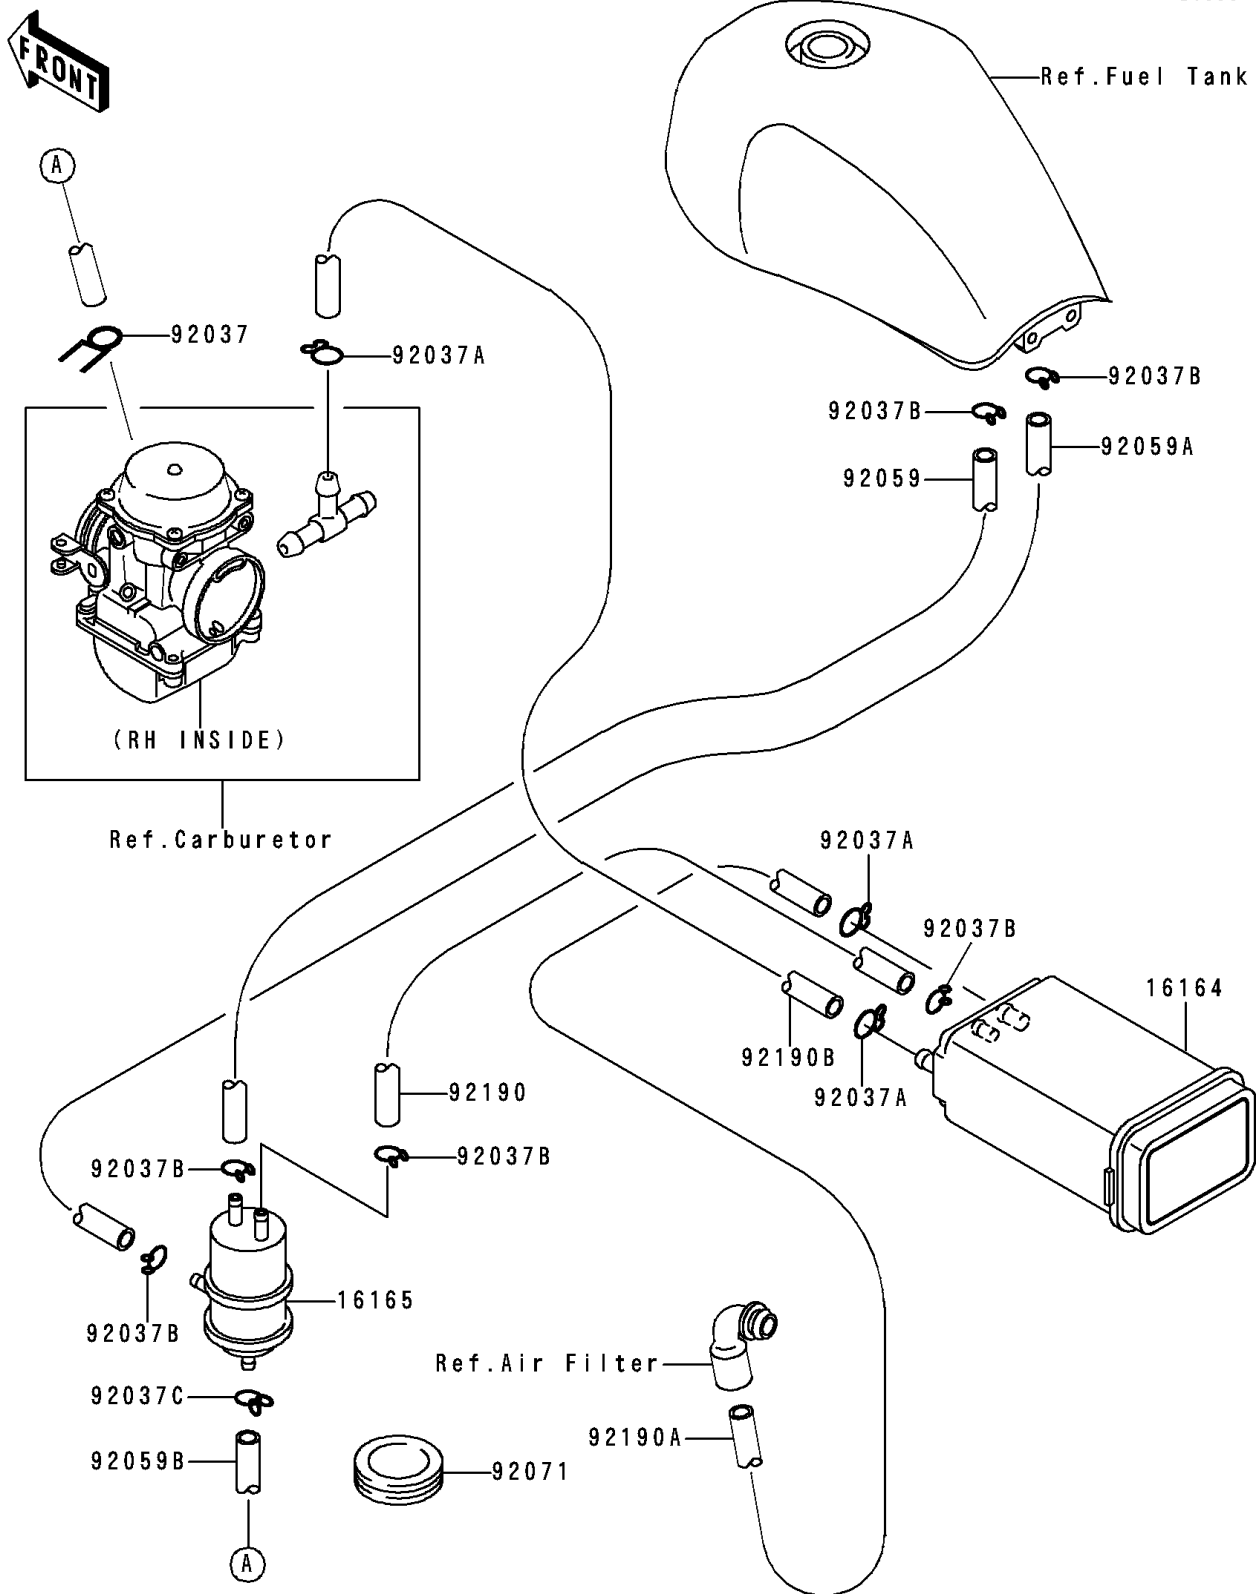

1991 Zephyr 750 PARTS DIAGRAM

Canister

E1650

1991 Zephyr 750 PARTS LIST

Canister

ITEM NAME	PART NUMBER	QUANTITY
CANISTER (Ref # 16164)	16164-1052	1
SEPARATOR (Ref # 16165)	16165-1001	1
CLAMP,TUBE (Ref # 92037)	92037-072	1
CLAMP,HOSE (Ref # 92037A)	92037-1104	3
CLAMP,TUBE (Ref # 92037B)	92037-147	6
CLAMP (Ref # 92037C)	92037-1712	1
TUBE,5X10X470,BLUE (Ref # 92059)	92059-1500	1
TUBE,5X10X430,RED (Ref # 92059A)	92059-1501	1
TUBE,4X9X550,WHITE (Ref # 92059B)	92059-1760	1
GROMMET,FUEL TANK (Ref # 92071)	92071-1035	2
TUBE,BLUE (Ref # 92190)	92190-1206	1
TUBE,GREEN (Ref # 92190A)	92190-1219	1
TUBE,YELLOW (Ref # 92190B)	92190-1220	1