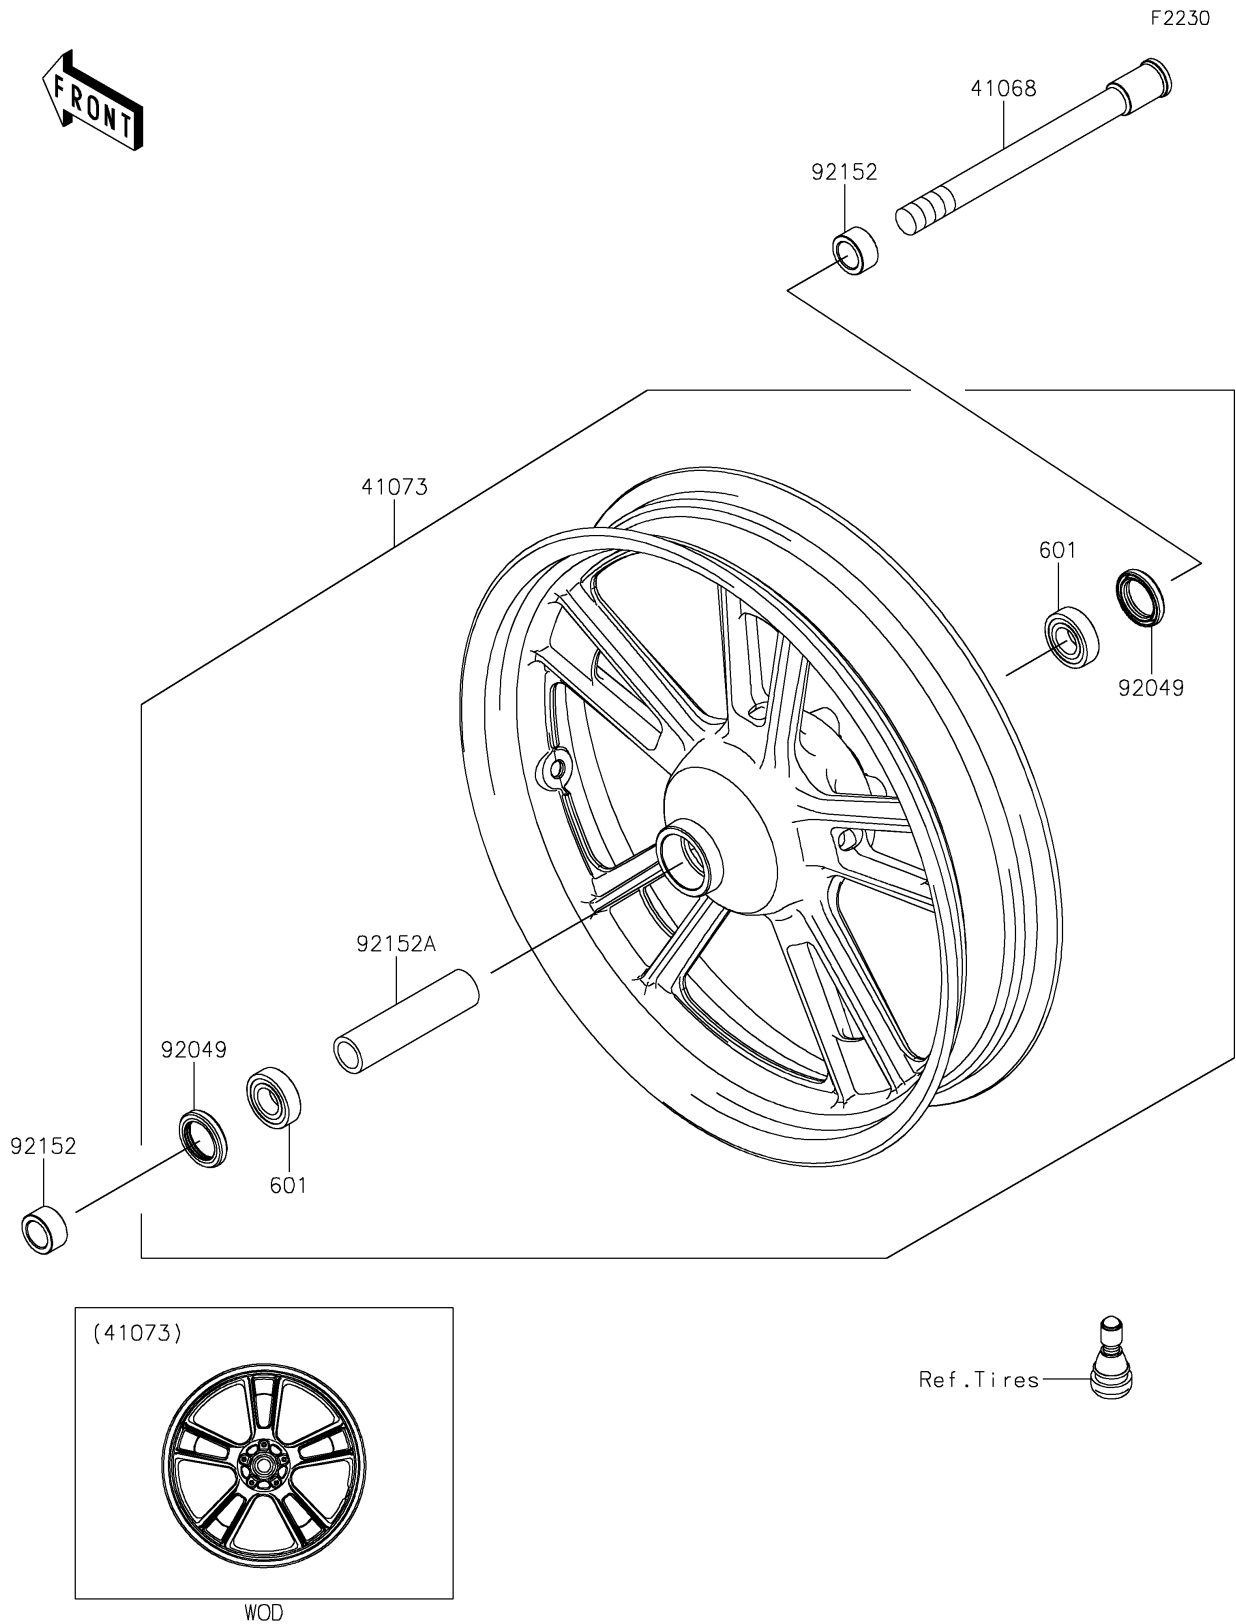

2022 Vulcan® S CAFÉ PARTS DIAGRAM

Front Wheel

2022 Vulcan® S CAFÉ PARTS LIST

Front Wheel

ITEM NAME	PART NUMBER	QUANTITY
AXLE,FR (Ref # 41068)	41068-0059	1
WHEEL-ASSY,FR,G.BLACK (Ref # 41073)	41073-0653-QT	1
SEAL-OIL,BJN30427 (Ref # 92049)	92049-0130	2
COLLAR,20X30X15.5 (Ref # 92152)	92152-0946	2
COLLAR,20.2X28X115 (Ref # 92152A)	92152-0958	1
BEARING-BALL,#6004UUC3 (Ref # 601)	601B6004UU	2