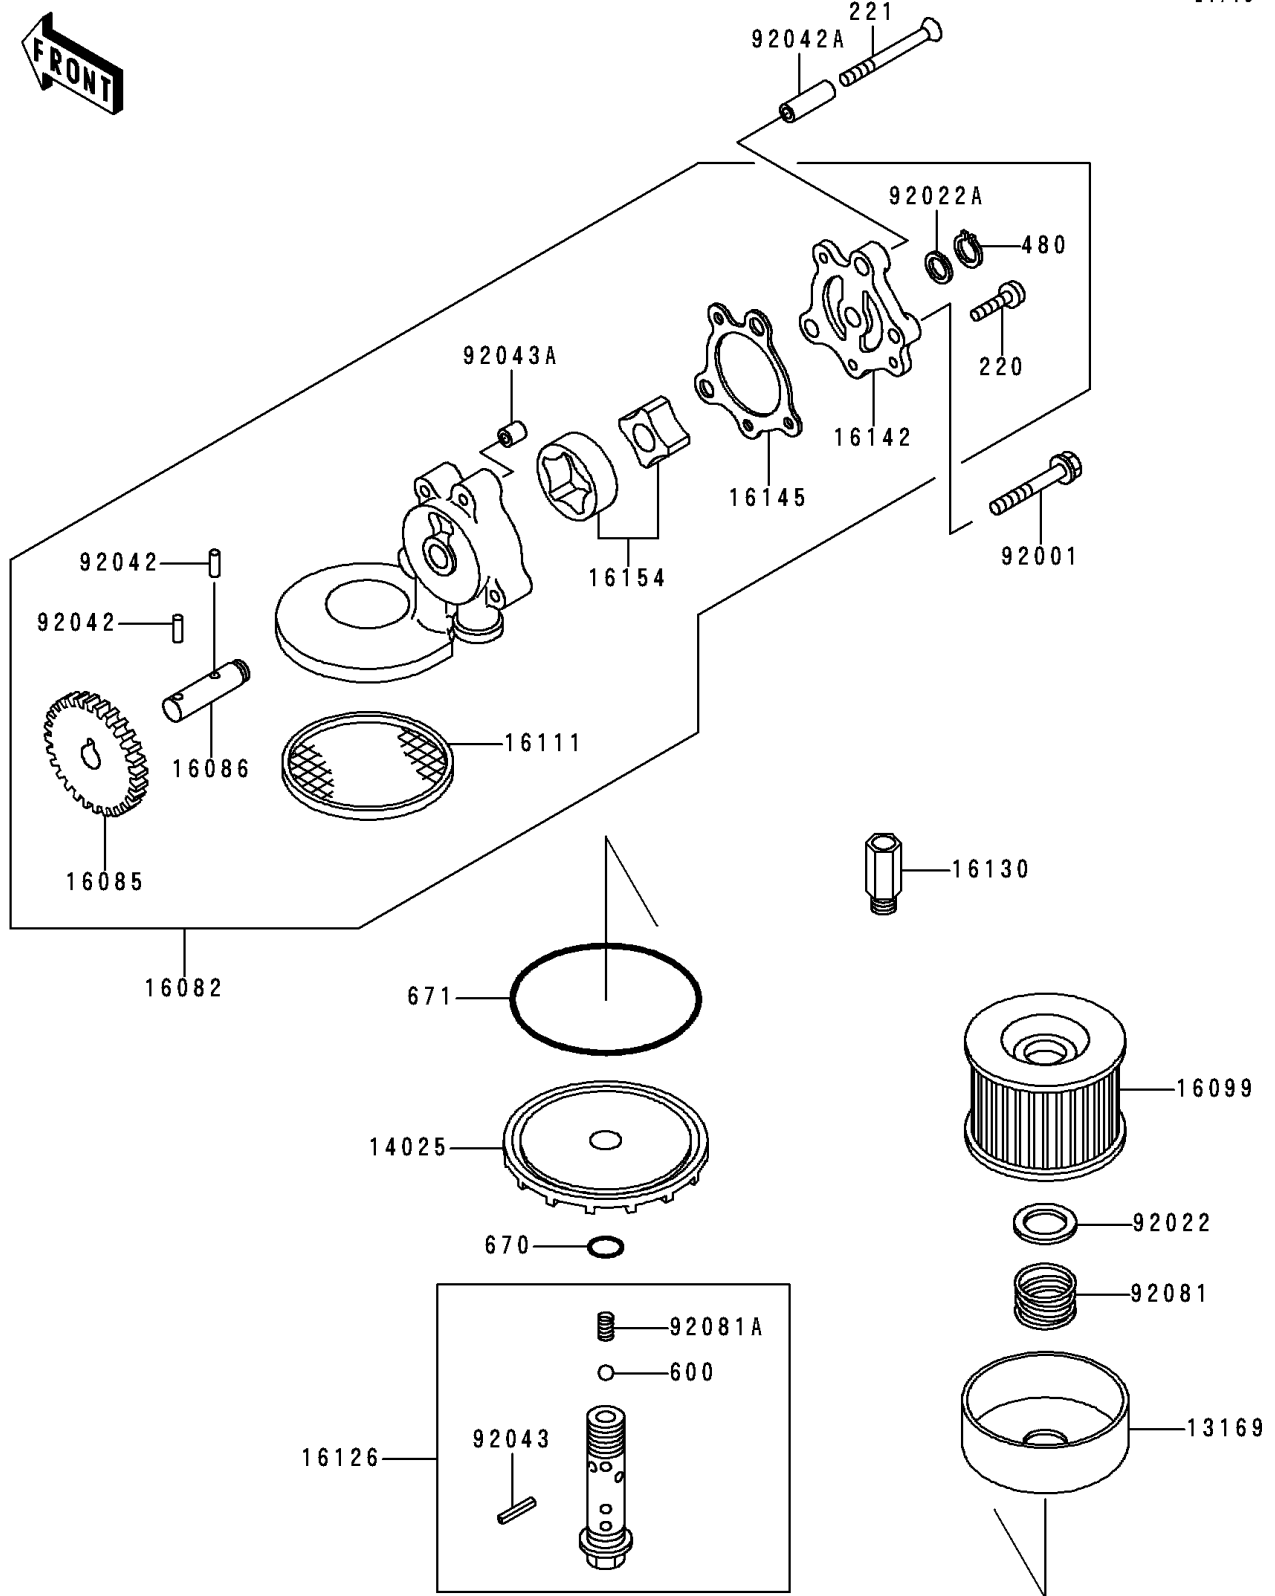

1991 Zephyr 750 PARTS DIAGRAM

Oil Pump

E1710

1991 Zephyr 750 PARTS LIST

Oil Pump

ITEM NAME	PART NUMBER	QUANTITY
SCREW-PAN-CROS,6X18 (Ref # 220)	220B0618	3
SCREW-CSK-CROS,6X55 (Ref # 221)	221B0655	2
CIRCLIP-TYPE-C,11MM (Ref # 480)	480J1100	1
BALL-STEEL,3/8" (Ref # 600)	600A1200	1
O RING,16MM (Ref # 670)	670B2016	1
O RING,90MM (Ref # 671)	671B2590	1
PLATE,OIL FILTER (Ref # 13169)	13169-1110	1
COVER,OIL FILTER,F.BLACK (Ref # 14025)	14025-1422	1
PUMP-ASSY-OIL (Ref # 16082)	16082-064	1
GEAR,OIL PUMP,57T (Ref # 16085)	16085-025	1
SHAFT,OIL PUMP (Ref # 16086)	16086-004	1
ELEMENT-OIL FILTER (Ref # 16099)	16099-003	1
FILTER,OIL PUMP (Ref # 16111)	16111-004	1
VALVE,OIL FILTER (Ref # 16126)	16126-1108	1
VALVE-ASSY-RELIEF (Ref # 16130)	16130-1001	1
COVER-PUMP (Ref # 16142)	16142-005	1
GASKET,OIL PUMP COVER (Ref # 16145)	16145-004	1
ROTOR-PUMP (Ref # 16154)	16154-003	1
BOLT,FLANGED,6X45 (Ref # 92001)	92001-165	1
WASHER,20.5X30X1 (Ref # 92022)	92022-1012	1
WASHER,11.2X15X1 (Ref # 92022A)	92022-311	1
PIN,DOWEL,4X12.8 (Ref # 92042)	92042-041	2
PIN,DOWEL,8X28 (Ref # 92042A)	92042-050	2
PIN,SPRING,2X20 (Ref # 92043)	92043-111	1
PIN,DOWEL,8X10 (Ref # 92043A)	92043-1302	1
SPRING,OIL FILTER (Ref # 92081)	92081-1018	1
SPRING (Ref # 92081A)	92081-109	1