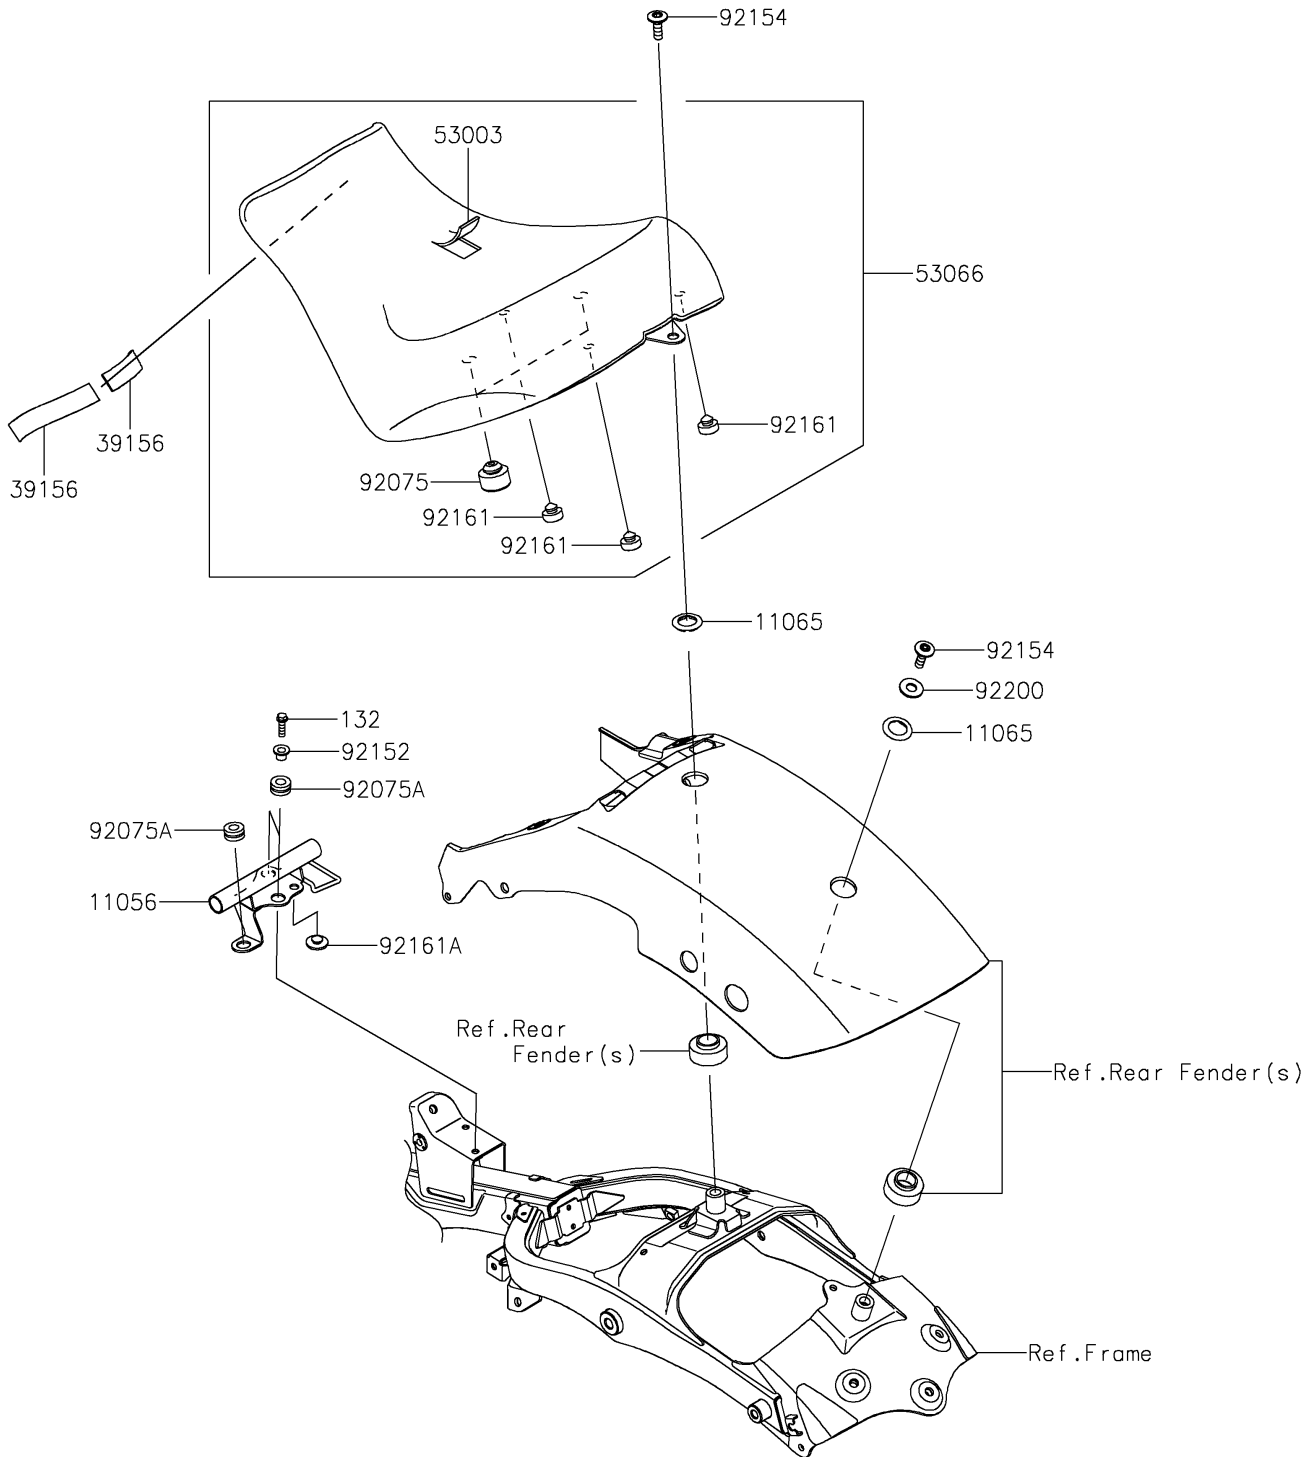

2022 Vulcan® S CAFÉ PARTS DIAGRAM

Seat

F2510

2022 Vulcan® S CAFÉ PARTS LIST

Seat

ITEM NAME	PART NUMBER	QUANTITY
BRACKET,SEAT (Ref # 11056)	11056-4009	1
CAP (Ref # 11065)	11065-0872	2
PAD,20X100X2 (Ref # 39156)	39156-1934	2
LEATHER,FR SEAT,BLACK (Ref # 53003)	53003-0567-MA	1
SEAT-ASSY,FR,BLACK (Ref # 53066)	53066-0734-MA	1
DAMPER (Ref # 92075)	92075-015	2
DAMPER (Ref # 92075A)	92075-1880	3
COLLAR,6.8X10X11.6 (Ref # 92152)	92152-0977	2
BOLT,SOCKET,8X25 (Ref # 92154)	92154-1805	2
DAMPER,10X20X8 (Ref # 92161)	92161-0855	3
DAMPER,8X22X10 (Ref # 92161A)	92161-1685	1
WASHER,10.5X24X2 (Ref # 92200)	92200-0987	1
BOLT-FLANGED-SMALL,6X20 (Ref # 132)	132BA0620	2