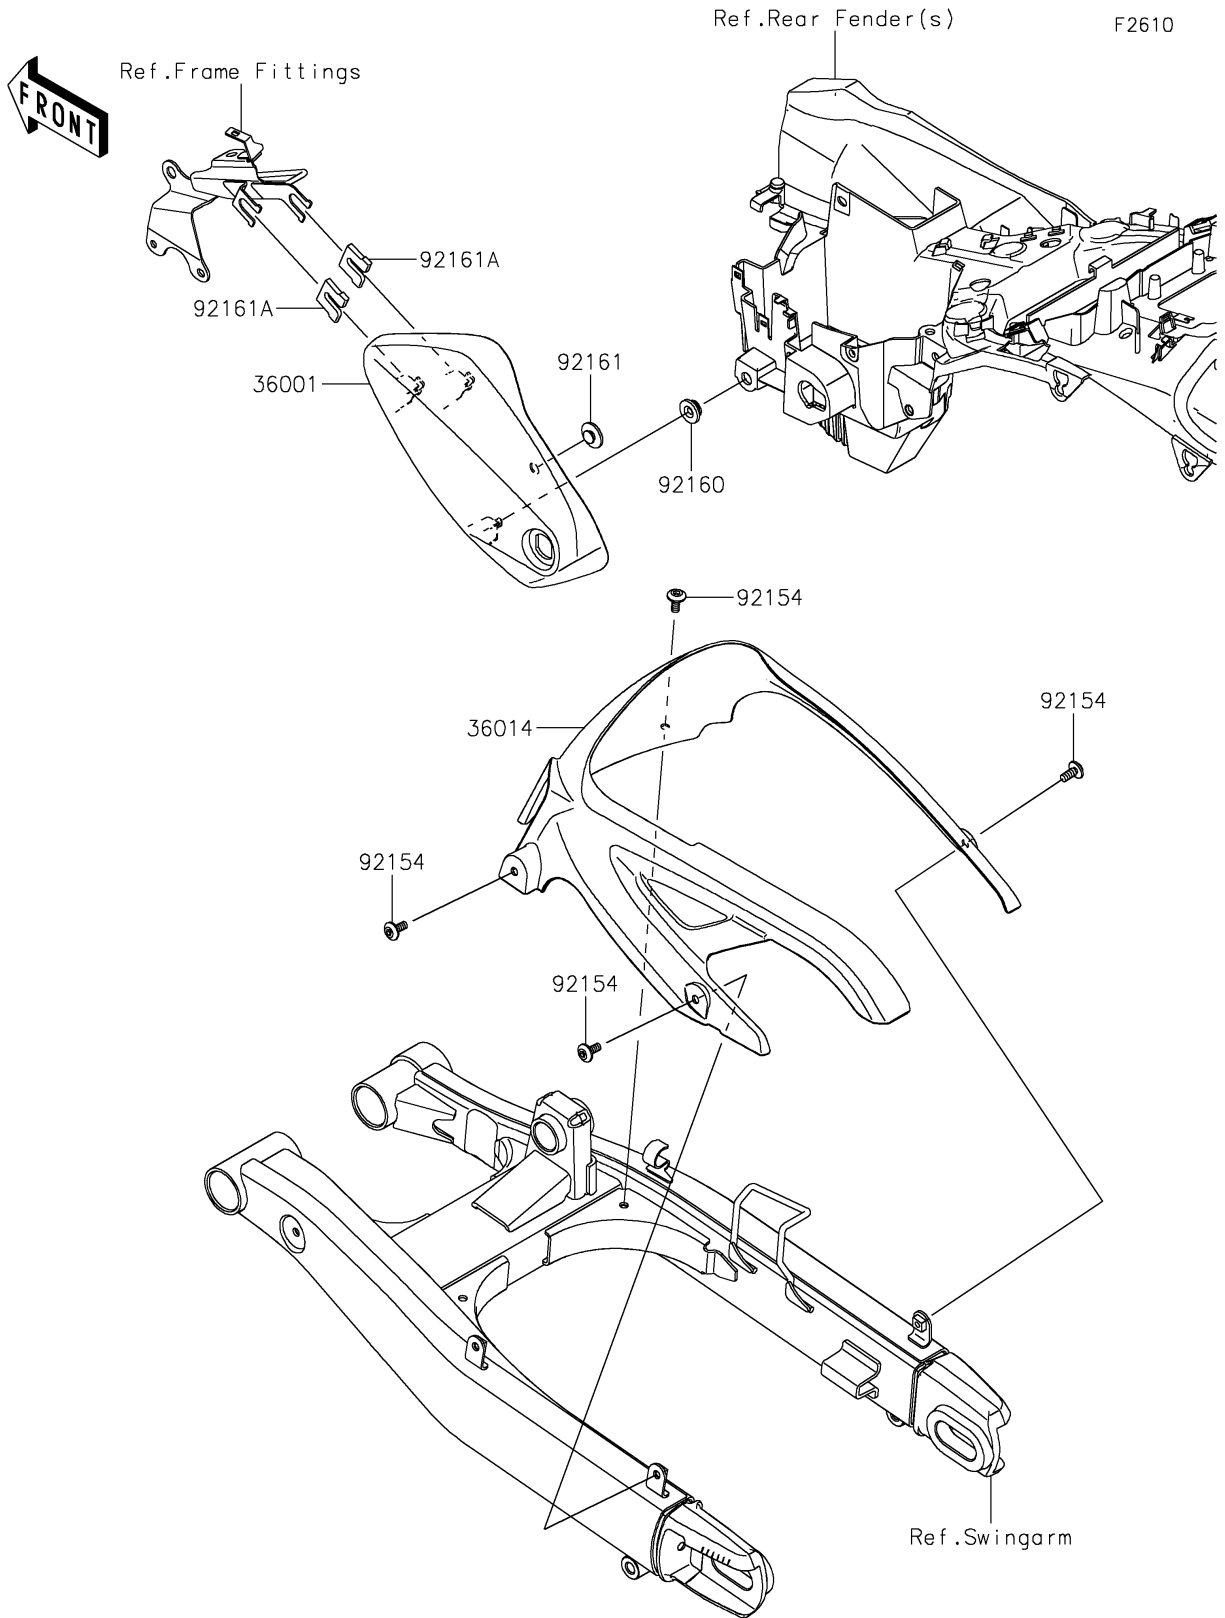

2022 Vulcan® S CAFÉ PARTS DIAGRAM

Side Covers/Chain Cover

2022 Vulcan® S CAFÉ PARTS LIST

Side Covers/Chain Cover

ITEM NAME	PART NUMBER	QUANTITY
COVER-SIDE,F.S.BLACK (Ref # 36001)	36001-0615-18T	1
CASE-CHAIN (Ref # 36014)	36014-0566	1
BOLT,SOCKET,6X14 (Ref # 92154)	92154-1511	4
DAMPER (Ref # 92160)	92160-1613	1
DAMPER,8X22X10 (Ref # 92161)	92161-1685	1
DAMPER (Ref # 92161A)	92161-1764	2