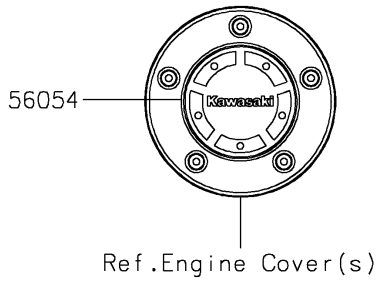

# 2023 Vulcan® S CAFÉ PARTS DIAGRAM

Decals(LPFNL)

F2861A

## 2023 Vulcan® S CAFÉ PARTS LIST

Decals(LPFNL)

ITEM NAME	PART NUMBER	QUANTITY
MARK,CLUTCH COVER,KAWASAKI (Ref # 56054)	56054-1728	1
PATTERN,FUEL TANK,VULCAN S (Ref # 56054A)	56054-3906	2
PATTERN,FUEL TANK,LH (Ref # 56076)	56076-7662	1
PATTERN,FUEL TANK,RH (Ref # 56076A)	56076-7663	1
PATTERN,FR WHEEL,BLK/YEL (Ref # 56076B)	56076-7664	2
PATTERN,RR WHEEL,BLK/YEL (Ref # 56076C)	56076-7665	2
RIM STRIPE APPLICATOR (Ref # 57001)	57001-1752	AR