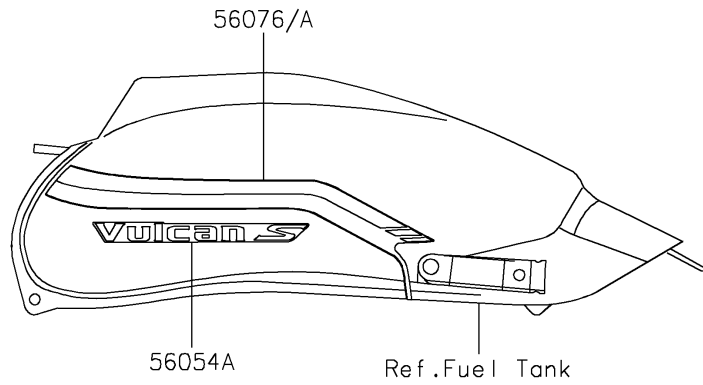

# 2023 Vulcan® S CAFÉ PARTS DIAGRAM

Decals(LPFNL)

F2861A

## 2023 Vulcan® S CAFÉ PARTS LIST

Decals(LPFNL)

ITEM NAME	PART NUMBER	QUANTITY
MARK,CLUTCH COVER,KAWASAKI (Ref # 56054)	56054-1728	1
PATTERN,FUEL TANK,VULCAN S (Ref # 56054A)	56054-3906	2
PATTERN,FUEL TANK,LH (Ref # 56076)	56076-7662	1
PATTERN,FUEL TANK,RH (Ref # 56076A)	56076-7663	1
PATTERN,FR WHEEL,BLK/YEL (Ref # 56076B)	56076-7664	2
PATTERN,RR WHEEL,BLK/YEL (Ref # 56076C)	56076-7665	2
RIM STRIPE APPLICATOR (Ref # 57001)	57001-1752	AR