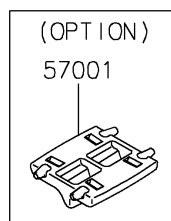

# 2023 Vulcan® S CAFÉ PARTS DIAGRAM

Decals(LPFNL)

F2861A

## 2023 Vulcan® S CAFÉ PARTS LIST

Decals(LPFNL)

ITEM NAME	PART NUMBER	QUANTITY
MARK,CLUTCH COVER,KAWASAKI (Ref # 56054)	56054-1728	1
PATTERN,FUEL TANK,VULCAN S (Ref # 56054A)	56054-3906	2
PATTERN,FUEL TANK,LH (Ref # 56076)	56076-7662	1
PATTERN,FUEL TANK,RH (Ref # 56076A)	56076-7663	1
PATTERN,FR WHEEL,BLK/YEL (Ref # 56076B)	56076-7664	2
PATTERN,RR WHEEL,BLK/YEL (Ref # 56076C)	56076-7665	2
RIM STRIPE APPLICATOR (Ref # 57001)	57001-1752	AR