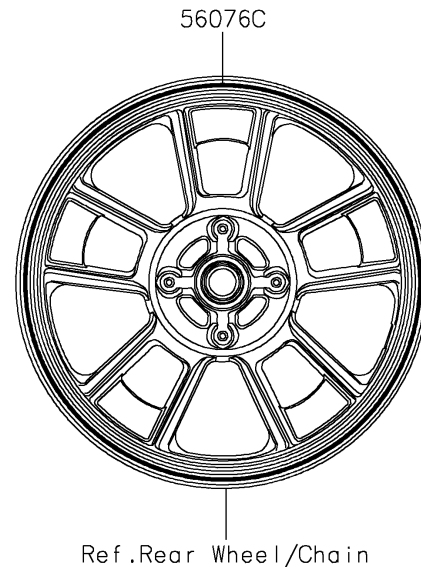

# 2023 Vulcan® S CAFÉ PARTS DIAGRAM

Decals(LPFNL)

F2861A

## 2023 Vulcan® S CAFÉ PARTS LIST

Decals(LPFNL)

ITEM NAME	PART NUMBER	QUANTITY
MARK,CLUTCH COVER,KAWASAKI (Ref # 56054)	56054-1728	1
PATTERN,FUEL TANK,VULCAN S (Ref # 56054A)	56054-3906	2
PATTERN,FUEL TANK,LH (Ref # 56076)	56076-7662	1
PATTERN,FUEL TANK,RH (Ref # 56076A)	56076-7663	1
PATTERN,FR WHEEL,BLK/YEL (Ref # 56076B)	56076-7664	2
PATTERN,RR WHEEL,BLK/YEL (Ref # 56076C)	56076-7665	2
RIM STRIPE APPLICATOR (Ref # 57001)	57001-1752	AR