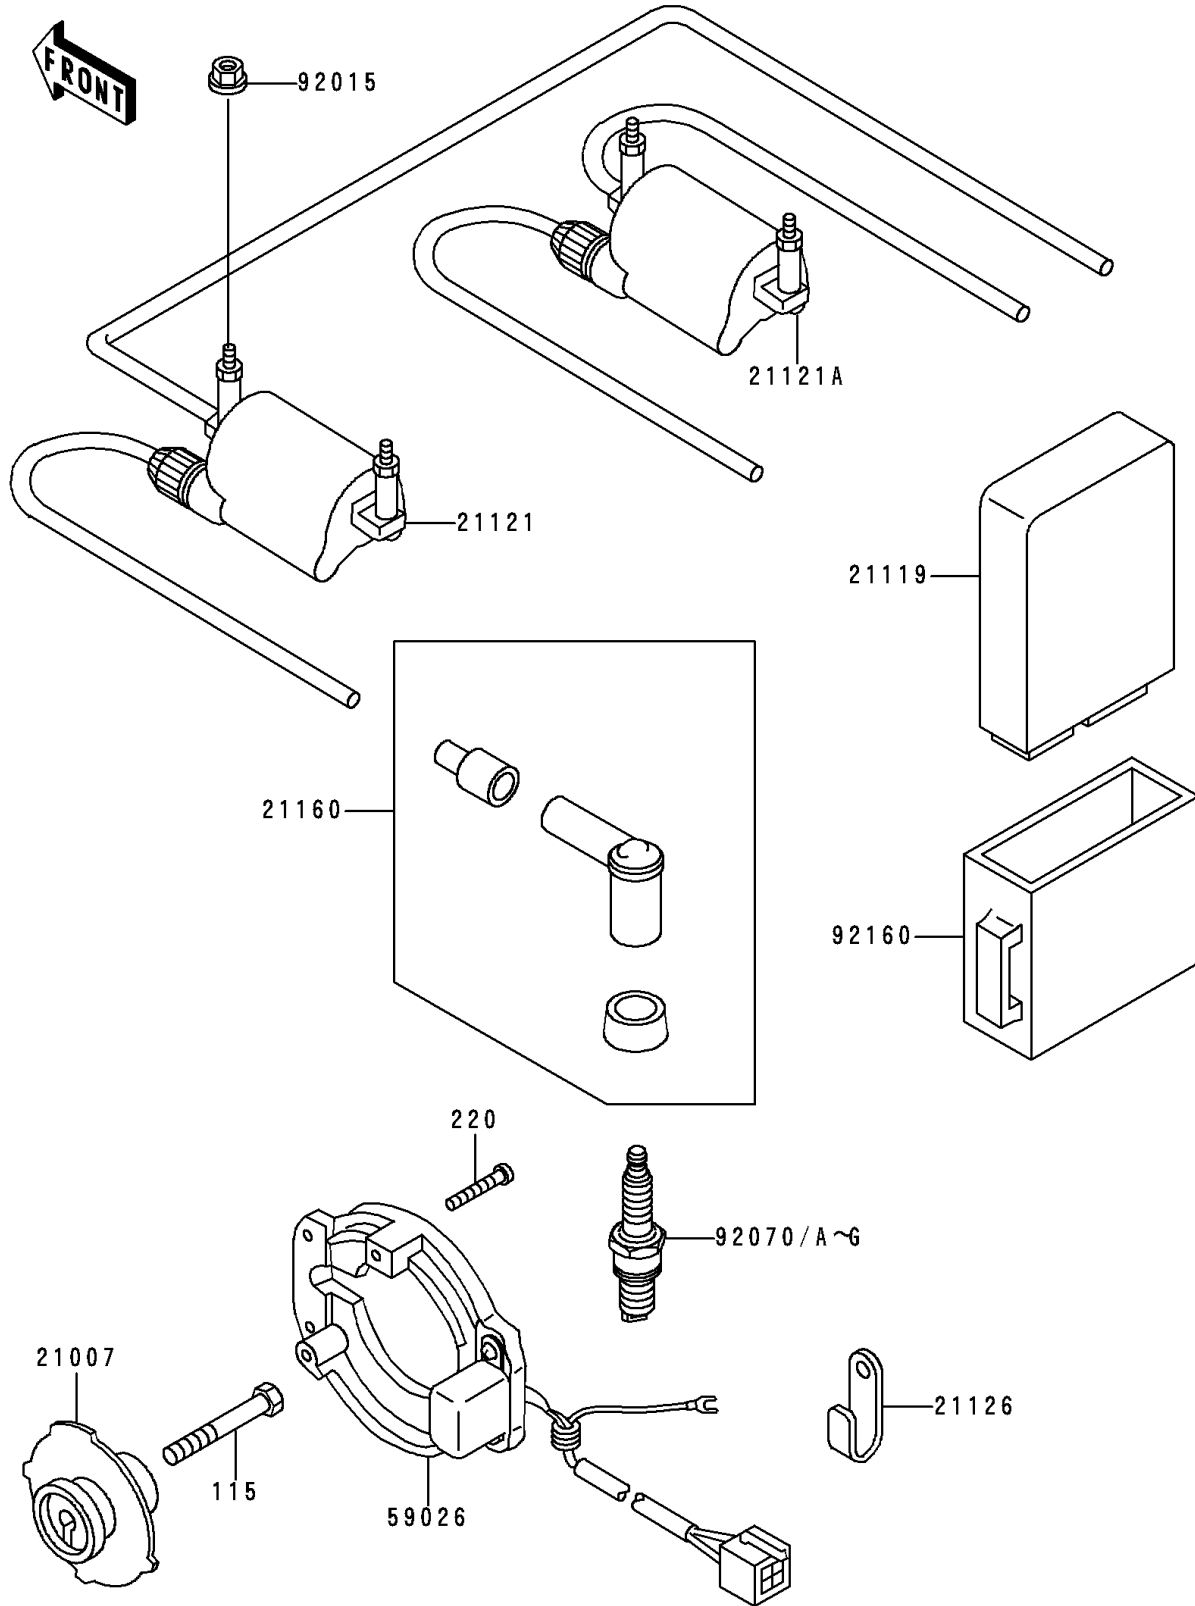

1993 Zephyr 750 PARTS DIAGRAM

Ignition Coil

E1830

1993 Zephyr 750 PARTS LIST

Ignition Coil

| ITEM NAME | PART NUMBER | QUANTITY |
|--|-------------|----------|
| BOLT-SMALL-UPSET (Ref # 115) | 115G0845 | 1 |
| SCREW-PAN-CROS,5X25 (Ref # 220) | 220B0525 | 3 |
| ROTOR,PULSING (Ref # 21007) | 21007-1218 | 1 |
| IGNITER (Ref # 21119) | 21119-1310 | 1 |
| COIL-IGNITION,#1 (Ref # 21121) | 21121-1177 | 1 |
| COIL-IGNITION,#2 (Ref # 21121A) | 21121-1178 | 1 |
| CLAMP,WIRING HARNESS (Ref # 21126) | 21126-008 | 3 |
| CAP-ASSY-PLUG (Ref # 21160) | 21160-1085 | 4 |
| COIL-PULSING (Ref # 59026) | 59026-1103 | 1 |
| NUT,FLANGED,6MM (Ref # 92015) | 92015-1193 | 4 |
| PLUG-SPARK,X24ESR-U(ND) (Ref # 92070) | | AR |
| PLUG-SPARK,DR8ES(NGK) (Ref # 92070B) | 92070-1019 | 4 |
| PLUG-SPARK,X27ESR-U(ND) (Ref # 92070F) | | 4 |
| PLUG-SPARK,DR8ES-L(NGK) (Ref # 92070G) | 92070-1116 | AR |
| DAMPER,IGNITER (Ref # 92160) | 92160-1259 | 1 |