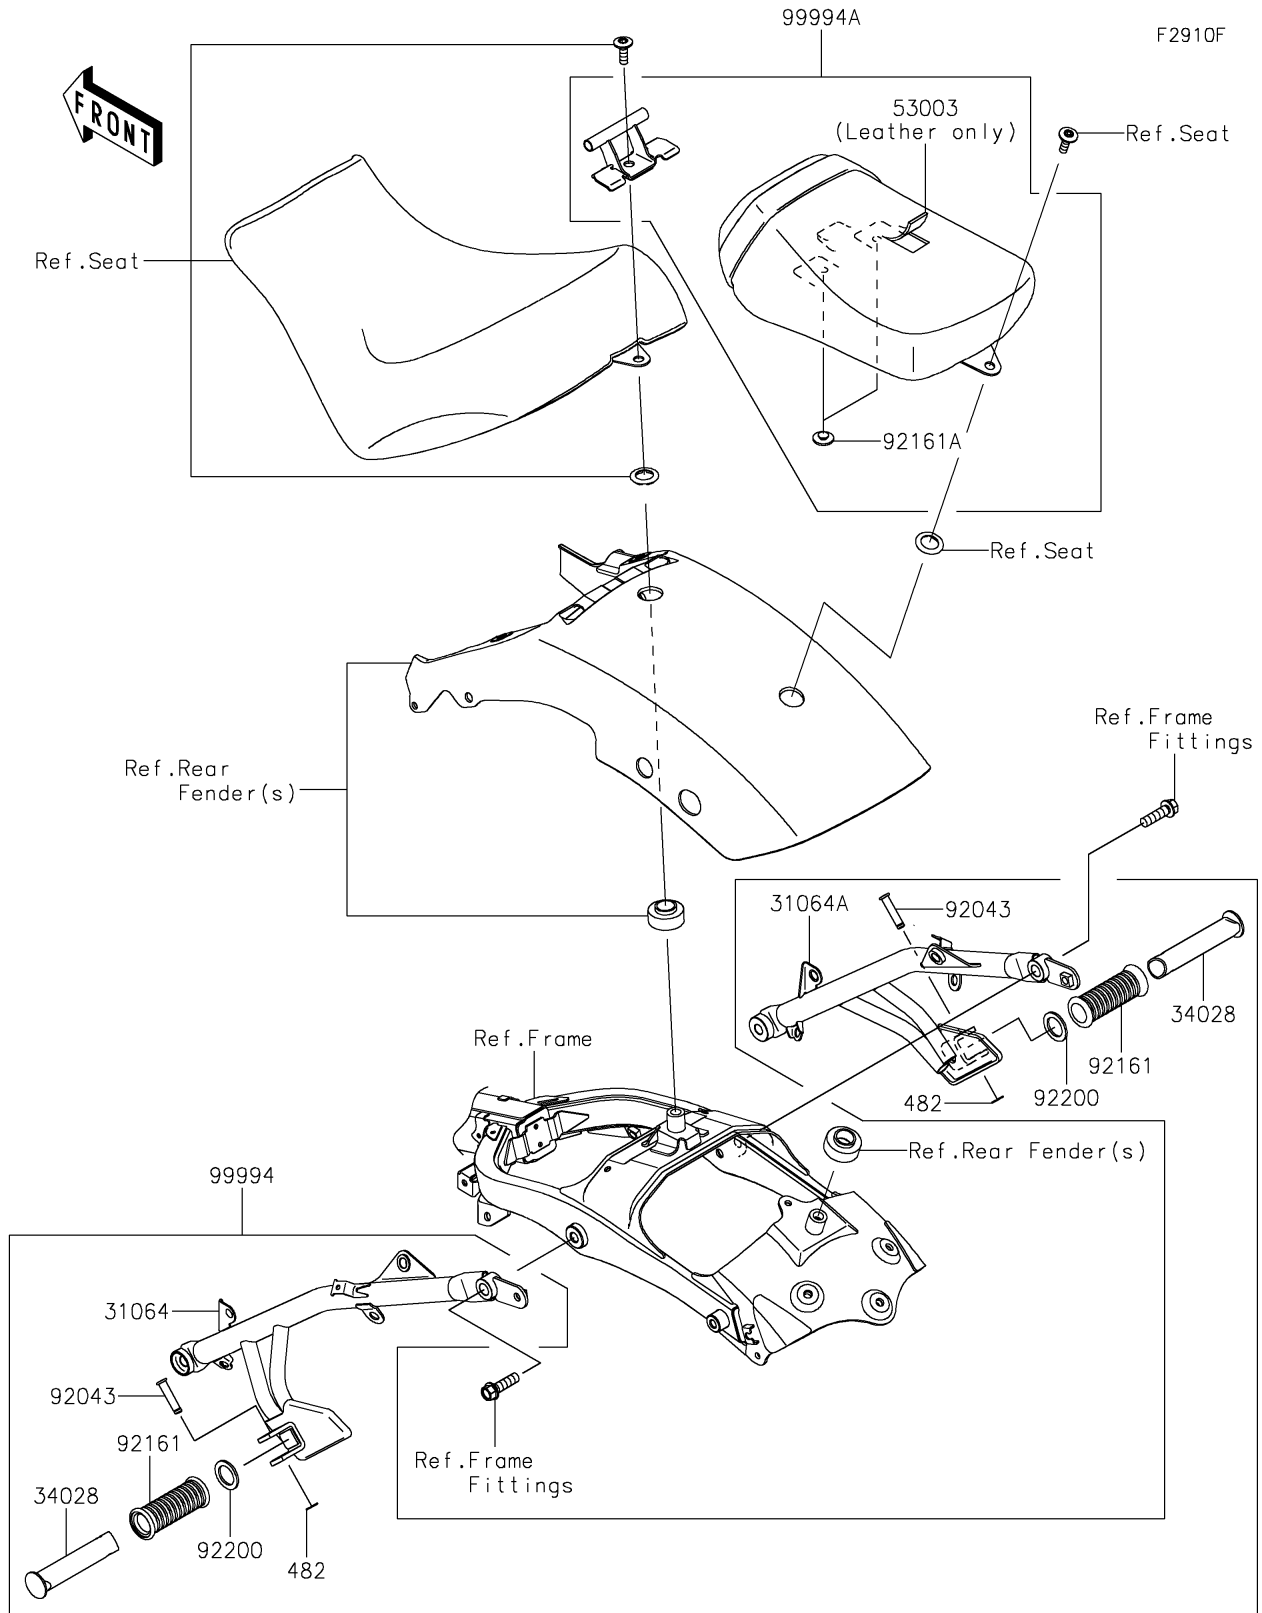

2022 Vulcan® S CAFÉ PARTS DIAGRAM

Accessory(Passenger Seat)

2022 Vulcan® S CAFÉ PARTS LIST

Accessory(Passenger Seat)

ITEM NAME	PART NUMBER	QUANTITY
PIPE-COMP,RR,LH,F.S.BLACK (Ref # 31064)	31064-0650-18R	1
PIPE-COMP,RR,RH,F.S.BLACK (Ref # 31064A)	31064-0651-18R	1
STEP,RR (Ref # 34028)	34028-0344	2
LEATHER,RR SEAT,BLACK (Ref # 53003)	53003-0568-MA	1
PIN,8X36.5 (Ref # 92043)	92043-1339	2
DAMPER,STEP (Ref # 92161)	92161-0232	2
DAMPER,8X22X10 (Ref # 92161A)	92161-1685	2
WASHER,22.5X33X2.3 (Ref # 92200)	92200-1482	2
KIT-ACCESSORY,REAR STEP (Ref # 99994)	99994-0570	1
KIT-ACCESSORY,PASSENGER SEAT (Ref # 99994A)	99994-1558	1
CIRCLIP-TYPE-E (Ref # 482)	482EA7000	2