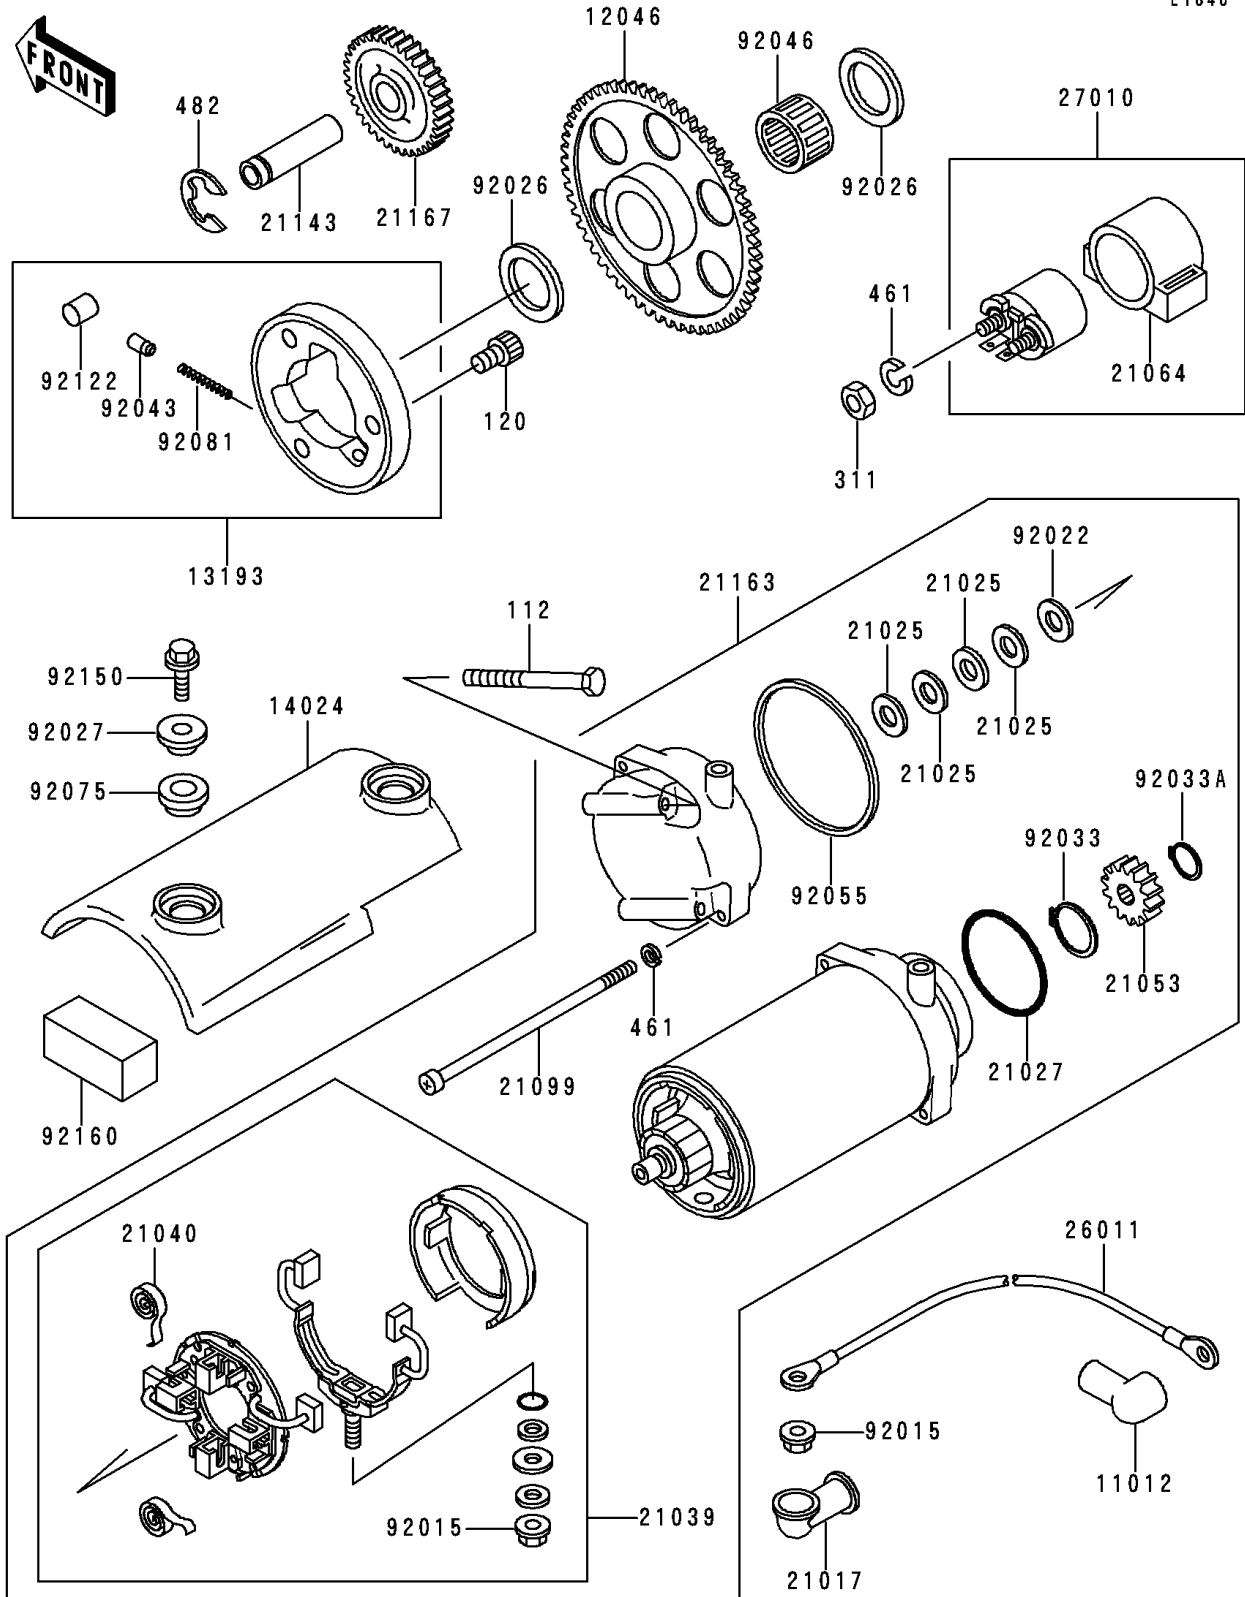

1991 Zephyr 750 PARTS DIAGRAM

Starter Motor

E1840

1991 Zephyr 750 PARTS LIST

Starter Motor

ITEM NAME	PART NUMBER	QUANTITY
BOLT-UPSET (Ref # 112)	112G0660	2
BOLT-SOCKET,8X12 (Ref # 120)	120P0812	3
NUT-HEX,6MM (Ref # 311)	311B0600	2
WASHER-SPRING,6MM (Ref # 461)	461F0600	4
CIRCLIP-TYPE-E,12MM (Ref # 482)	482J0200	1
CAP,TERMINAL (Ref # 11012)	11012-1354	1
SPROCKET,STARTER,58T (Ref # 12046)	12046-1032	1
CLUTCH-ASSY-ONEWAY (Ref # 13193)	13193-1012	1
COVER,STARTER MOTOR (Ref # 14024)	14024-1972	1
GROMMET,STARTER TERMINAL (Ref # 21017)	21017-017	1
WASHER,9.1X18X0.2 (Ref # 21025)	21025-011	4
RING-O,40MM (Ref # 21027)	21027-008	1
BRUSH,CARBON (Ref # 21039)	21039-1053	1
SPRING-BRUSH (Ref # 21040)	21040-1003	4
SPROCKET-ASSY,STARTER (Ref # 21053)	21053-004	1
DAMPER,MAGNETIC SWITCH (Ref # 21064)	21064-002	1
SCREW,PAN HEAD,6X130 (Ref # 21099)	21099-006	2
SHAFT,IDLE GEAR (Ref # 21143)	21143-003	1
STARTER-ELECTRIC (Ref # 21163)	21163-1053	1
GEAR-SPUR,IDLE,29T (Ref # 21167)	21167-004	1
WIRE-LEAD,STARTER MOTOR (Ref # 26011)	26011-1135	1
SWITCH,MAGNETIC (Ref # 27010)	27010-1209	1
NUT,STARTER MOTOR (Ref # 92015)	92015-1476	2
WASHER,9.1X18X0.8 (Ref # 92022)	92022-1132	1
SPACER,25X36X3.2 (Ref # 92026)	92026-1025	2
COLLAR,L=7.4 (Ref # 92027)	92027-1848	2
RING-SNAP,17MM (Ref # 92033)	92033-034	1
RING-SNAP,13MM (Ref # 92033A)	92033-037	1
PIN (Ref # 92043)	92043-087	3

1991 Zephyr 750 PARTS LIST

Starter Motor

ITEM NAME	PART NUMBER	QUANTITY
BEARING-NEEDLE,K253017 (Ref # 92046)	92046-056	1
RING-O,64MM (Ref # 92055)	92055-1086	1
DAMPER (Ref # 92075)	92075-1244	2
SPRING (Ref # 92081)	92081-110	3
ROLLER,15X13 (Ref # 92122)	92122-004	3
BOLT,FLANGED,6X12 (Ref # 92150)	92150-1235	2
DAMPER (Ref # 92160)	92160-1272	2