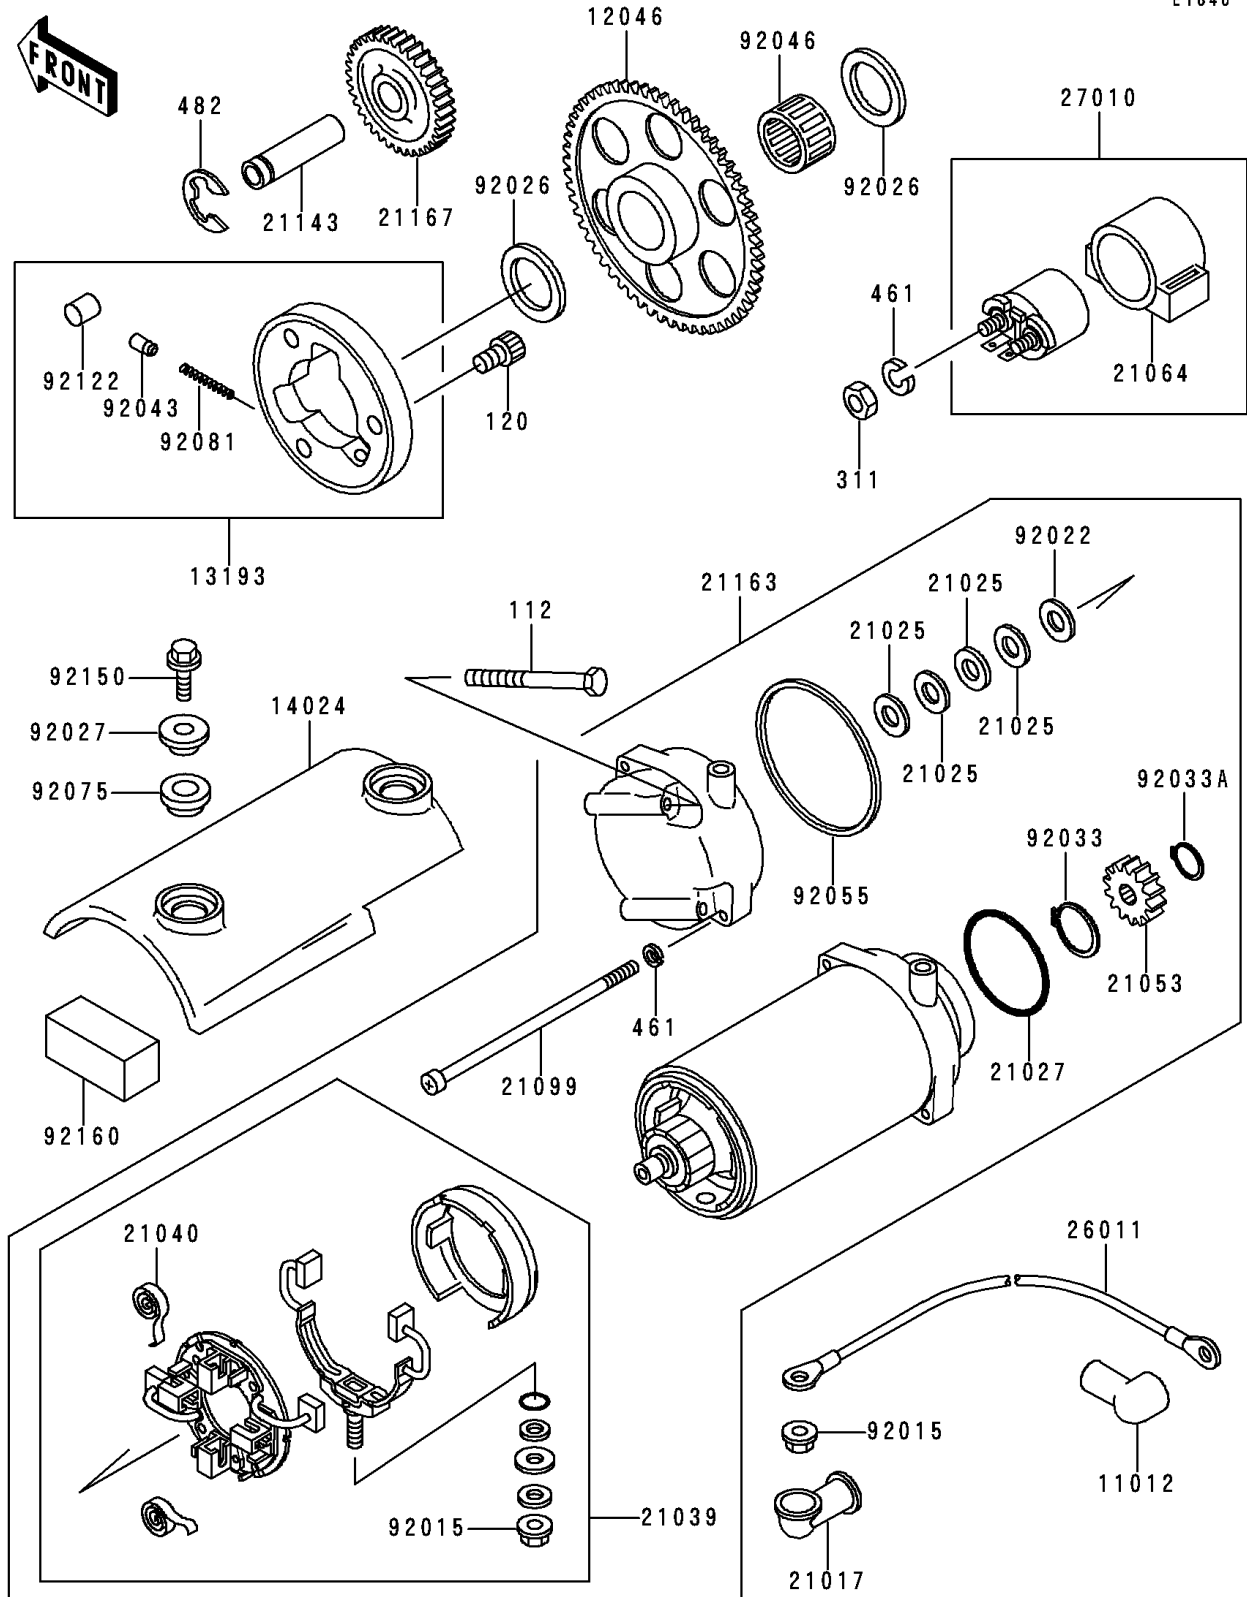

1993 Zephyr 750 PARTS DIAGRAM

Starter Motor

E1840

1993 Zephyr 750 PARTS LIST

Starter Motor

ITEM NAME	PART NUMBER	QUANTITY
BOLT-UPSET (Ref # 112)	112G0660	2
BOLT-SOCKET,8X12 (Ref # 120)	120P0812	3
NUT-HEX,6MM (Ref # 311)	311B0600	2
WASHER-SPRING,6MM (Ref # 461)	461F0600	4
CIRCLIP-TYPE-E,12MM (Ref # 482)	482J0200	1
CAP,TERMINAL (Ref # 11012)	11012-1354	1
SPROCKET,STARTER,58T (Ref # 12046)	12046-1032	1
CLUTCH-ASSY-ONEWAY (Ref # 13193)	13193-1012	1
COVER,STARTER MOTOR (Ref # 14024)	14024-1972	1
GROMMET,STARTER TERMINAL (Ref # 21017)	21017-017	1
WASHER,9.1X18X0.2 (Ref # 21025)	21025-011	4
RING-O,40MM (Ref # 21027)	21027-008	1
BRUSH,CARBON (Ref # 21039)	21039-1053	1
SPRING-BRUSH (Ref # 21040)	21040-1003	4
SPROCKET-ASSY,STARTER (Ref # 21053)	21053-004	1
DAMPER,MAGNETIC SWITCH (Ref # 21064)	21064-002	1
SCREW,PAN HEAD,6X130 (Ref # 21099)	21099-006	2
SHAFT,IDLE GEAR (Ref # 21143)	21143-003	1
STARTER-ELECTRIC (Ref # 21163)	21163-1053	1
GEAR-SPUR,IDLE,29T (Ref # 21167)	21167-004	1
WIRE-LEAD,STARTER MOTOR (Ref # 26011)	26011-1135	1
SWITCH,MAGNETIC (Ref # 27010)	27010-1209	1
NUT,STARTER MOTOR (Ref # 92015)	92015-1476	2
WASHER,9.1X18X0.8 (Ref # 92022)	92022-1132	1
SPACER,25X36X3.2 (Ref # 92026)	92026-1025	2
COLLAR,L=7.4 (Ref # 92027)	92027-1848	2
RING-SNAP,17MM (Ref # 92033)	92033-034	1
RING-SNAP,13MM (Ref # 92033A)	92033-037	1
PIN (Ref # 92043)	92043-087	3

1993 Zephyr 750 PARTS LIST

Starter Motor

ITEM NAME	PART NUMBER	QUANTITY
BEARING-NEEDLE,K253017 (Ref # 92046)	92046-056	1
RING-O,64MM (Ref # 92055)	92055-1086	1
DAMPER (Ref # 92075)	92075-1244	2
SPRING (Ref # 92081)	92081-110	3
ROLLER,15X13 (Ref # 92122)	92122-004	3
BOLT,FLANGED,6X12 (Ref # 92150)	92150-1235	2
DAMPER (Ref # 92160)	92160-1272	2