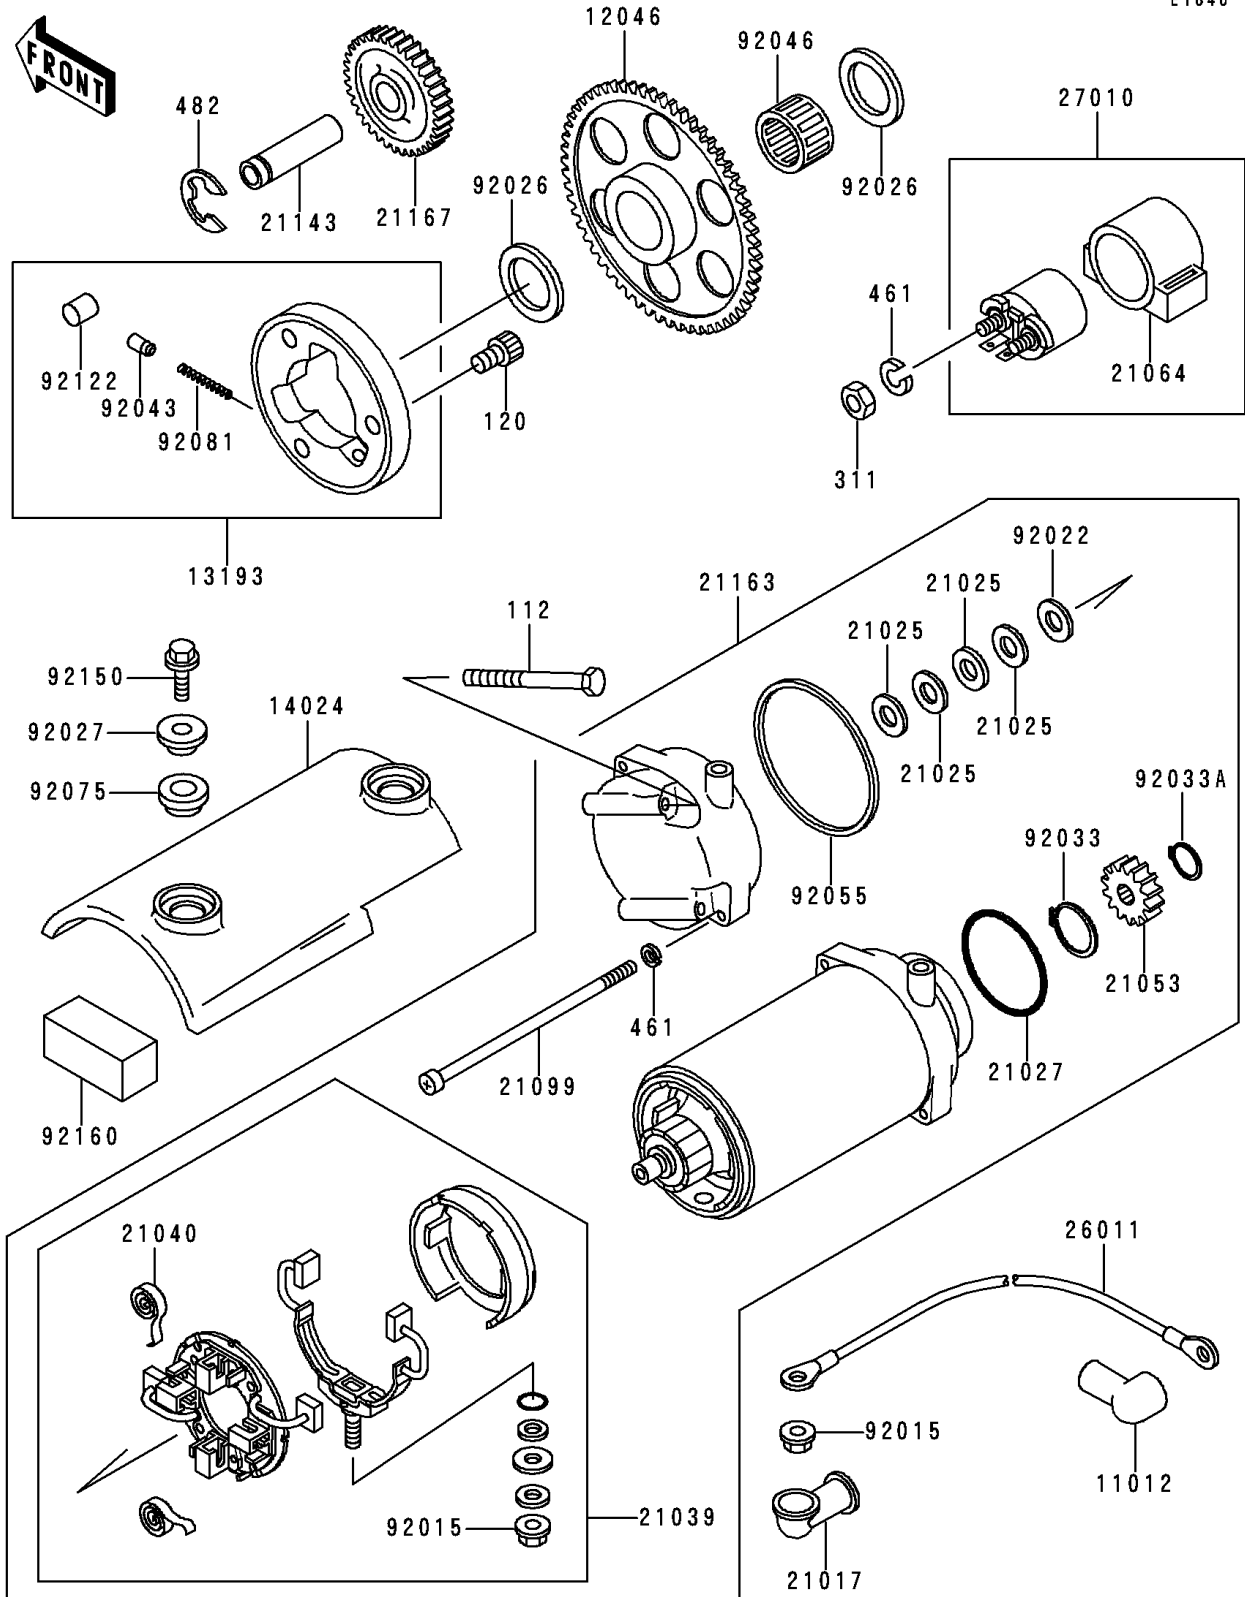

1993 Zephyr 750 PARTS DIAGRAM

Starter Motor

E1840

1993 Zephyr 750 PARTS LIST

Starter Motor

ITEM NAME	PART NUMBER	QUANTITY
BOLT-UPSET (Ref # 112)	112G0660	2
BOLT-SOCKET,8X12 (Ref # 120)	120P0812	3
NUT-HEX,6MM (Ref # 311)	311B0600	2
WASHER-SPRING,6MM (Ref # 461)	461F0600	4
CIRCLIP-TYPE-E,12MM (Ref # 482)	482J0200	1
CAP,TERMINAL (Ref # 11012)	11012-1354	1
SPROCKET,STARTER,58T (Ref # 12046)	12046-1032	1
CLUTCH-ASSY-ONEWAY (Ref # 13193)	13193-1012	1
COVER,STARTER MOTOR (Ref # 14024)	14024-1972	1
GROMMET,STARTER TERMINAL (Ref # 21017)	21017-017	1
WASHER,9.1X18X0.2 (Ref # 21025)	21025-011	4
RING-O,40MM (Ref # 21027)	21027-008	1
BRUSH,CARBON (Ref # 21039)	21039-1053	1
SPRING-BRUSH (Ref # 21040)	21040-1003	4
SPROCKET-ASSY,STARTER (Ref # 21053)	21053-004	1
DAMPER,MAGNETIC SWITCH (Ref # 21064)	21064-002	1
SCREW,PAN HEAD,6X130 (Ref # 21099)	21099-006	2
SHAFT,IDLE GEAR (Ref # 21143)	21143-003	1
STARTER-ELECTRIC (Ref # 21163)	21163-1053	1
GEAR-SPUR,IDLE,29T (Ref # 21167)	21167-004	1
WIRE-LEAD,STARTER MOTOR (Ref # 26011)	26011-1135	1
SWITCH,MAGNETIC (Ref # 27010)	27010-1209	1
NUT,STARTER MOTOR (Ref # 92015)	92015-1476	2
WASHER,9.1X18X0.8 (Ref # 92022)	92022-1132	1
SPACER,25X36X3.2 (Ref # 92026)	92026-1025	2
COLLAR,L=7.4 (Ref # 92027)	92027-1848	2
RING-SNAP,17MM (Ref # 92033)	92033-034	1
RING-SNAP,13MM (Ref # 92033A)	92033-037	1
PIN (Ref # 92043)	92043-087	3

1993 Zephyr 750 PARTS LIST

Starter Motor

ITEM NAME	PART NUMBER	QUANTITY
BEARING-NEEDLE,K253017 (Ref # 92046)	92046-056	1
RING-O,64MM (Ref # 92055)	92055-1086	1
DAMPER (Ref # 92075)	92075-1244	2
SPRING (Ref # 92081)	92081-110	3
ROLLER,15X13 (Ref # 92122)	92122-004	3
BOLT,FLANGED,6X12 (Ref # 92150)	92150-1235	2
DAMPER (Ref # 92160)	92160-1272	2