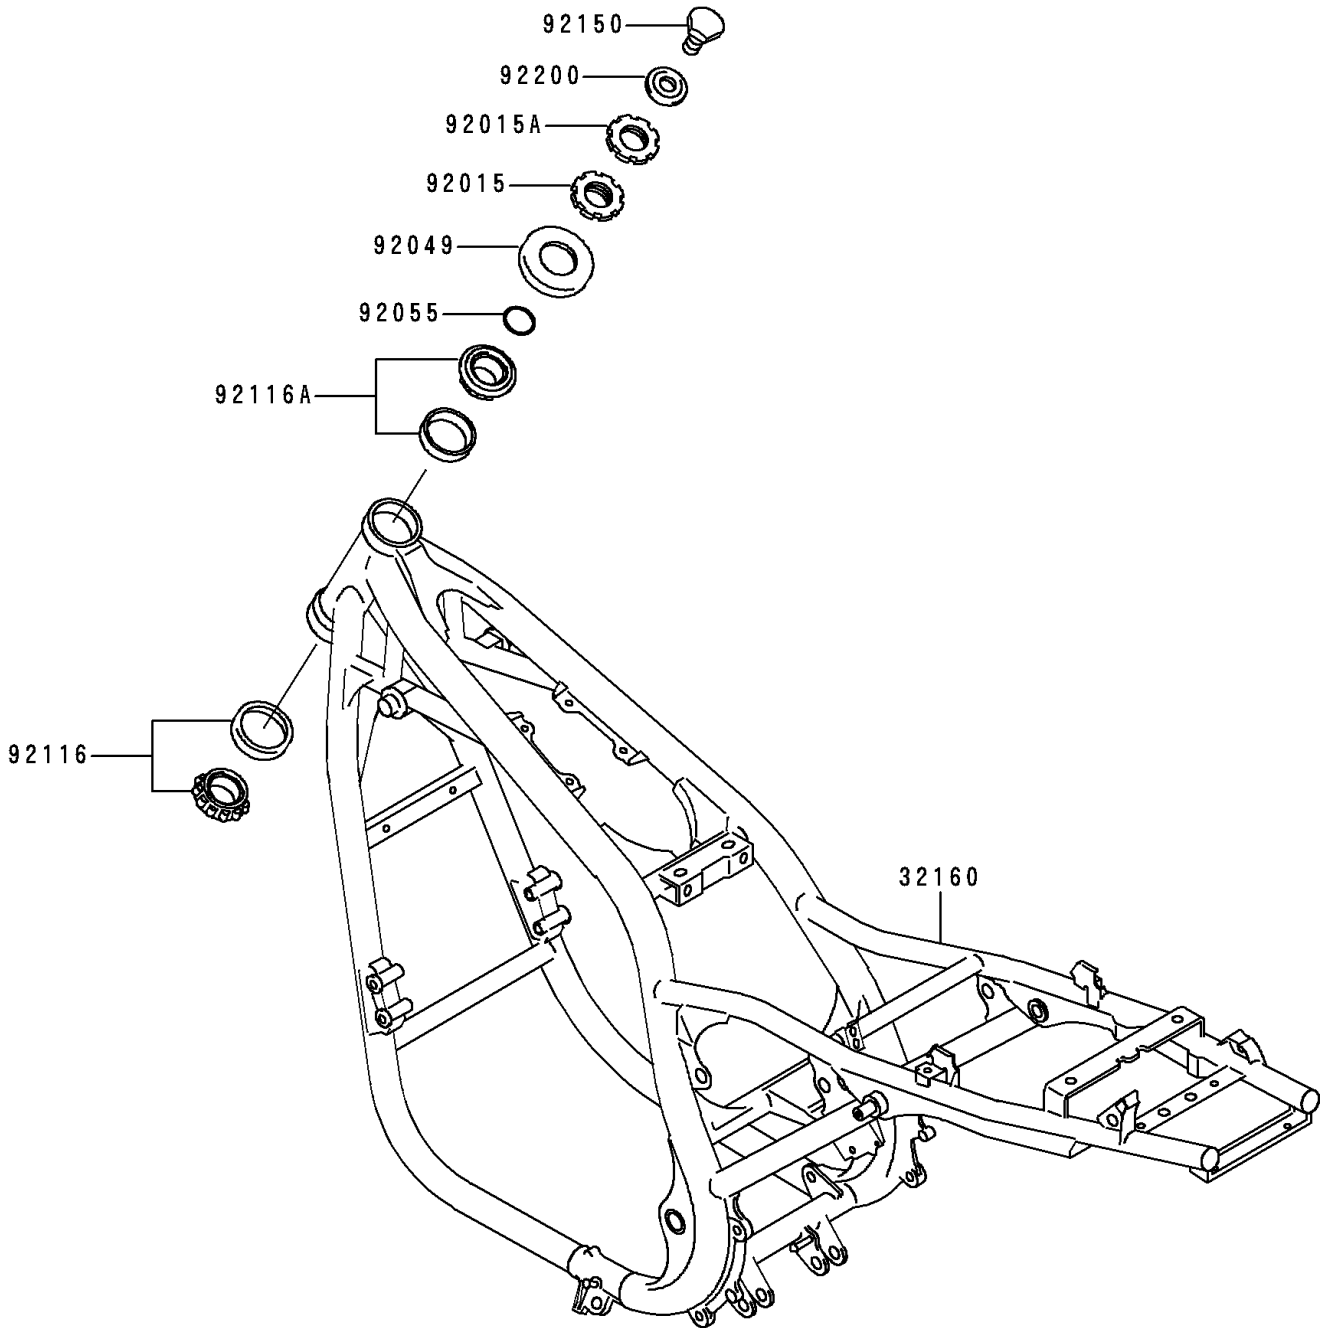

# 1991 Zephyr 750 PARTS DIAGRAM

Frame

F2120

## 1991 Zephyr 750 PARTS LIST

### Frame

ITEM NAME	PART NUMBER	QUANTITY
FRAME-COMP,C.GRAY (Ref # 32160)	32160-1157-EZ	1
NUT,25MM (Ref # 92015)	92015-1803	1
NUT,25MM (Ref # 92015A)	92015-1810	1
SEAL-OIL,STEERING STEM (Ref # 92049)	92049-1214	1
RING-O,ID=24.5 (Ref # 92055)	92055-1459	1
BEARING-ROLLER,HR320/28XJ (Ref # 92116)	92116-1009	1
BEARING-ROLLER,HI-CAP32005JR-1 (Ref # 92116A)	92116-1056	1
BOLT,14X25 (Ref # 92150)	92150-1672	1
WASHER (Ref # 92200)	92200-1140	1