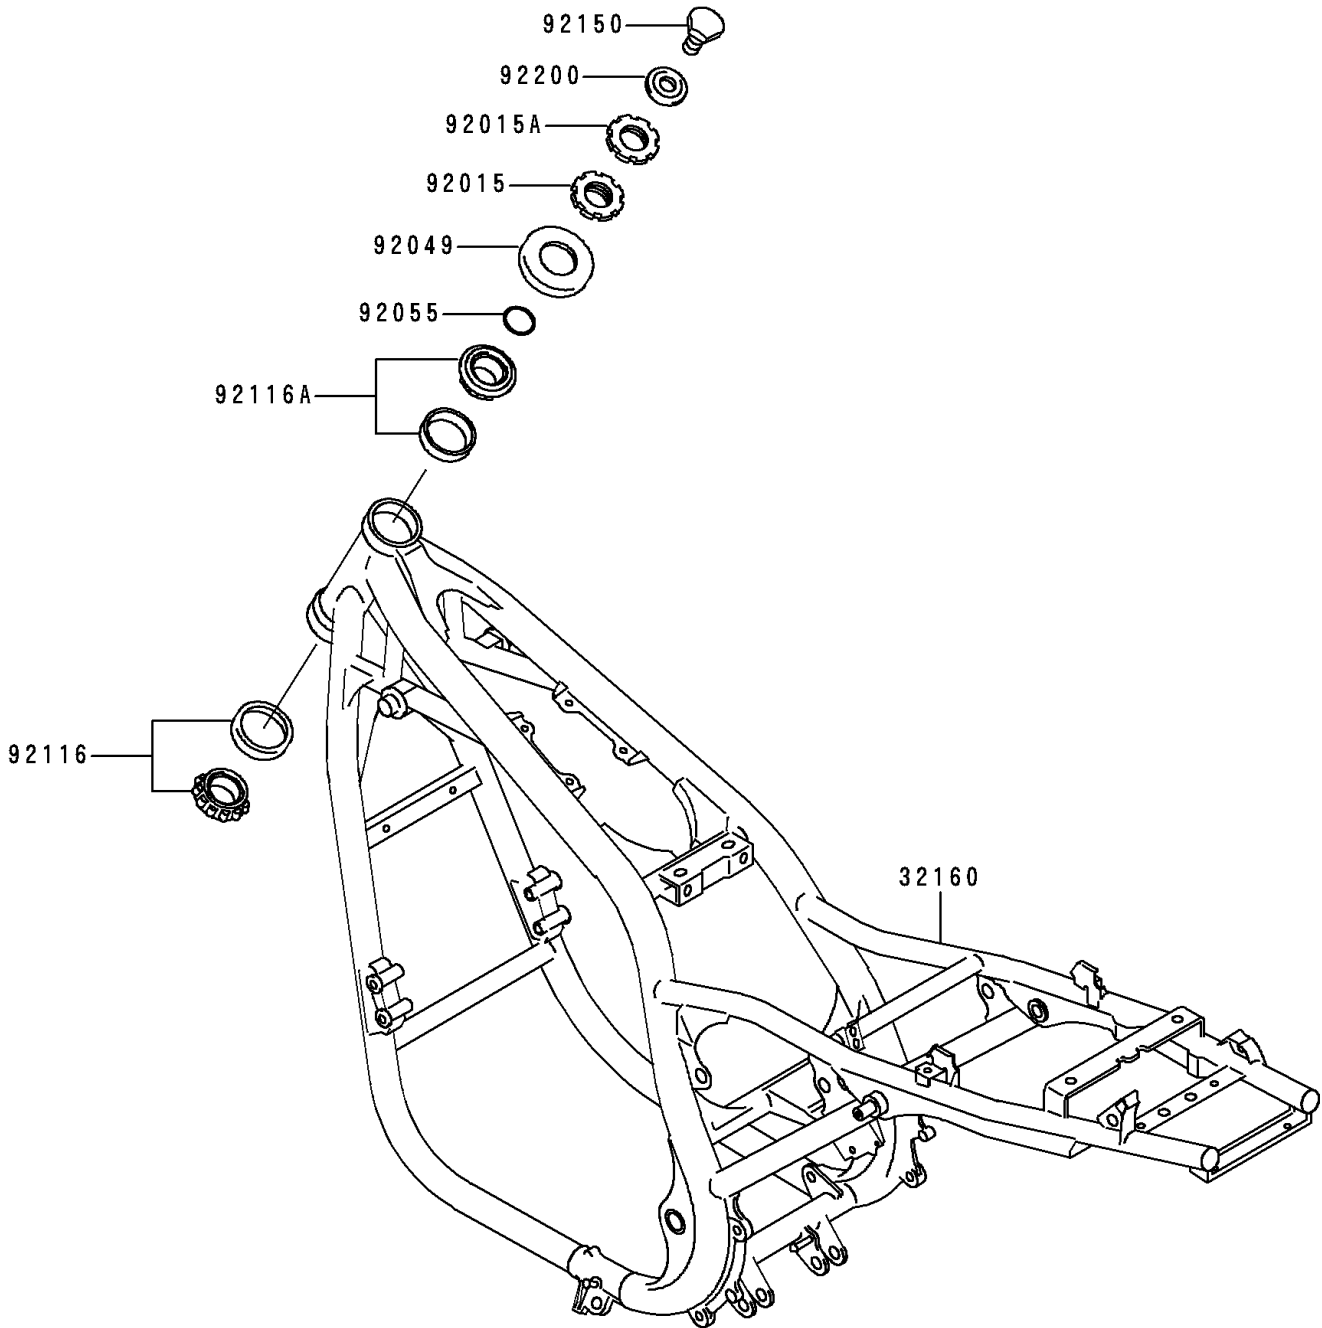

1991 Zephyr 750 PARTS DIAGRAM

Frame

F2120

1991 Zephyr 750 PARTS LIST

Frame

ITEM NAME	PART NUMBER	QUANTITY
FRAME-COMP,C.GRAY (Ref # 32160)	32160-1157-EZ	1
NUT,25MM (Ref # 92015)	92015-1803	1
NUT,25MM (Ref # 92015A)	92015-1810	1
SEAL-OIL,STEERING STEM (Ref # 92049)	92049-1214	1
RING-O,ID=24.5 (Ref # 92055)	92055-1459	1
BEARING-ROLLER,HR320/28XJ (Ref # 92116)	92116-1009	1
BEARING-ROLLER,HI-CAP32005JR-1 (Ref # 92116A)	92116-1056	1
BOLT,14X25 (Ref # 92150)	92150-1672	1
WASHER (Ref # 92200)	92200-1140	1