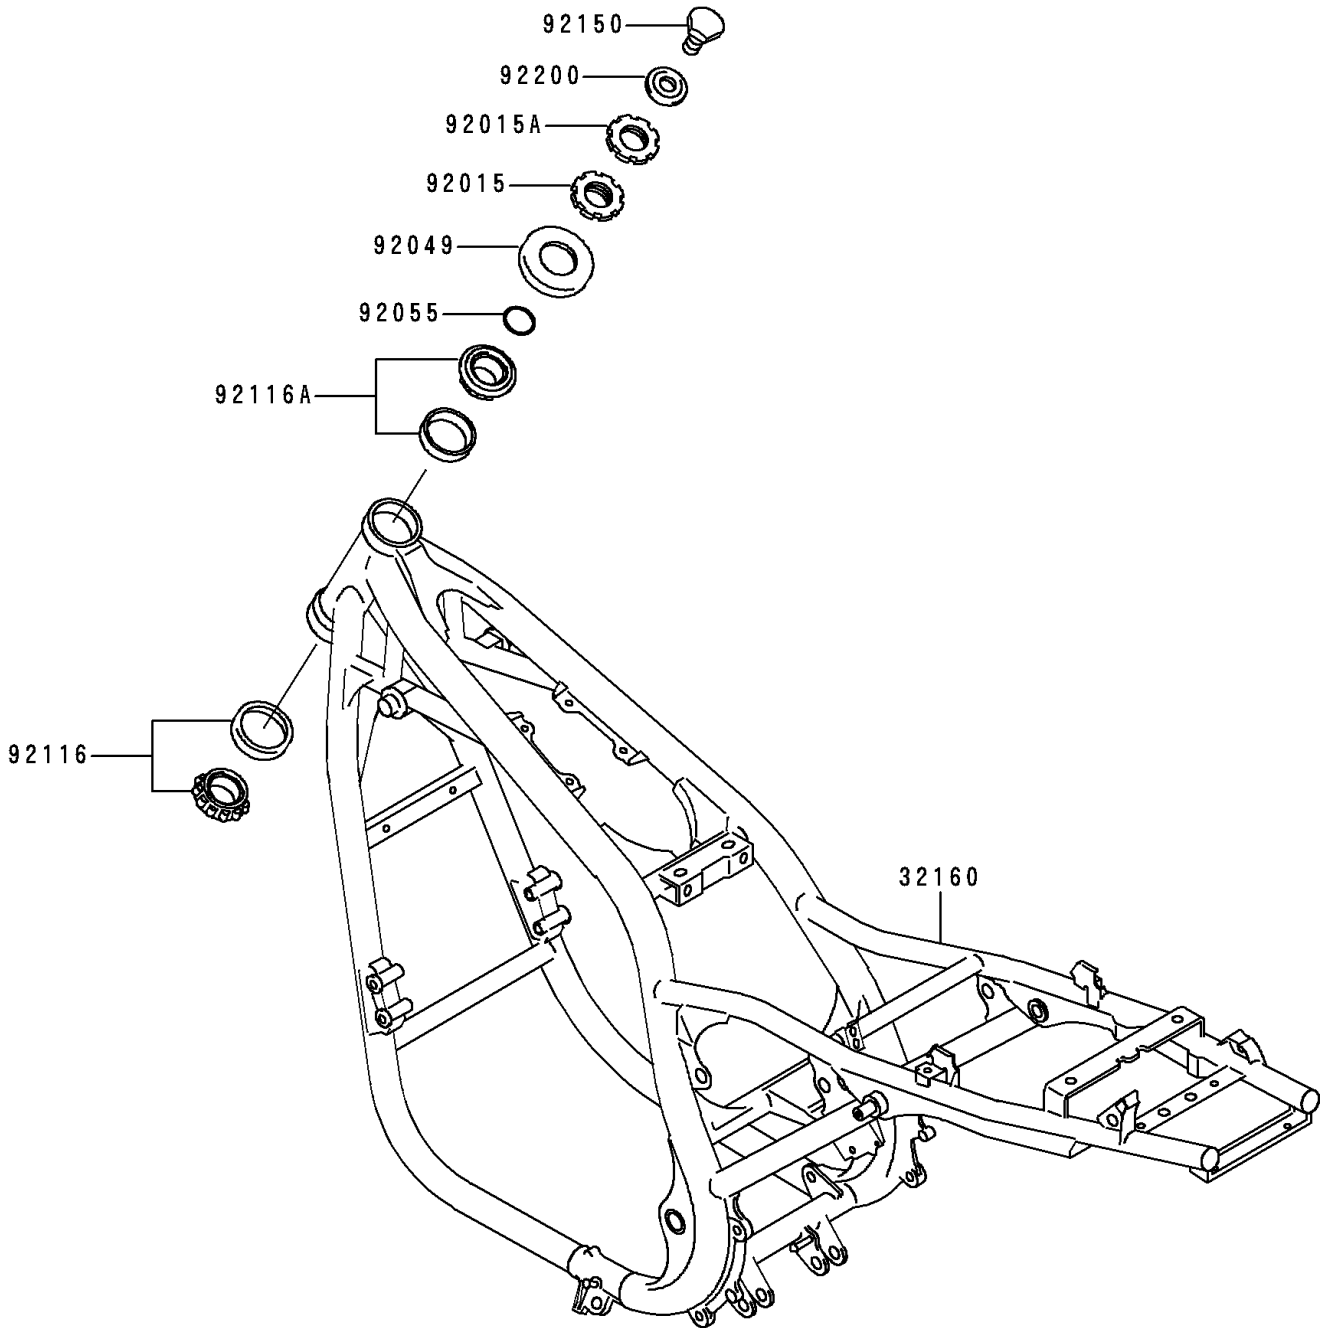

1993 Zephyr 750 PARTS DIAGRAM

Frame

F2120

1993 Zephyr 750 PARTS LIST

Frame

ITEM NAME	PART NUMBER	QUANTITY
FRAME-COMP,C.GRAY (Ref # 32160)	32160-1157-EZ	1
NUT,25MM (Ref # 92015)	92015-1803	1
NUT,25MM (Ref # 92015A)	92015-1810	1
SEAL-OIL,STEERING STEM (Ref # 92049)	92049-1214	1
RING-O,ID=24.5 (Ref # 92055)	92055-1459	1
BEARING-ROLLER,HR320/28XJ (Ref # 92116)	92116-1009	1
BEARING-ROLLER,HI-CAP32005JR-1 (Ref # 92116A)	92116-1056	1
BOLT,14X25 (Ref # 92150)	92150-1672	1
WASHER (Ref # 92200)	92200-1140	1