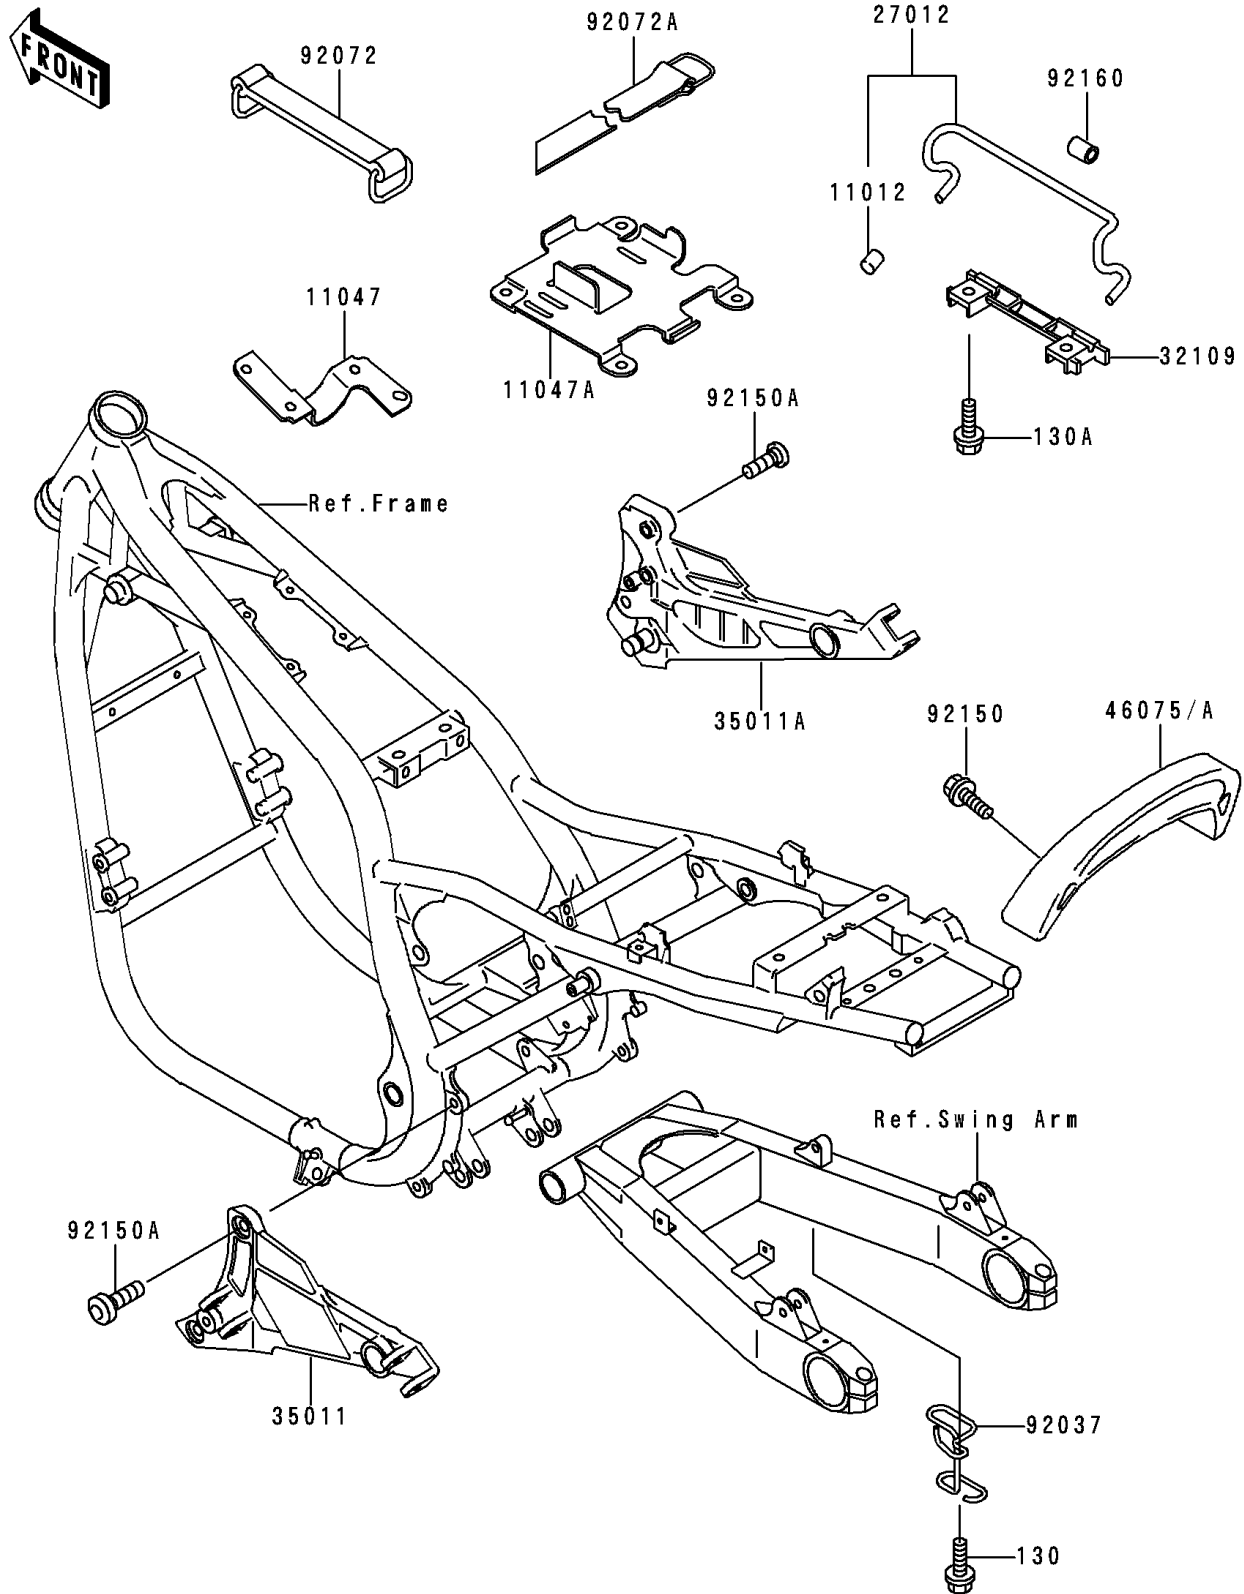

1991 Zephyr 750 PARTS DIAGRAM

Battery Case

F2132

1991 Zephyr 750 PARTS LIST

Battery Case

ITEM NAME	PART NUMBER	QUANTITY
BOLT-FLANGED (Ref # 130)	130J0610	1
BOLT-FLANGED,8X14 (Ref # 130A)	130J0814	4
CAP,BUNGEE CORD HOOK (Ref # 11012)	11012-1589	4
BRACKET,REGULATOR (Ref # 11047)	11047-1178	1
BRACKET,CANISTER&TOOL (Ref # 11047A)	11047-1247	1
HOOK,BUNGEE CORD (Ref # 27012)	27012-1398	2
GRIP-FRAME (Ref # 32109)	32109-1219	2
STAY,STEP HOLDER,LH,C.GRAY (Ref # 35011)	35011-1544-EZ	1
STAY,STEP HOLDER,RH,C.GRAY (Ref # 35011A)	35011-1545-EZ	1
GRIP,TAIL,C.P.RED (Ref # 46075)	46075-1093-A5	1
CLAMP,TUBE (Ref # 92037)	92037-1942	1
BAND (Ref # 92072)	92072-1176	1
BAND,L=400 (Ref # 92072A)	92072-1279	1
BOLT,SOCKET,8X20 (Ref # 92150)	92150-1155	2
BOLT,SOCKET,10X25 (Ref # 92150A)	92150-1401	4
DAMPER,4.5X11X20 (Ref # 92160)	92160-1074	4