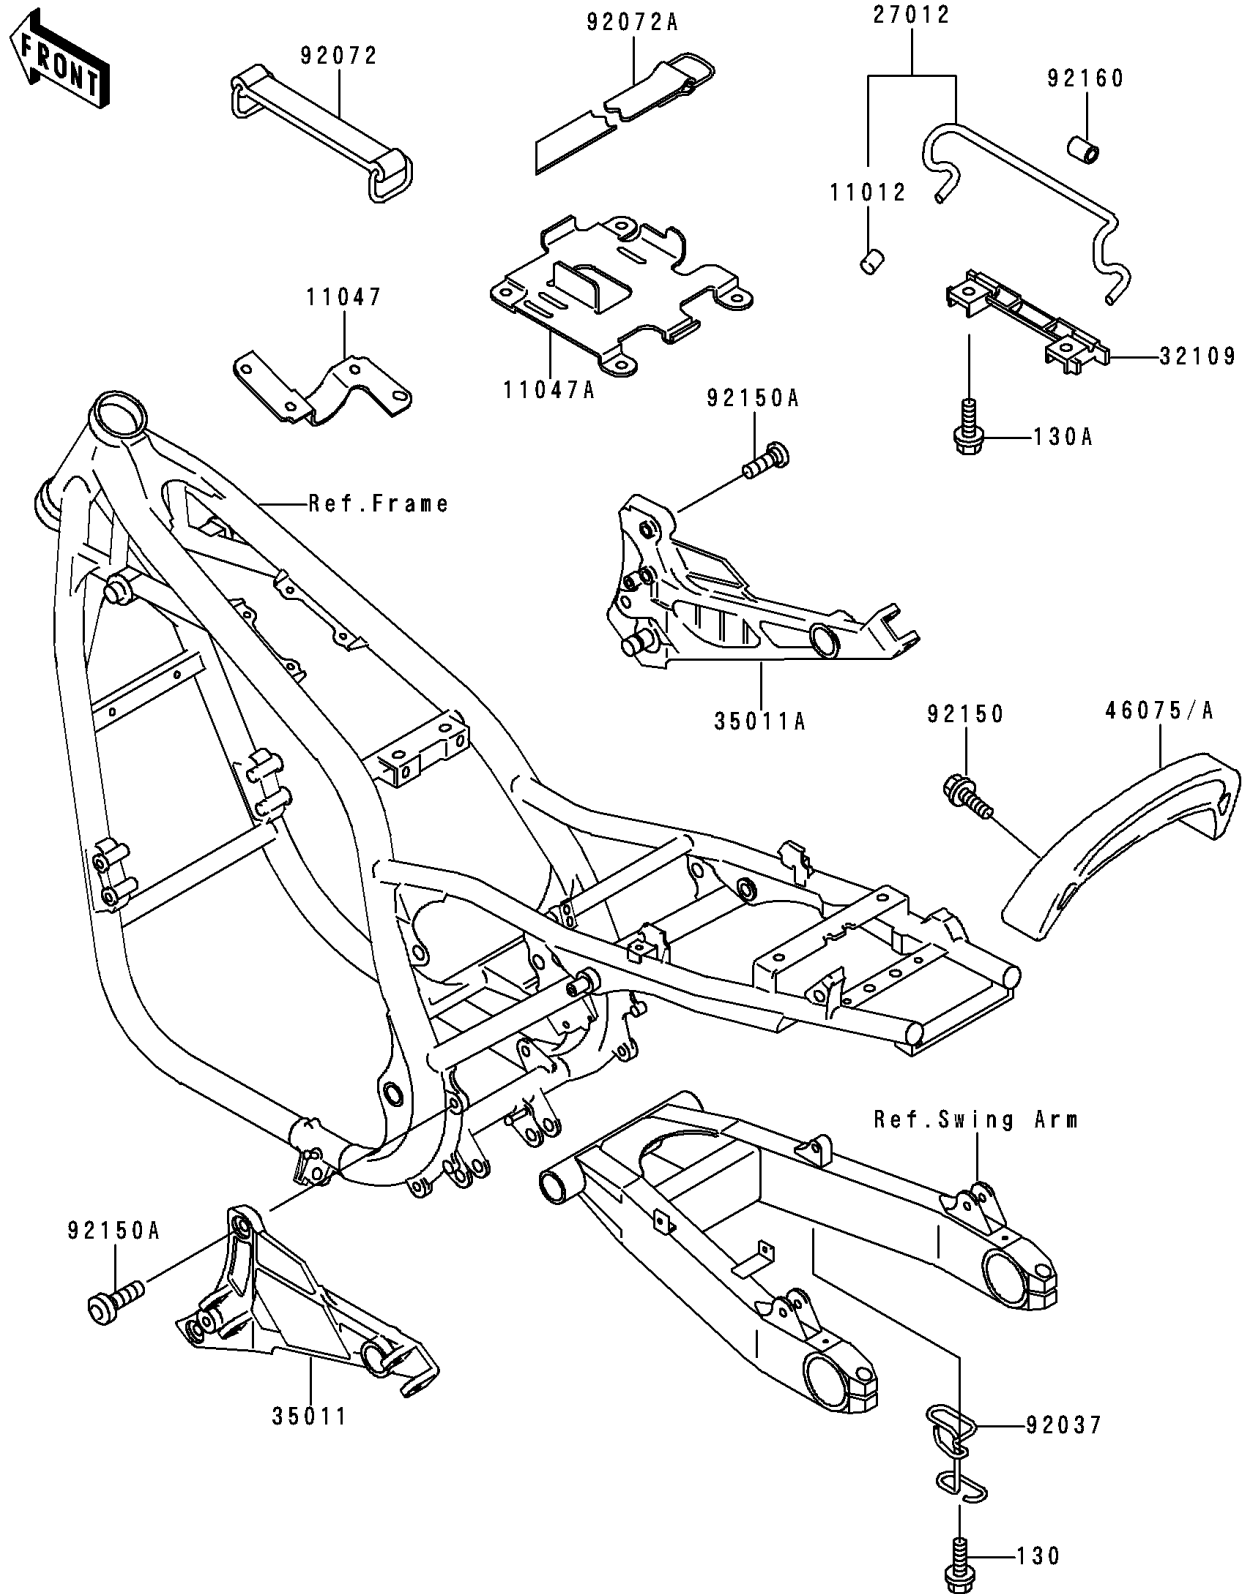

1991 Zephyr 750 PARTS DIAGRAM

Battery Case

F2132

1991 Zephyr 750 PARTS LIST

Battery Case

ITEM NAME	PART NUMBER	QUANTITY
BOLT-FLANGED (Ref # 130)	130J0610	1
BOLT-FLANGED,8X14 (Ref # 130A)	130J0814	4
CAP,BUNGEE CORD HOOK (Ref # 11012)	11012-1589	4
BRACKET,REGULATOR (Ref # 11047)	11047-1178	1
BRACKET,CANISTER&TOOL (Ref # 11047A)	11047-1247	1
HOOK,BUNGEE CORD (Ref # 27012)	27012-1398	2
GRIP-FRAME (Ref # 32109)	32109-1219	2
STAY,STEP HOLDER,LH,C.GRAY (Ref # 35011)	35011-1544-EZ	1
STAY,STEP HOLDER,RH,C.GRAY (Ref # 35011A)	35011-1545-EZ	1
GRIP,TAIL,C.P.RED (Ref # 46075)	46075-1093-A5	1
CLAMP,TUBE (Ref # 92037)	92037-1942	1
BAND (Ref # 92072)	92072-1176	1
BAND,L=400 (Ref # 92072A)	92072-1279	1
BOLT,SOCKET,8X20 (Ref # 92150)	92150-1155	2
BOLT,SOCKET,10X25 (Ref # 92150A)	92150-1401	4
DAMPER,4.5X11X20 (Ref # 92160)	92160-1074	4