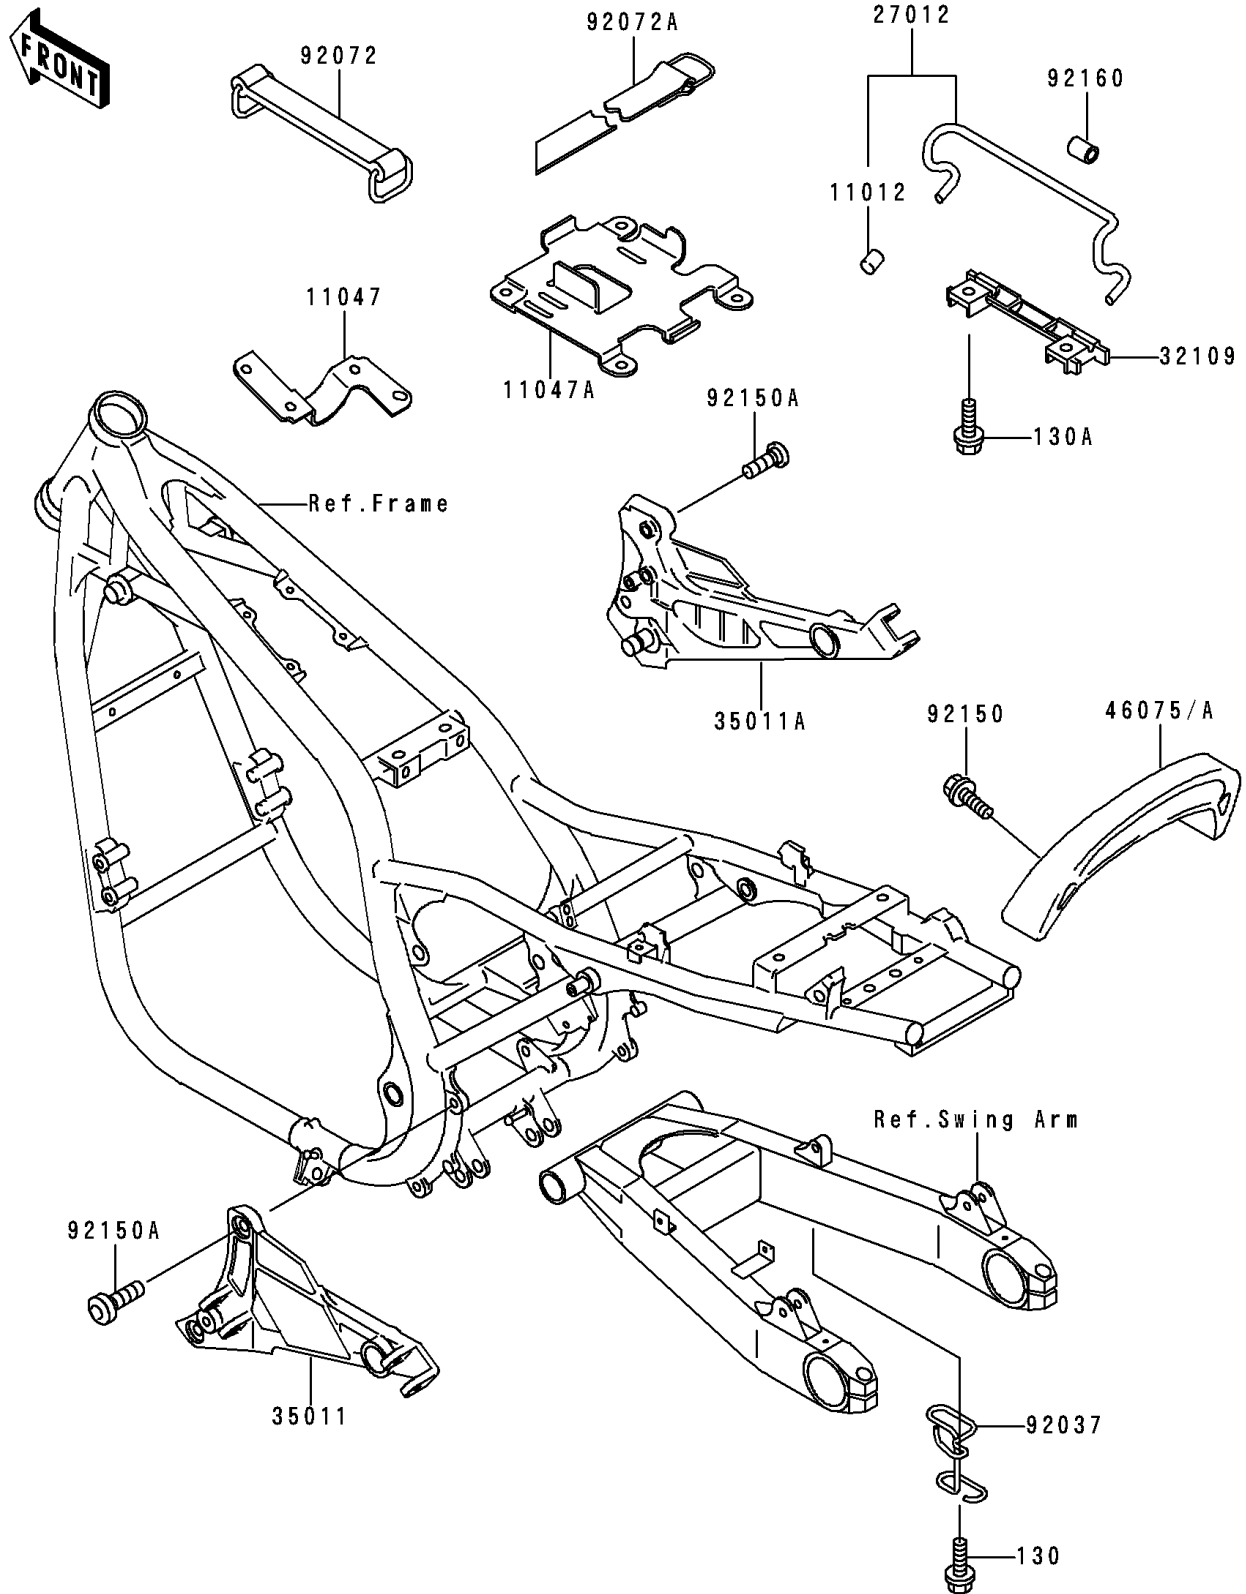

1992 Zephyr 750 PARTS DIAGRAM

Battery Case

F2132

1992 Zephyr 750 PARTS LIST

Battery Case

ITEM NAME	PART NUMBER	QUANTITY
BOLT-FLANGED (Ref # 130)	130J0610	1
BOLT-FLANGED,8X14 (Ref # 130A)	130J0814	4
CAP,BUNGEE CORD HOOK (Ref # 11012)	11012-1589	4
BRACKET,REGULATOR (Ref # 11047)	11047-1178	1
BRACKET,CANISTER&TOOL (Ref # 11047A)	11047-1247	1
HOOK,BUNGEE CORD (Ref # 27012)	27012-1398	2
GRIP-FRAME (Ref # 32109)	32109-1219	2
STAY,STEP HOLDER,LH,C.GRAY (Ref # 35011)	35011-1544-EZ	1
STAY,STEP HOLDER,RH,C.GRAY (Ref # 35011A)	35011-1545-EZ	1
GRIP,TAIL,C.P.RED (Ref # 46075)	46075-1093-A5	1
CLAMP,TUBE (Ref # 92037)	92037-1942	1
BAND (Ref # 92072)	92072-1176	1
BAND,L=400 (Ref # 92072A)	92072-1279	1
BOLT,SOCKET,8X20 (Ref # 92150)	92150-1155	2
BOLT,SOCKET,10X25 (Ref # 92150A)	92150-1401	4
DAMPER,4.5X11X20 (Ref # 92160)	92160-1074	4