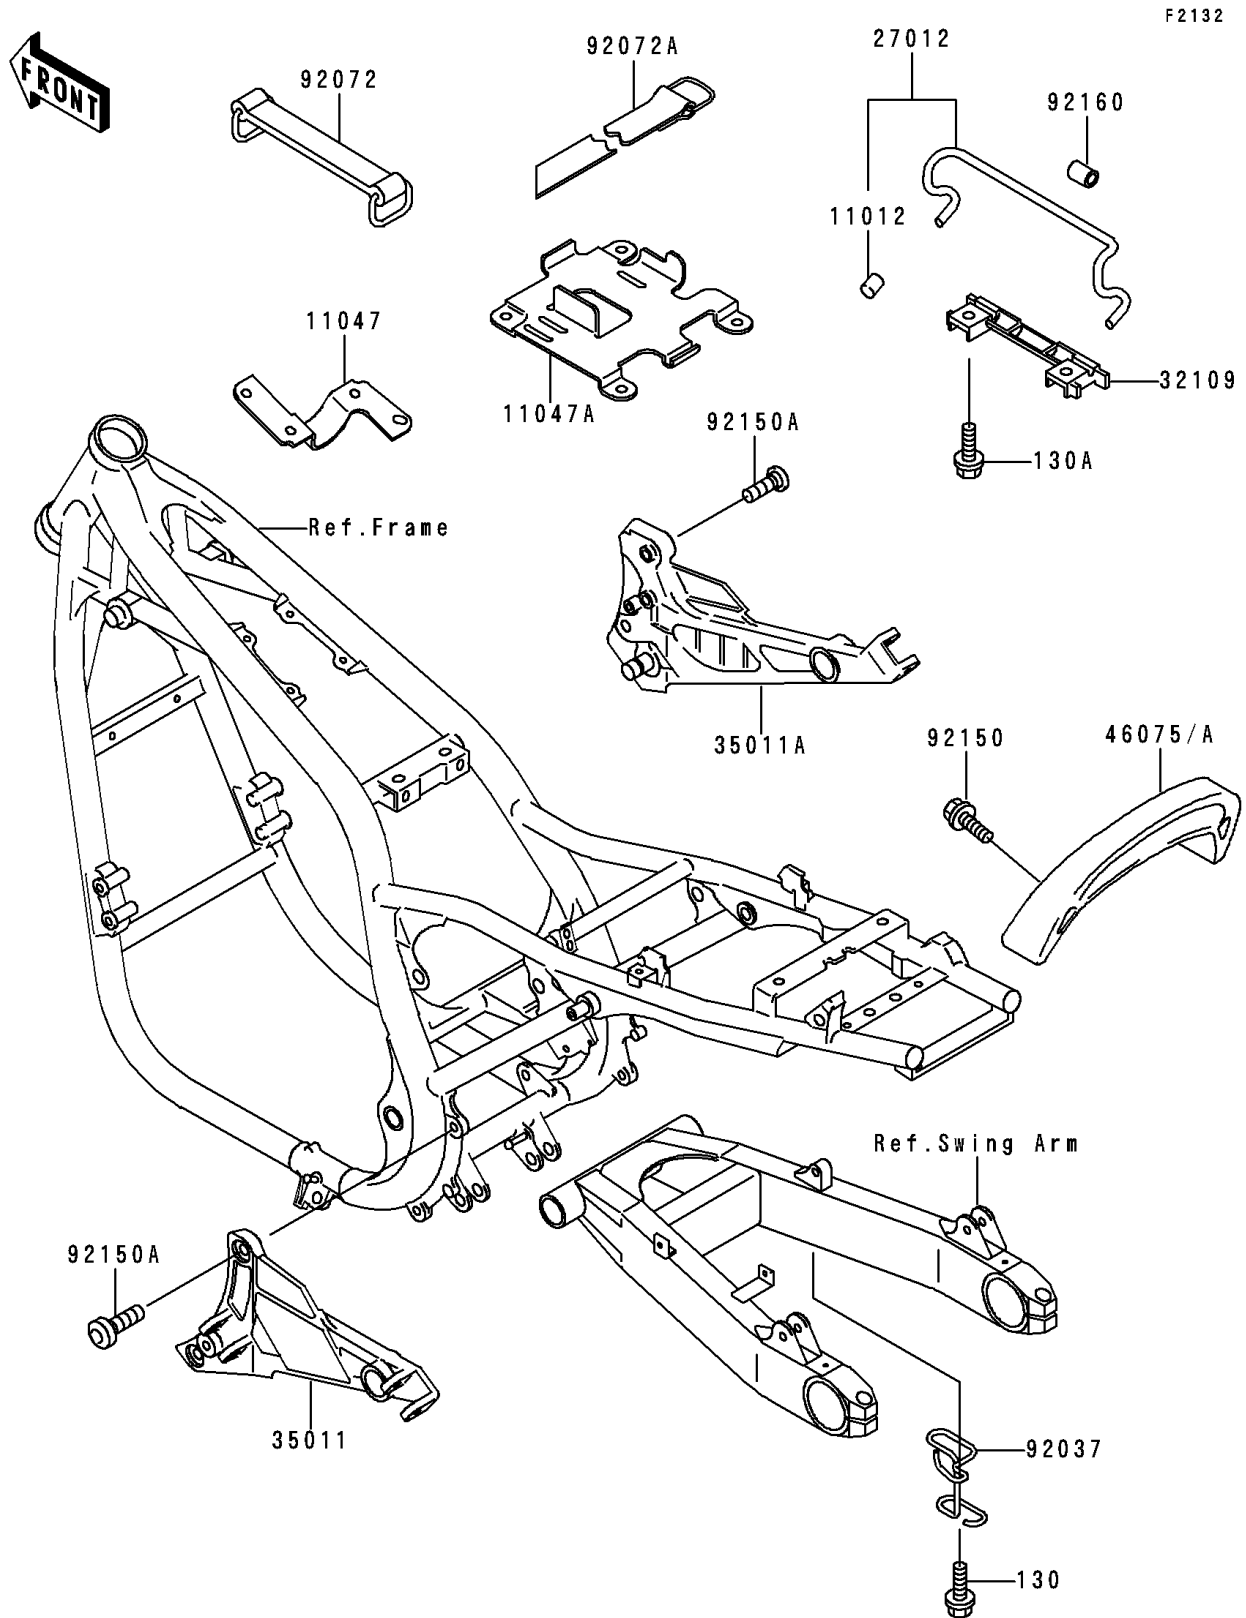

1993 Zephyr 750 PARTS DIAGRAM

Battery Case

1993 Zephyr 750 PARTS LIST

Battery Case

ITEM NAME	PART NUMBER	QUANTITY
BOLT-FLANGED (Ref # 130)	130J0610	1
BOLT-FLANGED,8X14 (Ref # 130A)	130J0814	4
CAP,BUNGEE CORD HOOK (Ref # 11012)	11012-1589	4
BRACKET,REGULATOR (Ref # 11047)	11047-1178	1
HOOK,BUNGEE CORD (Ref # 27012)	27012-1398	2
GRIP-FRAME (Ref # 32109)	32109-1219	2
STAY,STEP HOLDER,LH,C.GRAY (Ref # 35011)	35011-1544-EZ	1
STAY,STEP HOLDER,RH,C.GRAY (Ref # 35011A)	35011-1545-EZ	1
GRIP,TAIL,L.V.RED (Ref # 46075A)	46075-1093-P5	1
CLAMP,TUBE (Ref # 92037)	92037-1942	1
BAND (Ref # 92072)	92072-1176	1
BOLT,SOCKET,8X20 (Ref # 92150)	92150-1155	2
BOLT,SOCKET,10X25 (Ref # 92150A)	92150-1401	4
DAMPER,4.5X11X20 (Ref # 92160)	92160-1074	4