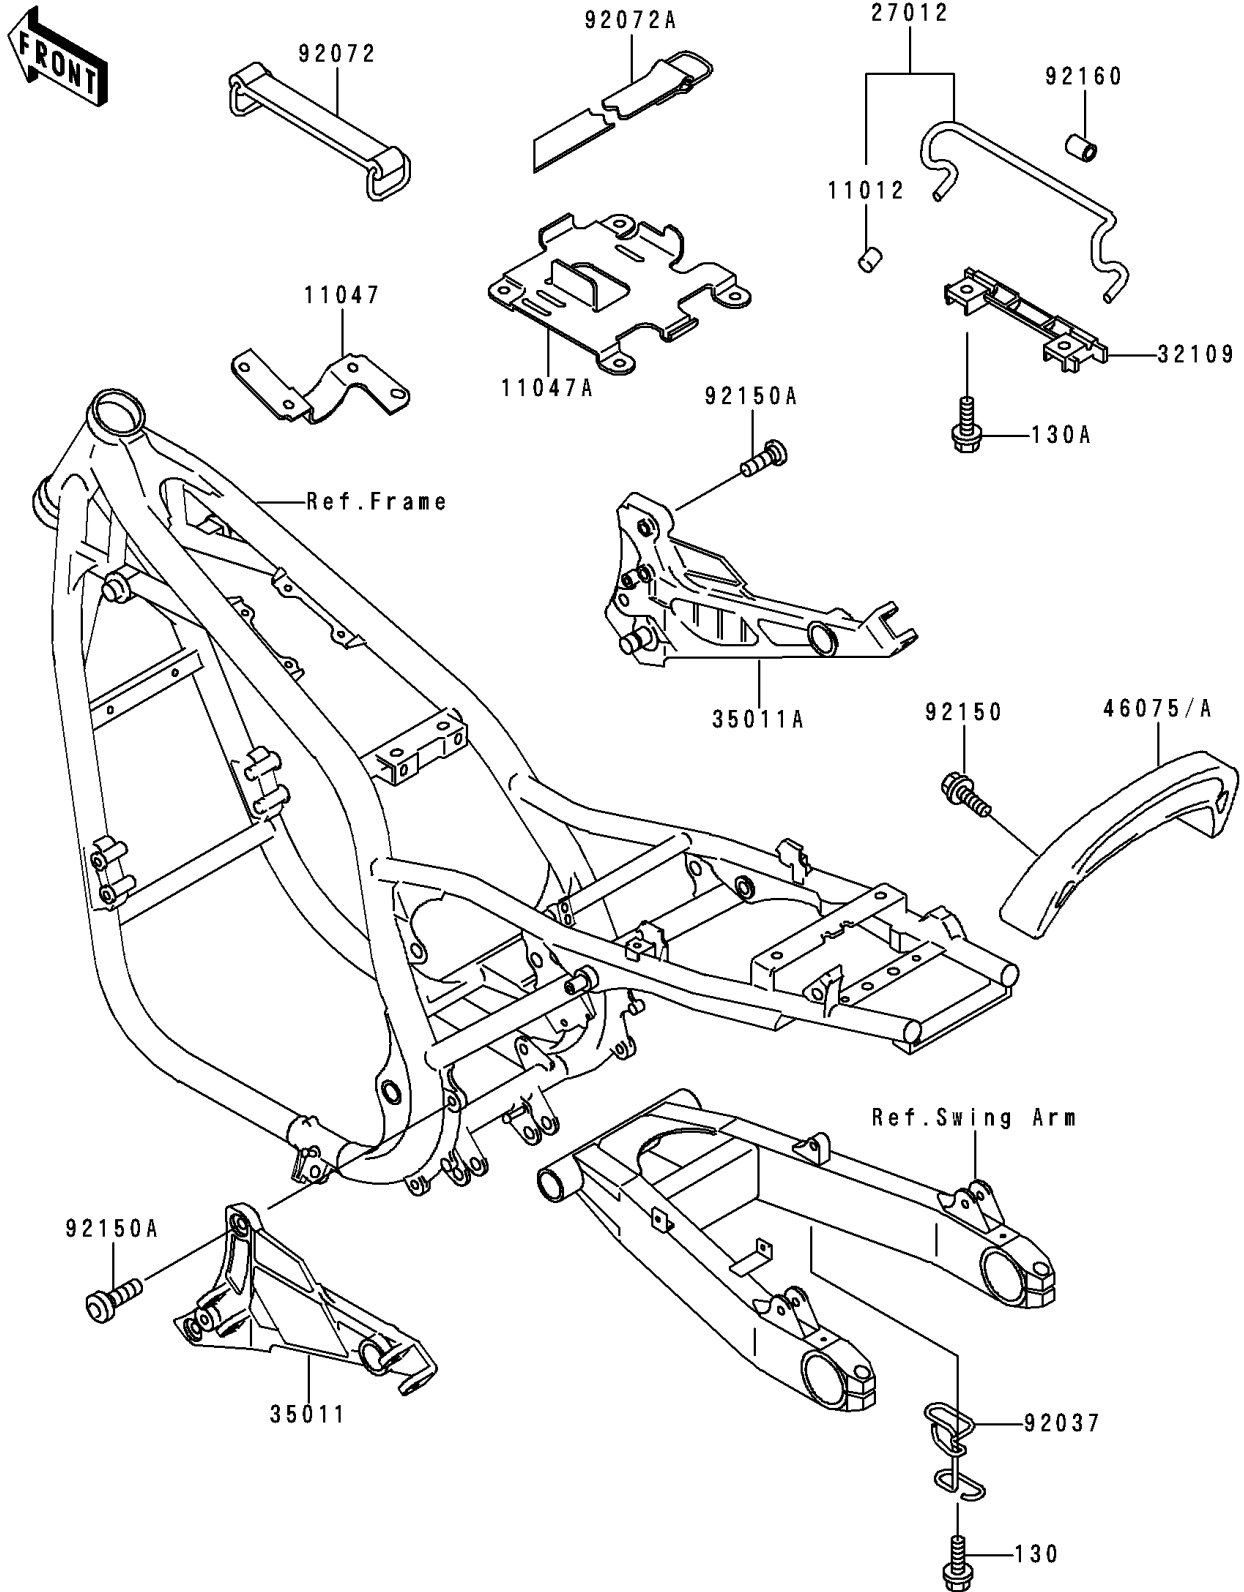

# 1993 Zephyr 750 PARTS DIAGRAM

## Battery Case

F2132

# 1993 Zephyr 750 PARTS LIST

## Battery Case

ITEM NAME	PART NUMBER	QUANTITY
BOLT-FLANGED (Ref # 130)	130J0610	1
BOLT-FLANGED,8X14 (Ref # 130A)	130J0814	4
CAP,BUNGEE CORD HOOK (Ref # 11012)	11012-1589	4
BRACKET,REGULATOR (Ref # 11047)	11047-1178	1
HOOK,BUNGEE CORD (Ref # 27012)	27012-1398	2
GRIP-FRAME (Ref # 32109)	32109-1219	2
STAY,STEP HOLDER,LH,C.GRAY (Ref # 35011)	35011-1544-EZ	1
STAY,STEP HOLDER,RH,C.GRAY (Ref # 35011A)	35011-1545-EZ	1
GRIP,TAIL,L.V.RED (Ref # 46075A)	46075-1093-P5	1
CLAMP,TUBE (Ref # 92037)	92037-1942	1
BAND (Ref # 92072)	92072-1176	1
BOLT,SOCKET,8X20 (Ref # 92150)	92150-1155	2
BOLT,SOCKET,10X25 (Ref # 92150A)	92150-1401	4
DAMPER,4.5X11X20 (Ref # 92160)	92160-1074	4