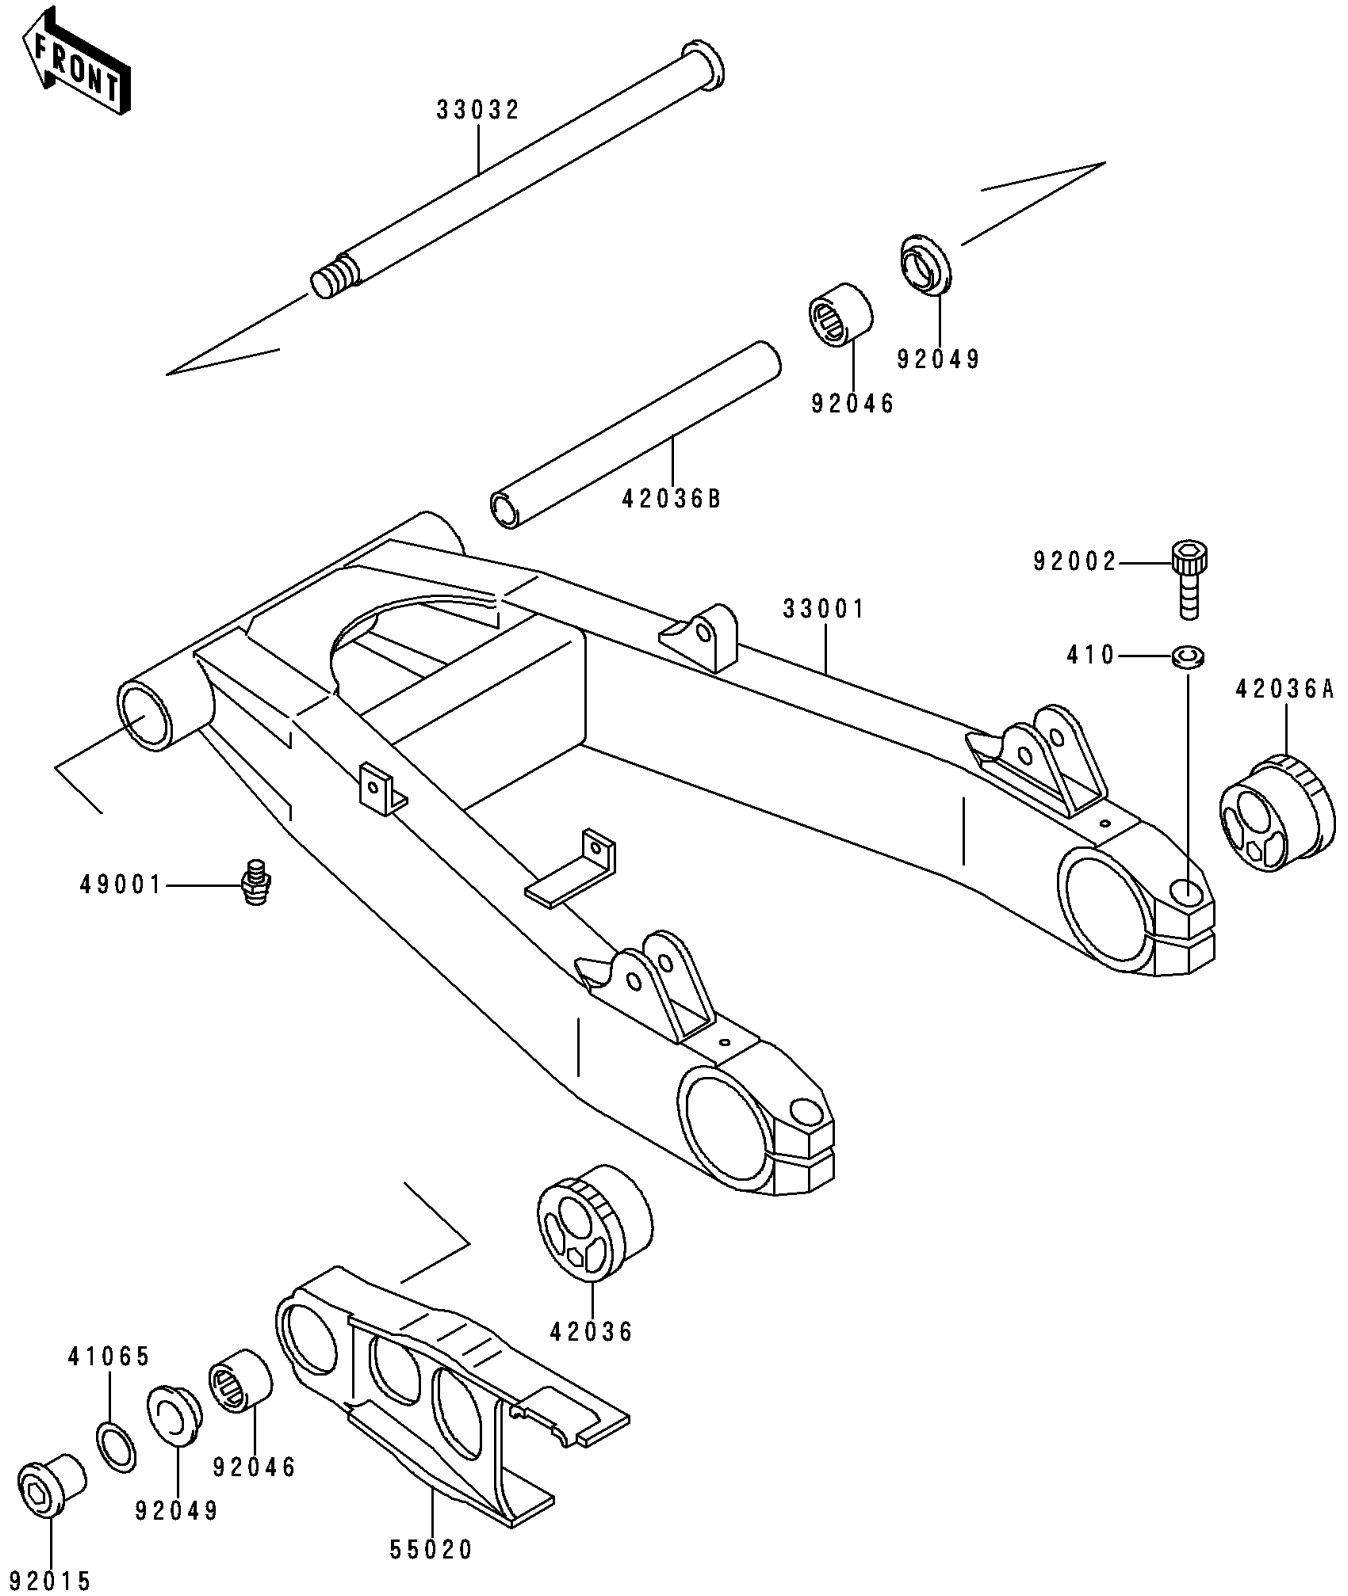

1991 Zephyr 750 PARTS DIAGRAM

Swing Arm

F2141

1991 Zephyr 750 PARTS LIST

Swing Arm

ITEM NAME	PART NUMBER	QUANTITY
W-PLAIN-S (Ref # 410)	410E1000	2
ARM-COMP-SWING,SILVER NO.25 (Ref # 33001)	33001-1372-CE	1
SHAFT-SWING ARM (Ref # 33032)	33032-1163	1
WASHER,24.5X32X0.8 (Ref # 41065)	41065-005	1
SLEEVE,AXLE,LH (Ref # 42036)	42036-1147	1
SLEEVE,AXLE,RH (Ref # 42036A)	42036-1148	1
SLEEVE,SWING ARM,L=237 (Ref # 42036B)	42036-1264	1
NIPPLE-GREASE (Ref # 49001)	49001-1051	1
GUARD,CHAIN (Ref # 55020)	55020-1383	1
BOLT,SOCKET,10X40 (Ref # 92002)	92002-1452	2
NUT,16MM (Ref # 92015)	92015-1835	1
BEARING-NEEDLE,BM2824 (Ref # 92046)	92046-1202	2
SEAL-OIL (Ref # 92049)	92049-1181	2