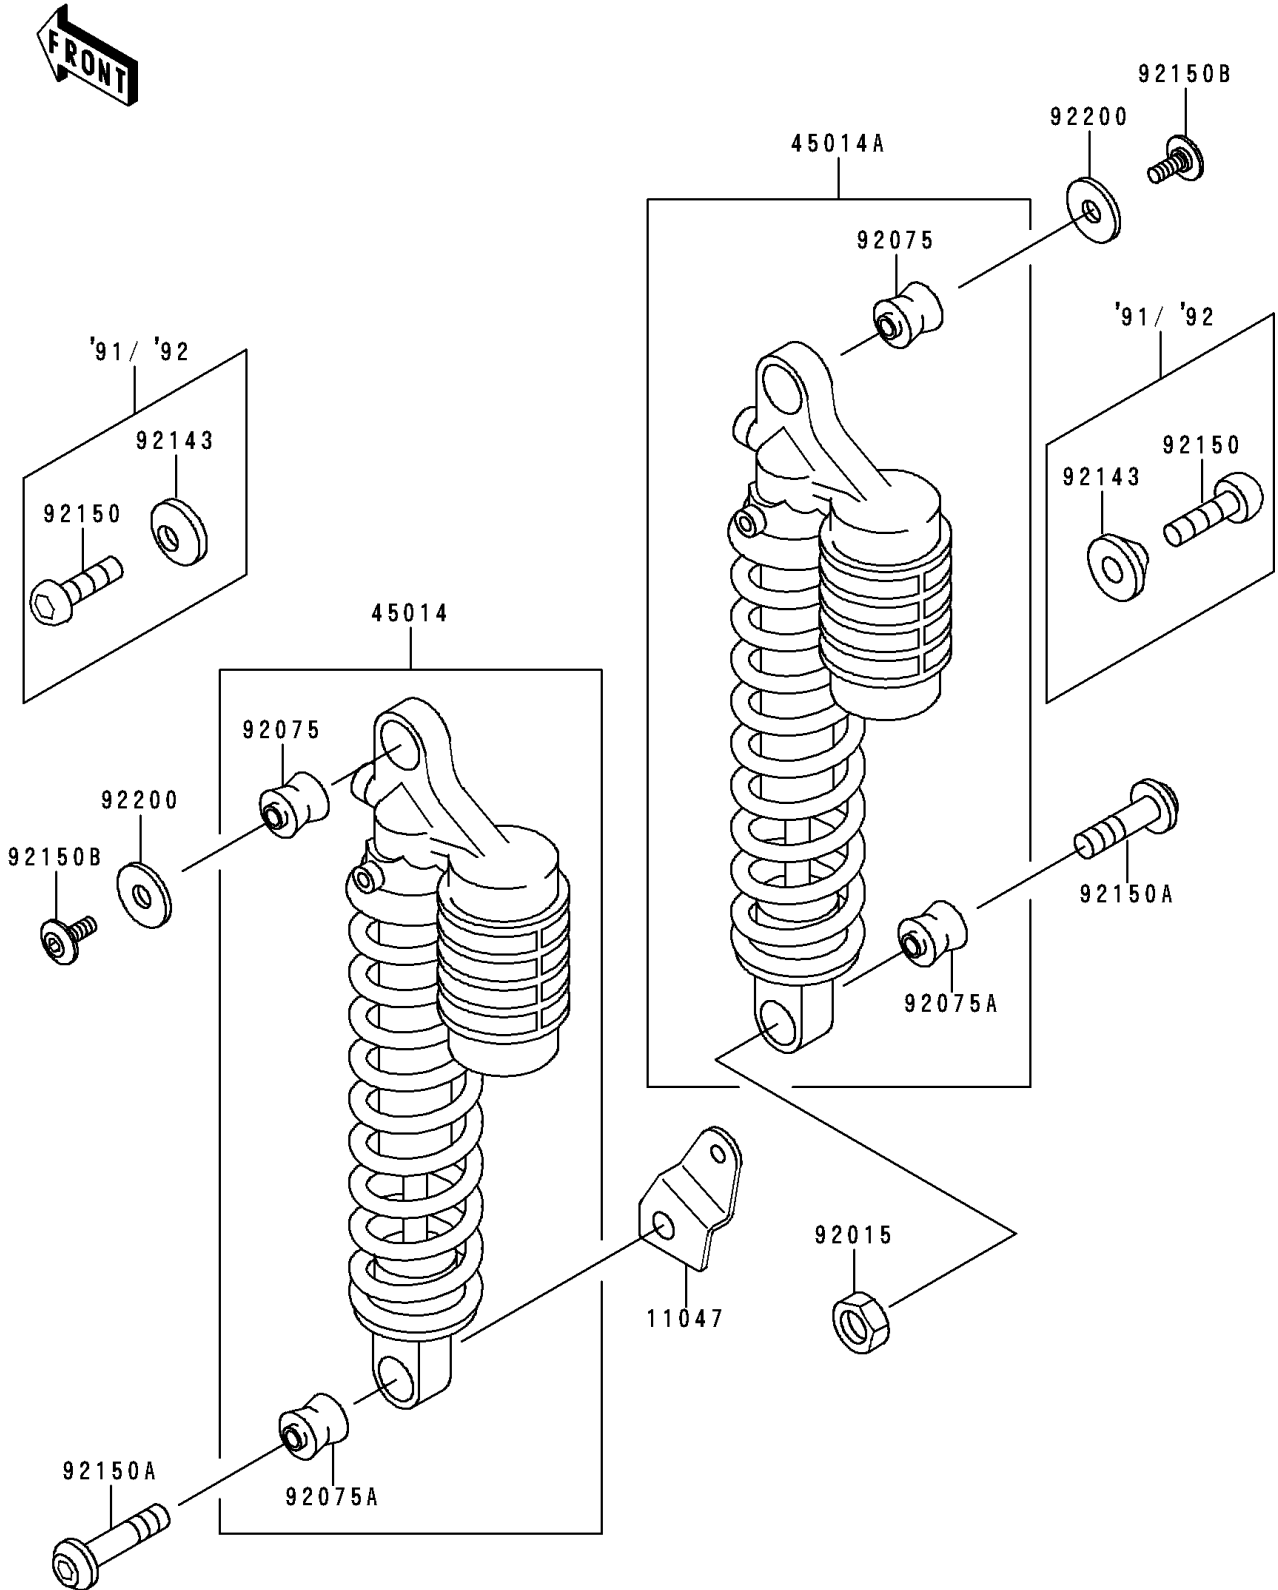

1991 Zephyr 750 PARTS DIAGRAM

Suspension/Shock Absorber

F2151

1991 Zephyr 750 PARTS LIST

Suspension/Shock Absorber

| ITEM NAME | PART NUMBER | QUANTITY |
|--|---------------|----------|
| BRACKET,CHAIN CASE (Ref # 11047) | 11047-1239 | 1 |
| SHOCKABSORBER,LH,G.GRAY (Ref # 45014) | 45014-1494-GD | 1 |
| SHOCKABSORBER,RH,G.GRAY (Ref # 45014A) | 45014-1495-GD | 1 |
| NUT,FLANGED,10MM (Ref # 92015) | 92015-1335 | 1 |
| DAMPER,SHOCKABSORBER (Ref # 92075) | 92075-1141 | 2 |
| DAMPER,SHOCKABSORBER (Ref # 92075A) | 92075-1586 | 2 |
| COLLAR (Ref # 92143) | 92143-1344 | 2 |
| BOLT,SOCKET,6X14 (Ref # 92150) | 92150-1026 | 2 |
| BOLT,10X45 (Ref # 92150A) | 92150-1402 | 2 |