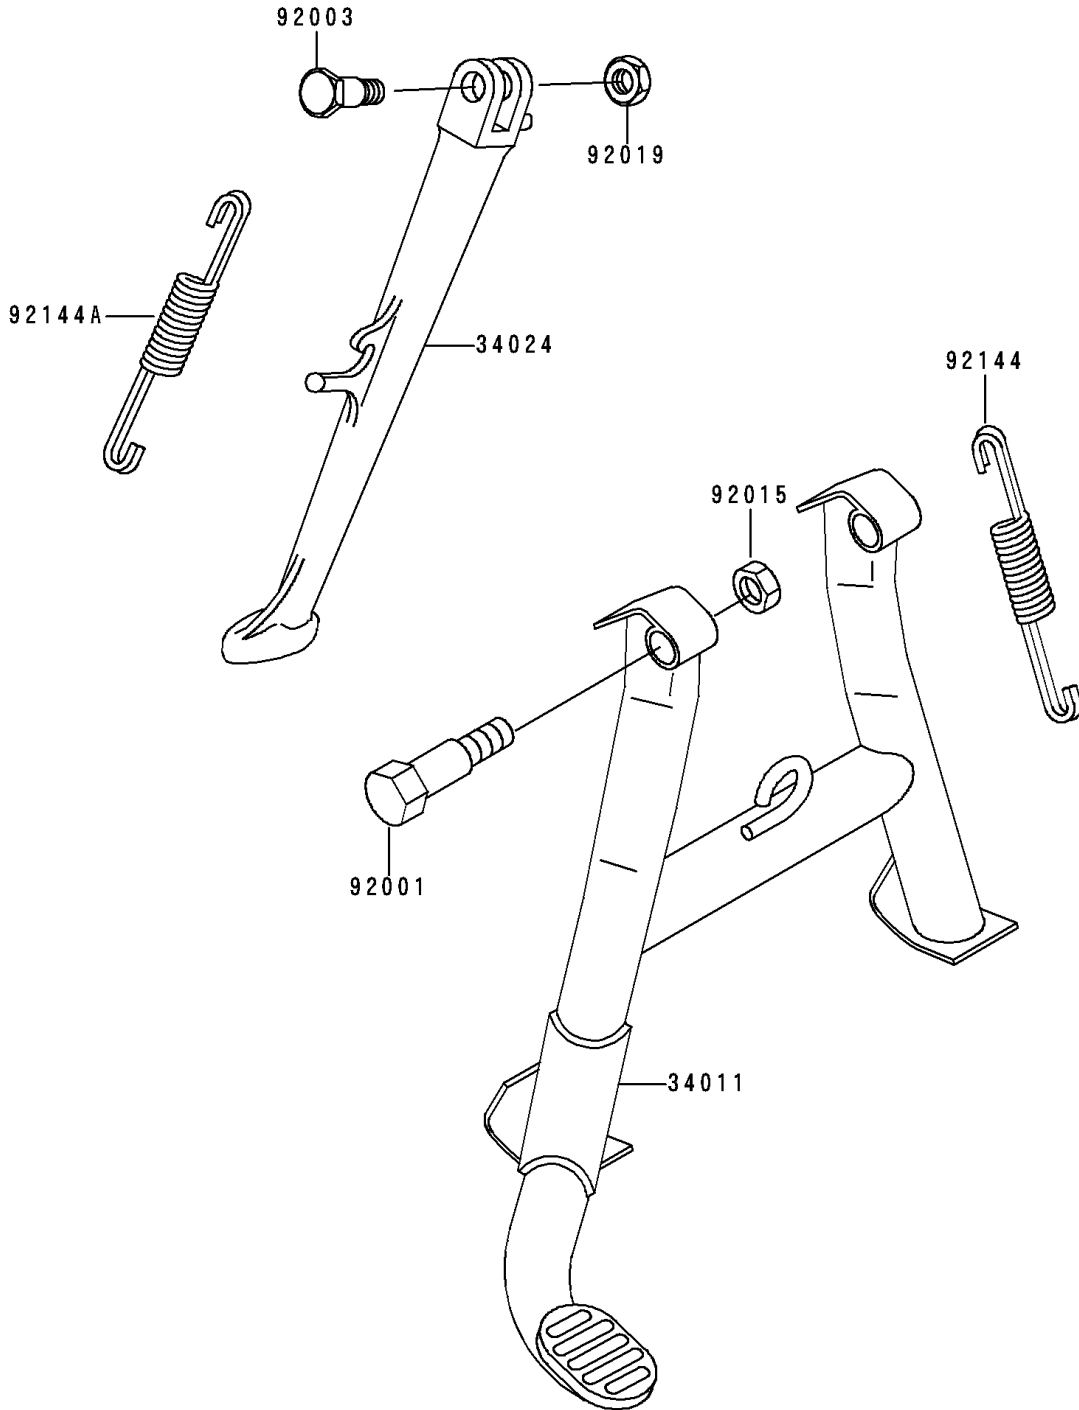

1991 Zephyr 750 PARTS DIAGRAM

Stand

F2190

1991 Zephyr 750 PARTS LIST

Stand

ITEM NAME	PART NUMBER	QUANTITY
STAND-CENTER (Ref # 34011)	34011-1150	1
STAND-SIDE,C.GRAY (Ref # 34024)	34024-1274-EZ	1
BOLT,CENTER STAND (Ref # 92001)	92001-1214	2
BOLT,SIDE STAND (Ref # 92003)	92003-157	1
NUT,LOCK,10MM,BLACK (Ref # 92015)	92015-1188	2
NUT,LOCK,10MM (Ref # 92019)	92019-021	1
SPRING,STAND (Ref # 92144)	92144-1293	1
SPRING,SIDE STAND (Ref # 92144A)	92144-1335	1