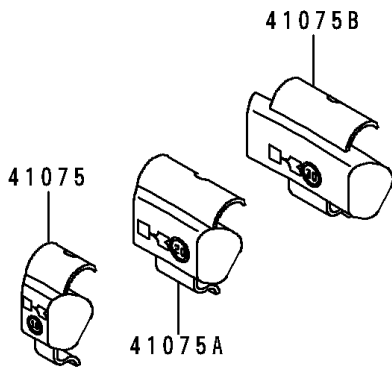

# 1992 Zephyr 750 PARTS DIAGRAM

Tire

F2210

## Tire

ITEM NAME	PART NUMBER	QUANTITY
VALVE,TIRE (Ref # 16126)	16126-1140	2
TIRE,FR,120/70-17 58H,K505F(D) (Ref # 41002)	41002-1836	1
TIRE,RR,150/70-17 69H,K505L(D) (Ref # 41002A)	41002-1837	1
BALANCER-WHEEL,10G,SILVER (Ref # 41075)	41075-1014	AR
BALANCER-WHEEL,20G,SILVER (Ref # 41075A)	41075-1015	AR
BALANCER-WHEEL,30G,SILVER (Ref # 41075B)	41075-1016	AR