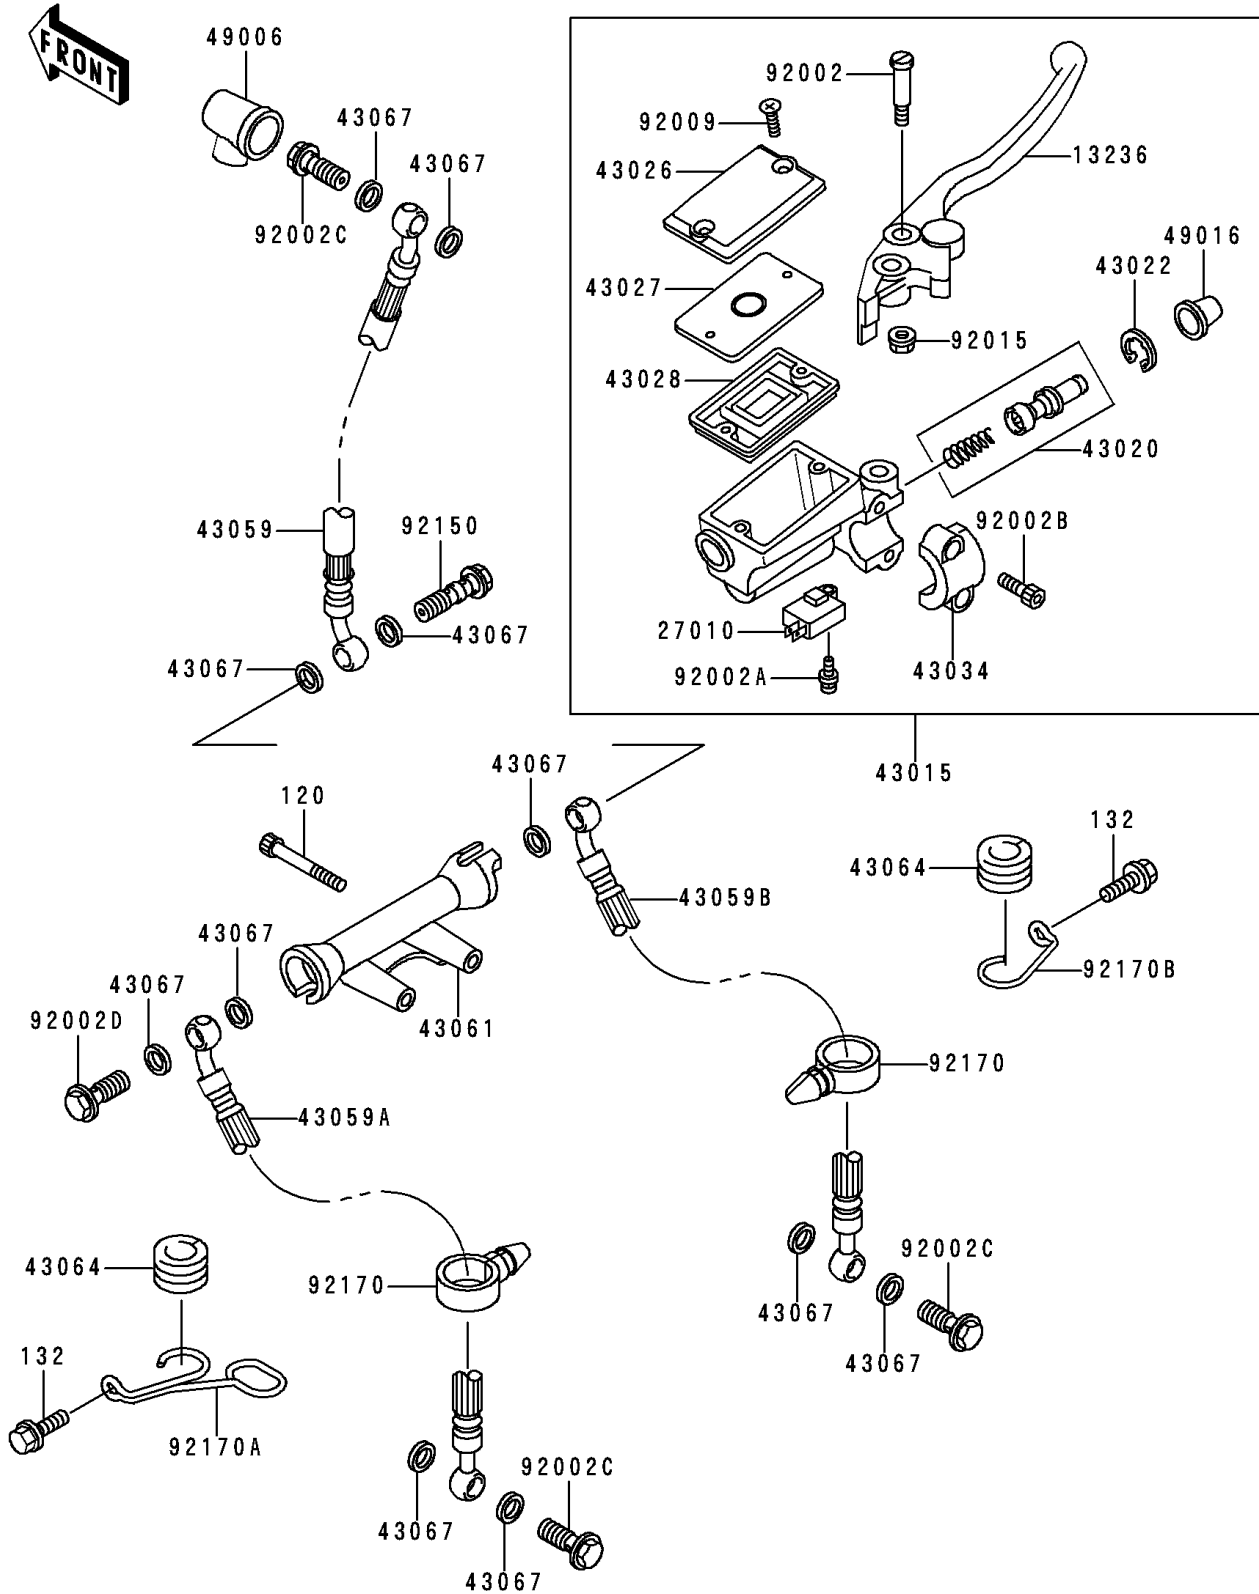

1992 Zephyr 750 PARTS DIAGRAM

Front Master Cylinder(ZR750-C2/C3)

F2291A

1992 Zephyr 750 PARTS LIST

Front Master Cylinder(ZR750-C2/C3)

ITEM NAME	PART NUMBER	QUANTITY
-----------	-------------	----------