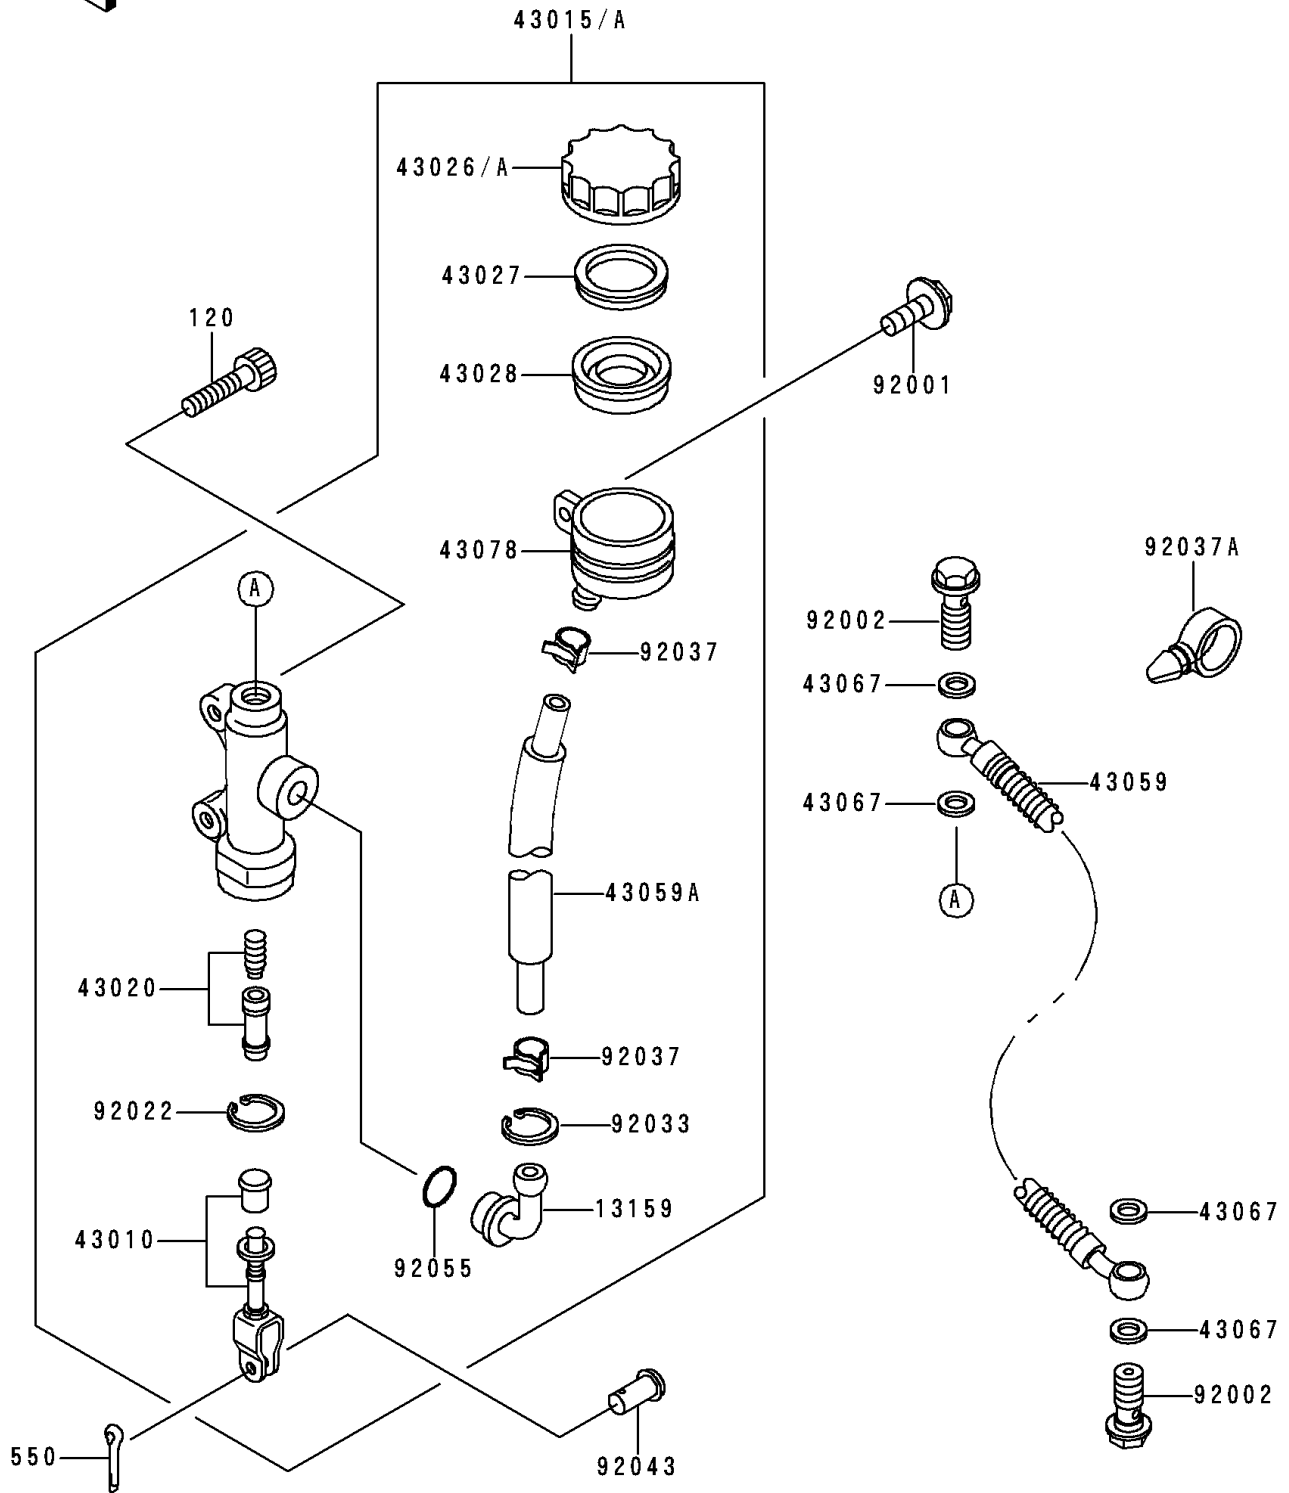

# 1991 Zephyr 750 PARTS DIAGRAM

Rear Master Cylinder

F2293

# 1991 Zephyr 750 PARTS LIST

## Rear Master Cylinder

ITEM NAME	PART NUMBER	QUANTITY
BOLT-SOCKET,8X35,BLACK (Ref # 120)	120S0835	2
PIN-COTTER,2.0X15 (Ref # 550)	550D2015	1
CONNECTOR,RR MASTER CYLINDER (Ref # 13159)	13159-1052	1
ROD-ASSY-BRAKE (Ref # 43010)	43010-1055	1
CYLINDER-ASSY-MASTER,RR (Ref # 43015)	43015-1442	1
PISTON-COMP-BRAKE,RR (Ref # 43020)	43020-1067	1
CAP-BRAKE (Ref # 43026A)	43026-1054	1
PLATE-DIAPHRAGM (Ref # 43027)	43027-1051	1
DIAPHRAGM,MASTER CYLINDER (Ref # 43028)	43028-1057	1
HOSE-BRAKE,RR (Ref # 43059)	43059-1668	1
HOSE-BRAKE,RR MASTER CYLINDER (Ref # 43059A)	43059-1669	1
WASHER,10.5X15X1.5 (Ref # 43067)	43067-001	4
RESERVOIR,RR MASTER CYLINDER (Ref # 43078)	43078-1058	1
BOLT,W/P,6X16 (Ref # 92001)	92001-1860	1
BOLT,OIL,L=23 (Ref # 92002)	92002-1888	2
WASHER,CIRCRIP (Ref # 92022)	92022-1601	1
RING-SNAP,20.5MM (Ref # 92033)	92033-1186	1
CLAMP,BRAKE HOSE (Ref # 92037)	92037-1547	2
CLAMP,HOSE (Ref # 92037A)	92037-1827	2
PIN,8MM (Ref # 92043)	92043-1303	1
RING-O,MASTER CYLINDER (Ref # 92055)	92055-1251	1