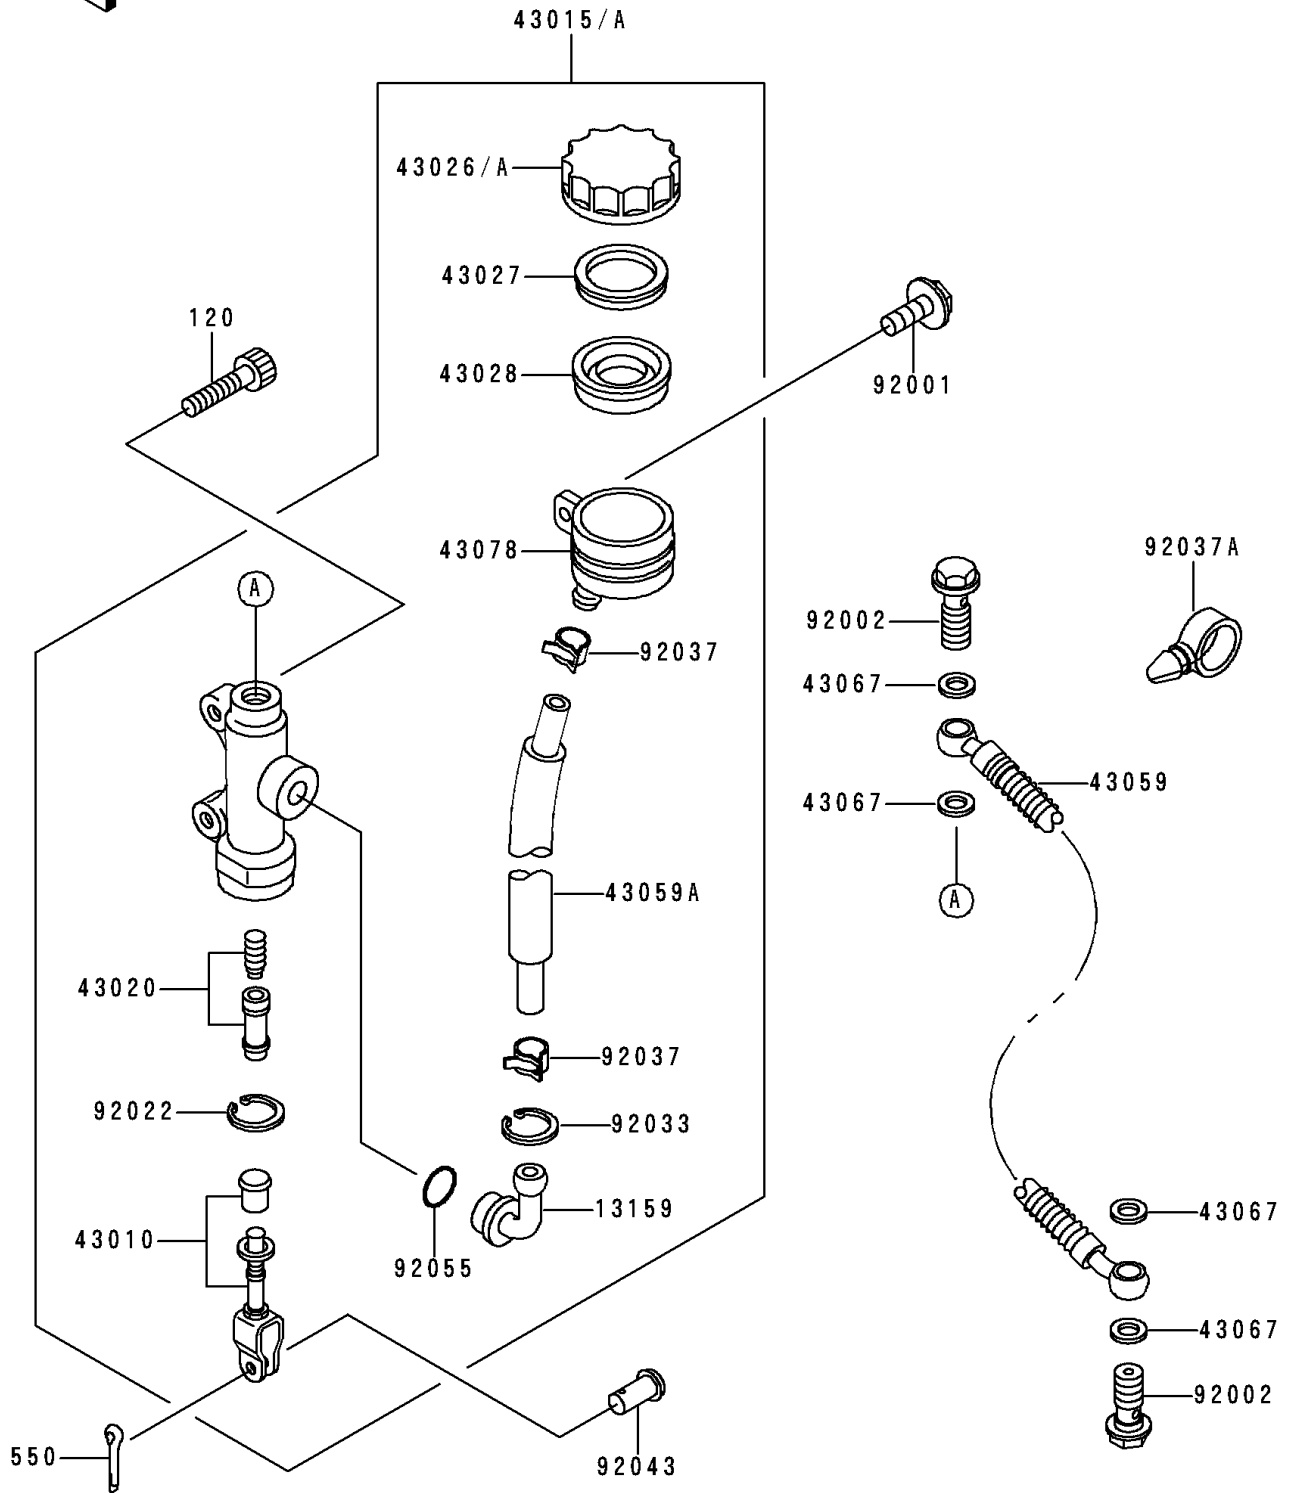

1991 Zephyr 750 PARTS DIAGRAM

Rear Master Cylinder

F2293

1991 Zephyr 750 PARTS LIST

Rear Master Cylinder

ITEM NAME	PART NUMBER	QUANTITY
BOLT-SOCKET,8X35,BLACK (Ref # 120)	120S0835	2
PIN-COTTER,2.0X15 (Ref # 550)	550D2015	1
CONNECTOR,RR MASTER CYLINDER (Ref # 13159)	13159-1052	1
ROD-ASSY-BRAKE (Ref # 43010)	43010-1055	1
CYLINDER-ASSY-MASTER,RR (Ref # 43015)	43015-1442	1
PISTON-COMP-BRAKE,RR (Ref # 43020)	43020-1067	1
CAP-BRAKE (Ref # 43026A)	43026-1054	1
PLATE-DIAPHRAGM (Ref # 43027)	43027-1051	1
DIAPHRAGM,MASTER CYLINDER (Ref # 43028)	43028-1057	1
HOSE-BRAKE,RR (Ref # 43059)	43059-1668	1
HOSE-BRAKE,RR MASTER CYLINDER (Ref # 43059A)	43059-1669	1
WASHER,10.5X15X1.5 (Ref # 43067)	43067-001	4
RESERVOIR,RR MASTER CYLINDER (Ref # 43078)	43078-1058	1
BOLT,W/P,6X16 (Ref # 92001)	92001-1860	1
BOLT,OIL,L=23 (Ref # 92002)	92002-1888	2
WASHER,CIRCRIP (Ref # 92022)	92022-1601	1
RING-SNAP,20.5MM (Ref # 92033)	92033-1186	1
CLAMP,BRAKE HOSE (Ref # 92037)	92037-1547	2
CLAMP,HOSE (Ref # 92037A)	92037-1827	2
PIN,8MM (Ref # 92043)	92043-1303	1
RING-O,MASTER CYLINDER (Ref # 92055)	92055-1251	1