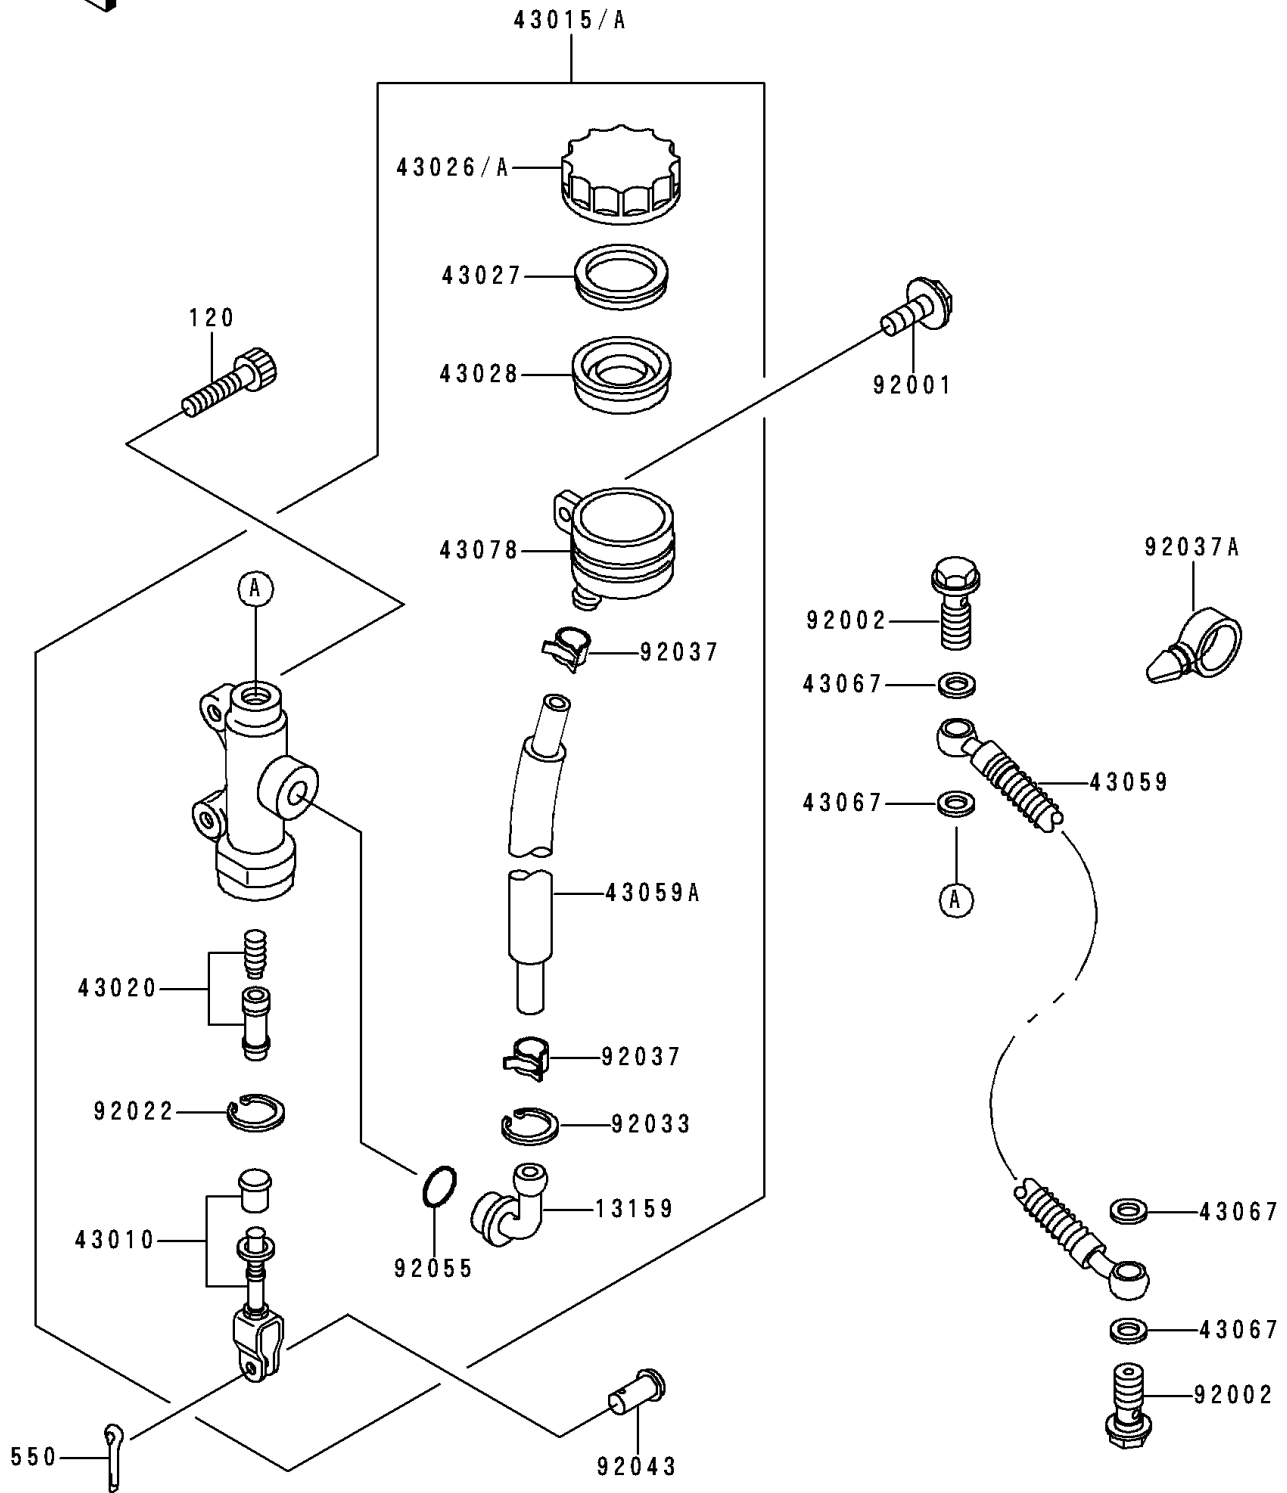

# 1992 Zephyr 750 PARTS DIAGRAM

Rear Master Cylinder

F2293

# 1992 Zephyr 750 PARTS LIST

## Rear Master Cylinder

ITEM NAME	PART NUMBER	QUANTITY
BOLT-SOCKET,8X35,BLACK (Ref # 120)	120S0835	2
PIN-COTTER,2.0X15 (Ref # 550)	550D2015	1
CONNECTOR,RR MASTER CYLINDER (Ref # 13159)	13159-1052	1
ROD-ASSY-BRAKE (Ref # 43010)	43010-1055	1
CYLINDER-ASSY-MASTER,RR (Ref # 43015A)	43015-1502	1
PISTON-COMP-BRAKE,RR (Ref # 43020)	43020-1067	1
CAP-BRAKE (Ref # 43026)	43026-1051	1
PLATE-DIAPHRAGM (Ref # 43027)	43027-1051	1
DIAPHRAGM,MASTER CYLINDER (Ref # 43028)	43028-1057	1
HOSE-BRAKE,RR (Ref # 43059)	43059-1668	1
HOSE-BRAKE,RR MASTER CYLINDER (Ref # 43059A)	43059-1669	1
WASHER,10.5X15X1.5 (Ref # 43067)	43067-001	4
RESERVOIR,RR MASTER CYLINDER (Ref # 43078)	43078-1058	1
BOLT,W/P,6X16 (Ref # 92001)	92001-1860	1
BOLT,OIL,L=23 (Ref # 92002)	92002-1888	2
WASHER,CIRCRIP (Ref # 92022)	92022-1601	1
RING-SNAP,20.5MM (Ref # 92033)	92033-1186	1
CLAMP,BRAKE HOSE (Ref # 92037)	92037-1547	2
CLAMP,HOSE (Ref # 92037A)	92037-1827	2
PIN,8MM (Ref # 92043)	92043-1303	1
RING-O,MASTER CYLINDER (Ref # 92055)	92055-1251	1