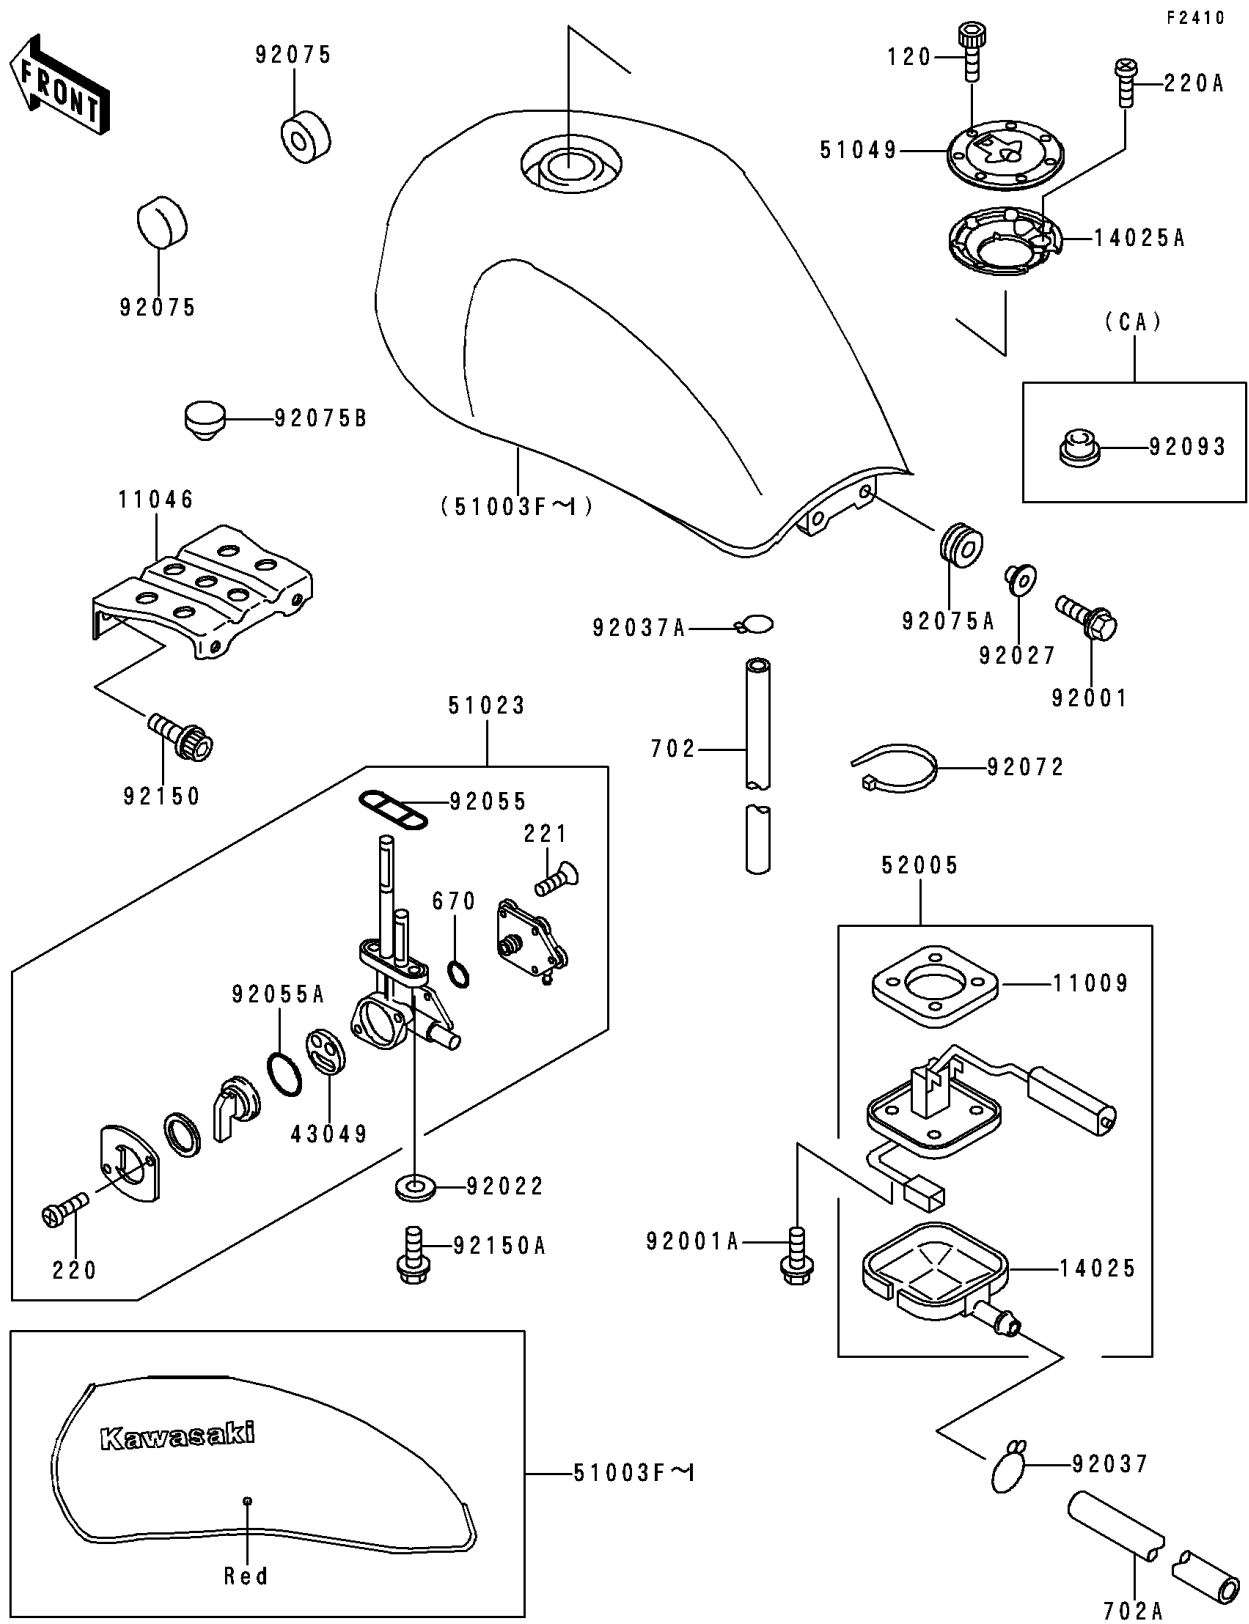

1991 Zephyr 750 PARTS DIAGRAM

Fuel Tank

1991 Zephyr 750 PARTS LIST

Fuel Tank

ITEM NAME	PART NUMBER	QUANTITY
GASKET,FUEL GAUGE (Ref # 11009)	11009-1656	1
BRACKET,FUEL TANK (Ref # 11046)	11046-1789	1
COVER,FUEL GAUGE (Ref # 14025)	14025-1536	1
COVER,TANK CAP (Ref # 14025A)	14025-1913	1
PACKING,TAP VALVE (Ref # 43049)	43049-1066	1
TANK-COMP-FUEL,C.P.RED (Ref # 51003F)	51003-5238-A5	1
TANK-COMP-FUEL,C.P.RED (Ref # 51003H)	51003-5239-A5	1
TAP-ASSY,FUEL (Ref # 51023)	51023-1175	1
CAP-TANK,FUEL (Ref # 51049)	51049-1091	1
GAUGE,FUEL (Ref # 52005)	52005-1101	1
BOLT,6X25 (Ref # 92001)	92001-1524	2
BOLT,FUEL GAUGE (Ref # 92001A)	92001-1705	4
WASHER,6.2X11X1.5 (Ref # 92022)	92022-183	2
COLLAR,L=13.1 (Ref # 92027)	92027-251	2
CLAMP,TUBE (Ref # 92037)	92037-147	1
CLAMP (Ref # 92037A)	92037-1712	1
RING-O,FUEL TAP PACKING (Ref # 92055)	92055-1112	1
RING-O,TAP LEVER (Ref # 92055A)	92055-1419	1
BAND,L=185 (Ref # 92072)	92072-1195	1
DAMPER,FUEL TANK (Ref # 92075)	92075-101	2
DAMPER (Ref # 92075A)	92075-1690	2
DAMPER (Ref # 92075B)	92075-1737	2
SEAL,FUEL TANK CAP (Ref # 92093)	92093-1030	1
BOLT-SOCKET (Ref # 120)	120S0512	7
SCREW-PAN-CROS (Ref # 220)	220B0308	2
SCREW-PAN-CROS (Ref # 220A)	220C0508	1
SCREW-CSK-CROS,4X14 (Ref # 221)	221B0414	5
O RING,4MM (Ref # 670)	670B1504	1
TUBE-RUBBER,7X10X600 (Ref # 702)	702A07600	1

1991 Zephyr 750 PARTS LIST

Fuel Tank

ITEM NAME	PART NUMBER	QUANTITY
TUBE-RUBBER,7X10X860 (Ref # 702A)	702A07860	1
BOLT,SOCKET,8X20 (Ref # 92150)	92150-1155	2
BOLT,FLANGED,6X16 (Ref # 92150A)	92150-1358	2