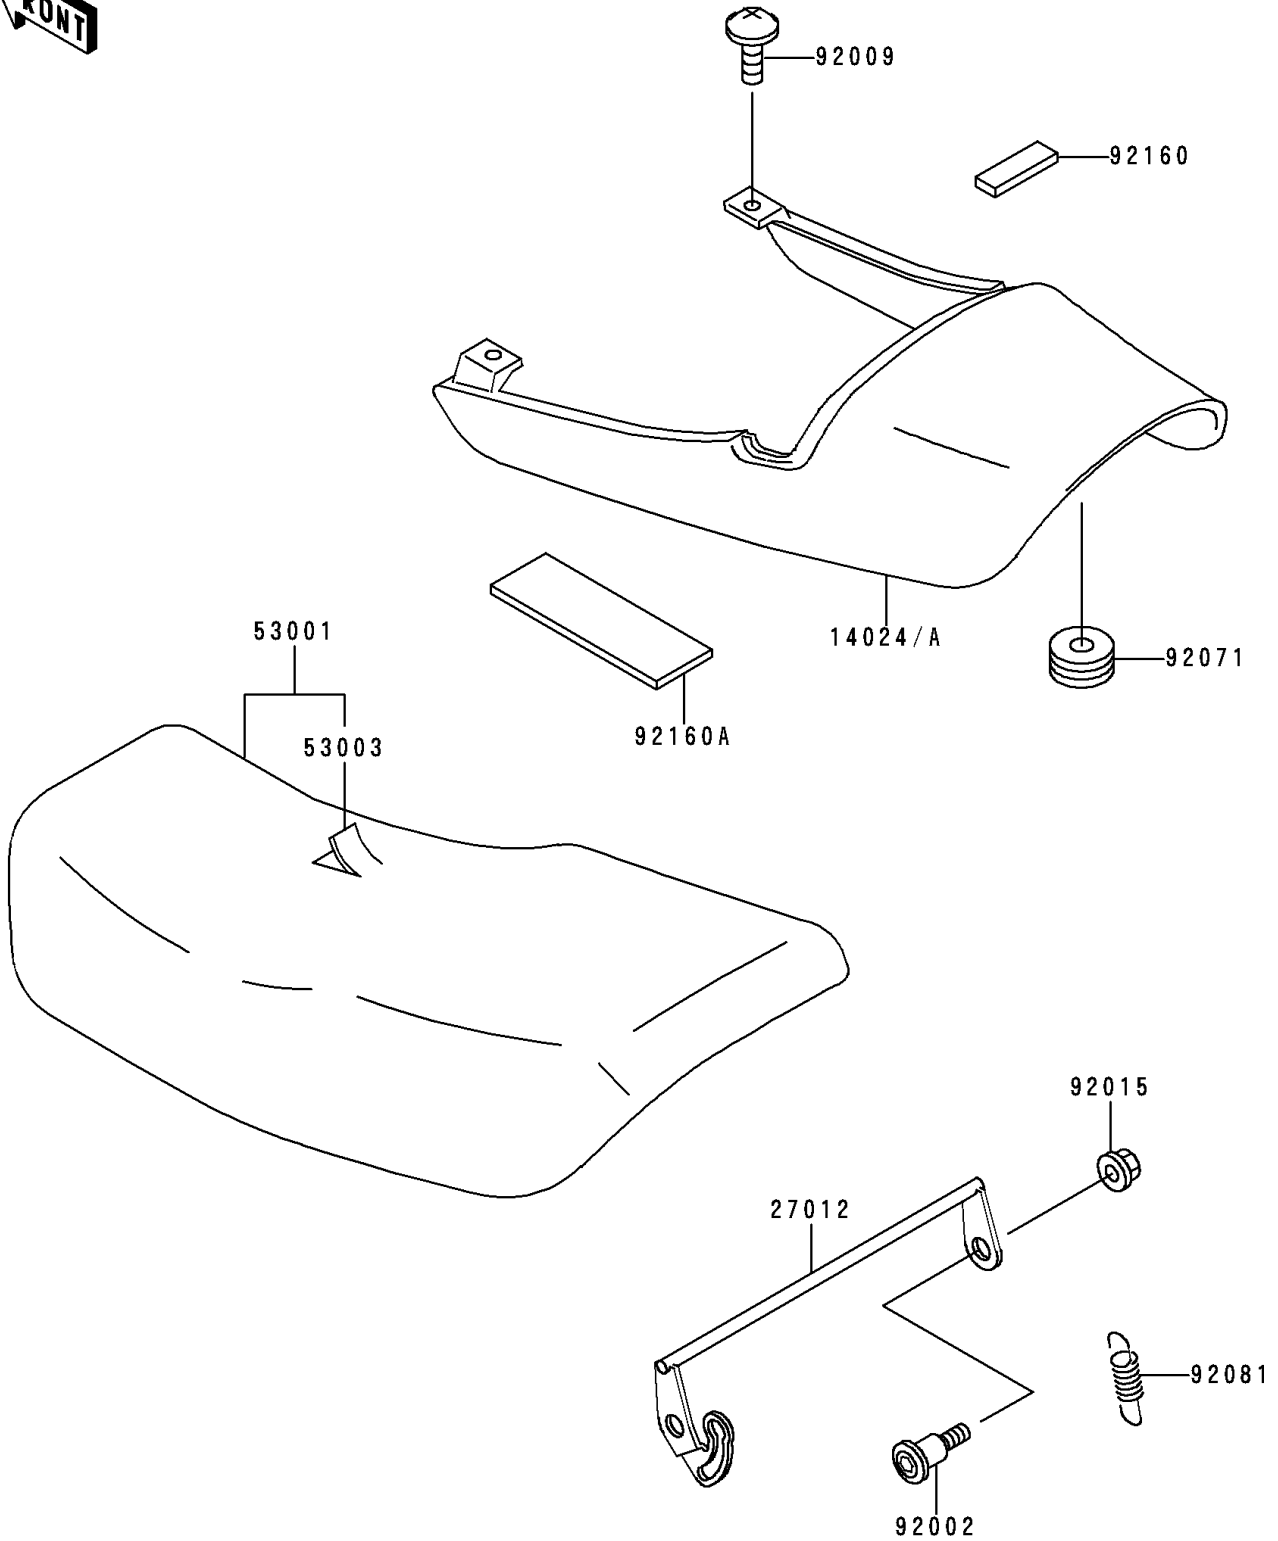

1993 Zephyr 750 PARTS DIAGRAM

Seat

F2510

1993 Zephyr 750 PARTS LIST

Seat

ITEM NAME	PART NUMBER	QUANTITY
COVER,SEAT,L.V.RED (Ref # 14024A)	14024-1973-P5	1
HOOK,SEAT (Ref # 27012)	27012-1422	1
SEAT-ASSY,DUAL,W/BAND,BLACK (Ref # 53001)	53001-1622-MA	1
LEATHER,SEAT,BLACK (Ref # 53003)	53003-1243-MA	1
BOLT,SOCKET,6MM (Ref # 92002)	92002-1616	2
SCREW,6X14 (Ref # 92009)	92009-1288	2
NUT,FLANGED,6MM (Ref # 92015)	92015-1699	2
GROMMET (Ref # 92071)	92071-056	2
SPRING (Ref # 92081)	92081-1023	1
DAMPER (Ref # 92160)	92160-1099	3
DAMPER (Ref # 92160A)	92160-1266	2