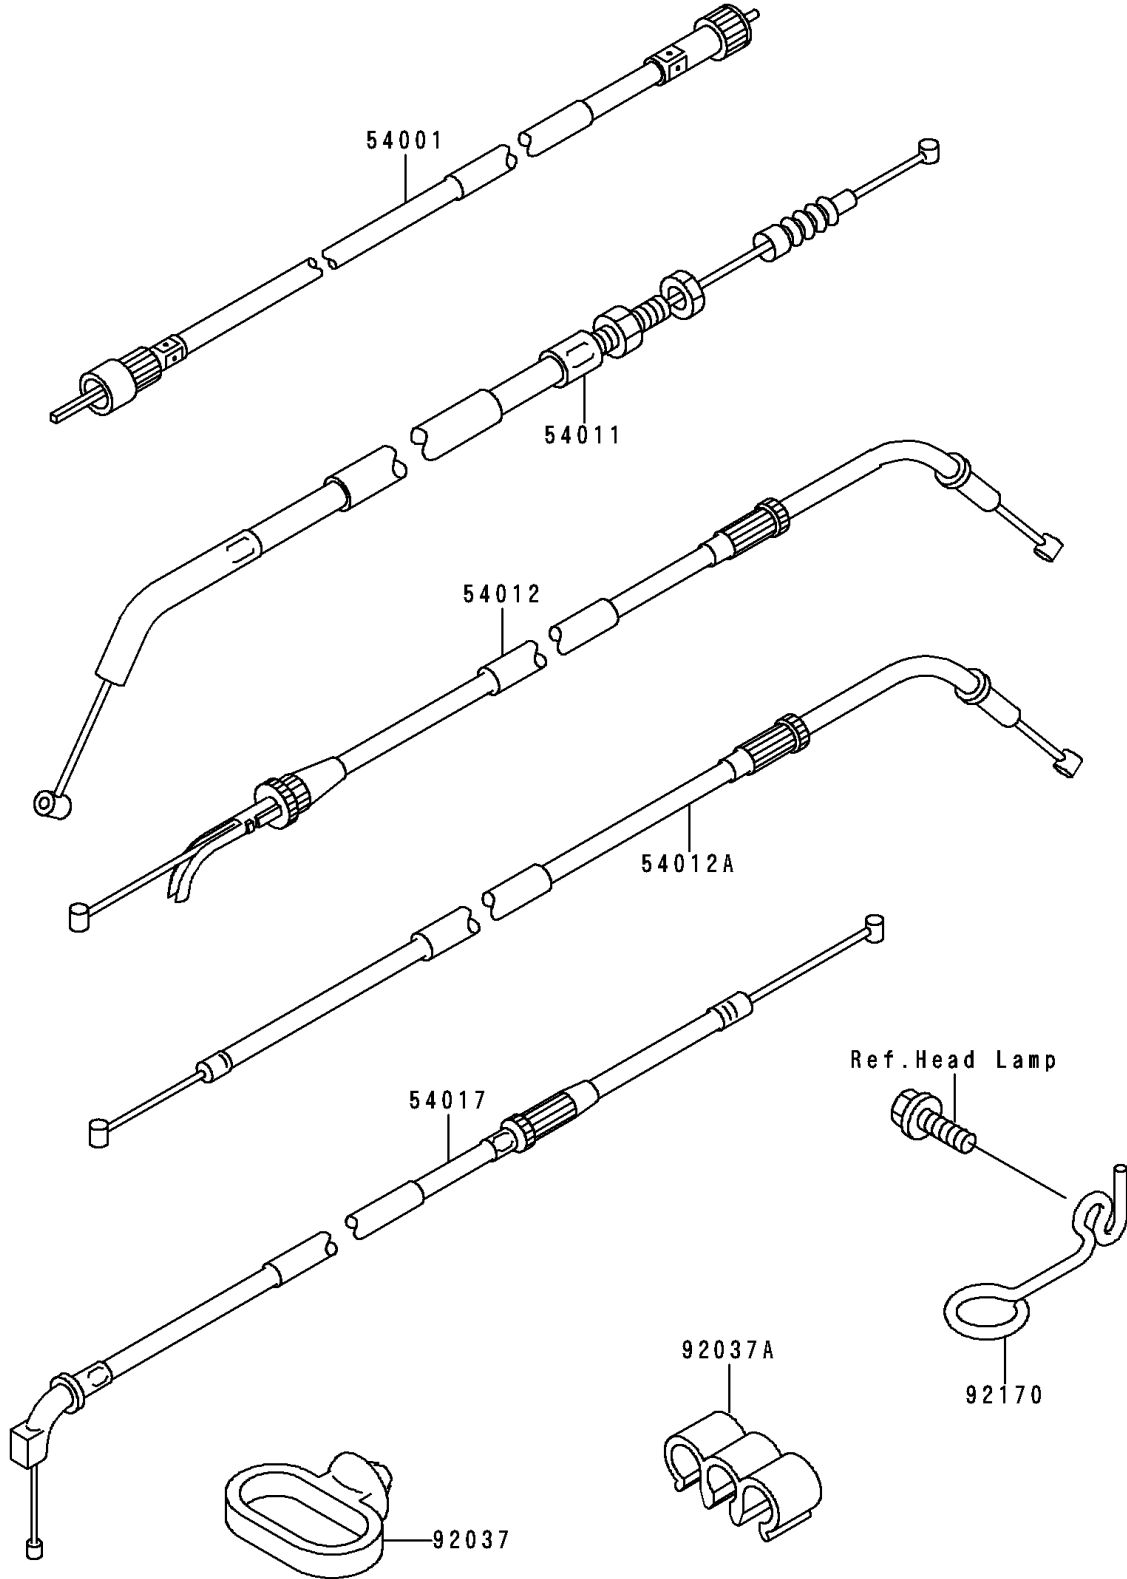

1993 Zephyr 750 PARTS DIAGRAM

Cable

F2540

1993 Zephyr 750 PARTS LIST

Cable

ITEM NAME	PART NUMBER	QUANTITY
CABLE-SPEEDOMETER (Ref # 54001)	54001-1144	1
CABLE-CLUTCH (Ref # 54011)	54011-1309	1
CABLE-THROTTLE,OPENING (Ref # 54012)	54012-1386	1
CABLE-THROTTLE,CLOSING (Ref # 54012A)	54012-1387	1
CABLE-STARTER (Ref # 54017)	54017-1121	1
CLAMP,CABLE (Ref # 92037)	92037-1459	1
CLAMP,CABLE (Ref # 92037A)	92037-1697	1
CLAMP,CABLE (Ref # 92170)	92170-1245	1