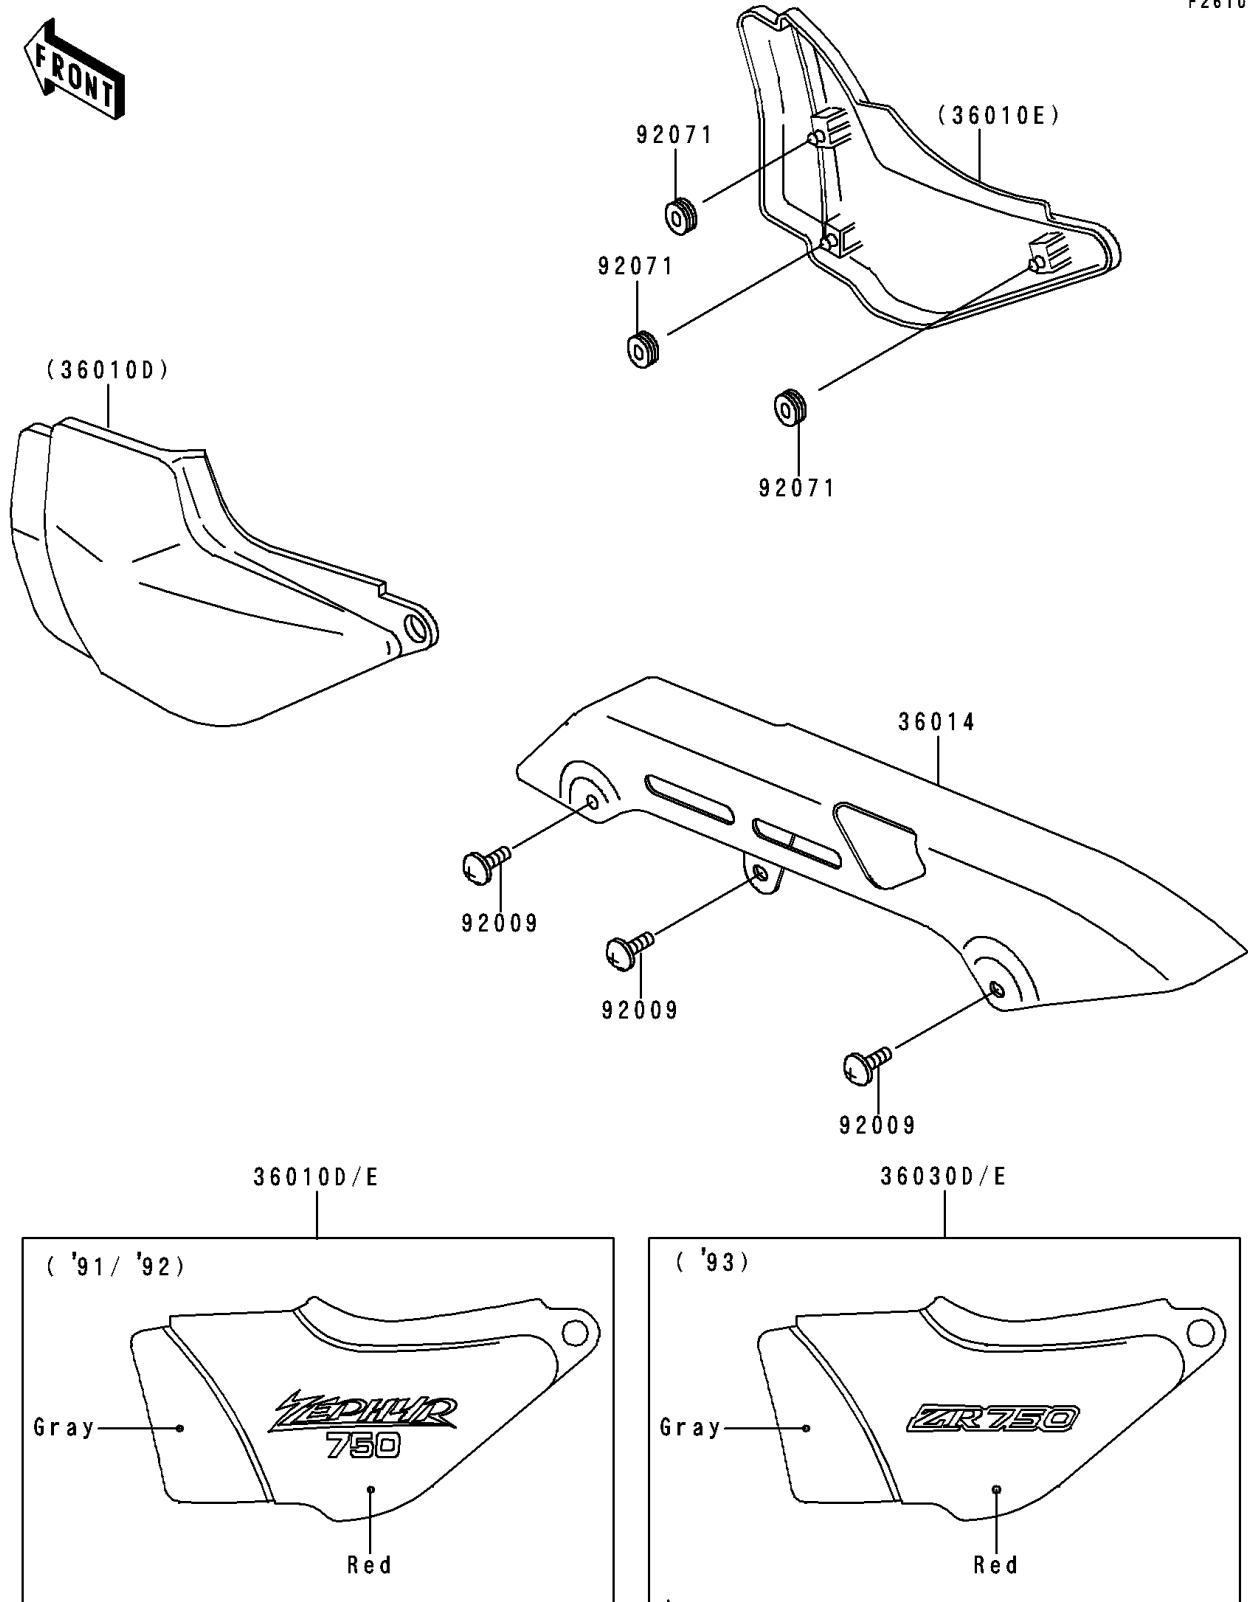

# 1993 Zephyr 750 PARTS DIAGRAM

Side Cover/Chain Case

F2610

# 1993 Zephyr 750 PARTS LIST

## Side Cover/Chain Case

ITEM NAME	PART NUMBER	QUANTITY
CASE-CHAIN (Ref # 36014)	36014-1172	1
COVER-SIDE,LH,RED/GRAY (Ref # 36030D)	36030-5173-TP	1
COVER-SIDE,RH,RED/GRAY (Ref # 36030E)	36030-5174-TP	1
SCREW,6X10,WHITE (Ref # 92009)	92009-1286	3
GROMMET (Ref # 92071)	92071-056	6